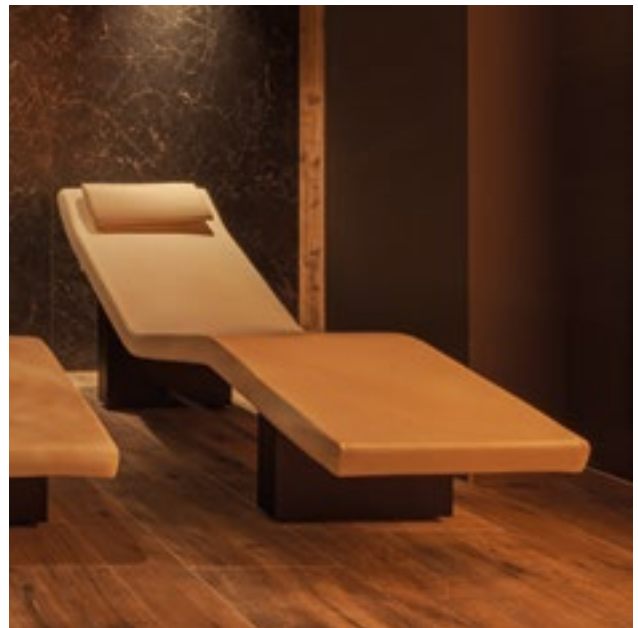

COMFORTABLE PADDING AND COVERING

Soft padding in high-density rigid polyurethane foam covered with polyester wadding.