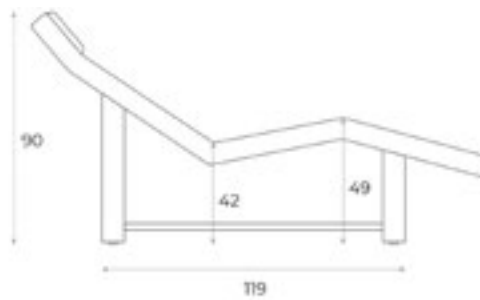

Dimensions (cm)	180 w x 63 d x 90 - 42 h	
Structure	Plywood	
Base	 Thermowood Oak	 Natural Oak
	Plywood veneered with natural or thermowood oak coated with weather-resistant varnish, aluminium support bar	
Seat	High-density polyurethane foam covered with polyester wadding	
Weight	40 Kg	
Use	Indoor	

Provided accessories: height-adjustable head cushion

See all covering materials on page 74.

Layout

Plan

Side view

Perspective drawing

Sweetchair

Design by Fabio Alemanno