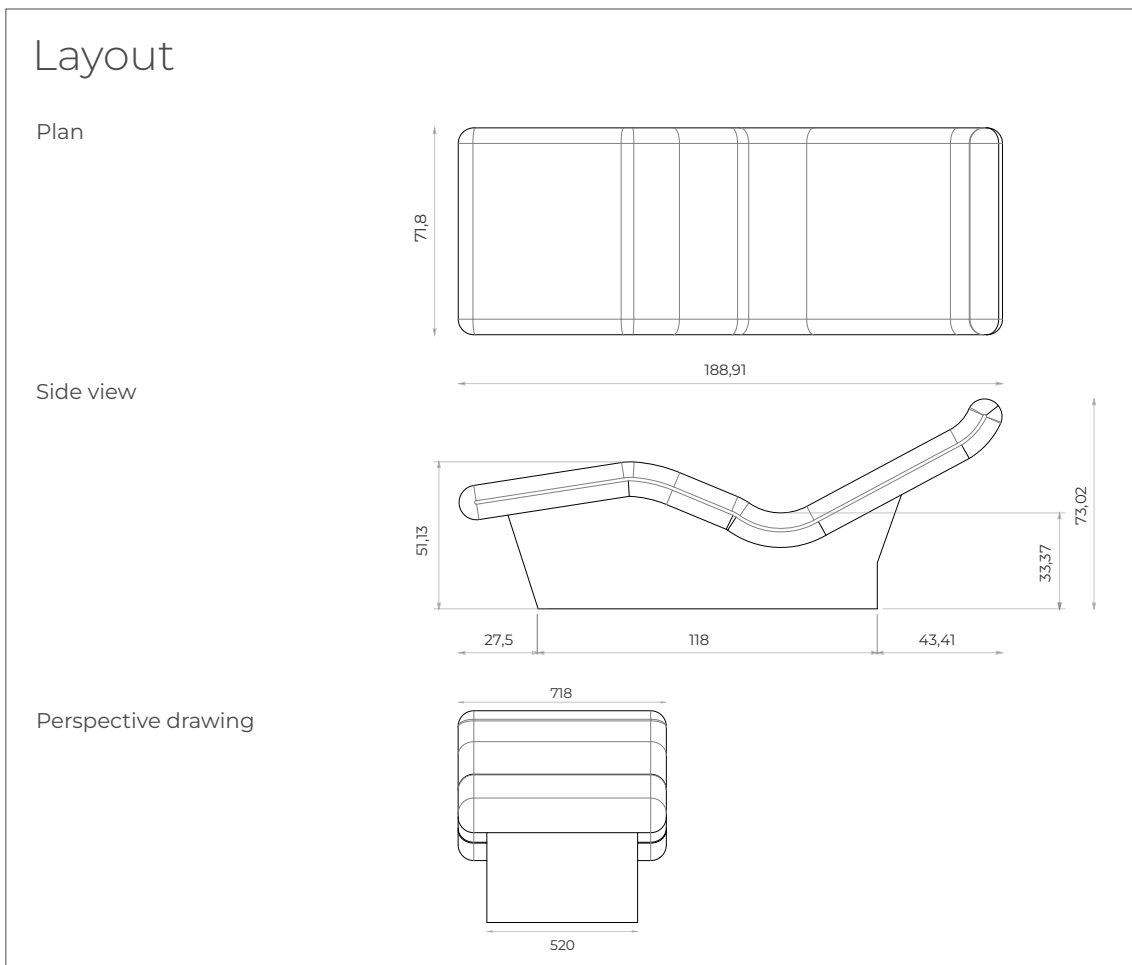

CLASSIC HEATED CHAIR

Data Sheet

Dimensions (cm)	185 w x 70 d x 70 h
Structure	In high-density EPS, with or without cladding
Cladding	Mosaic
Seat	High-density polyurethane foam covered with polyester wadding
Weight	80 kg
Temperature	34/39 °C through heat radiation system
Voltage and consumption	Power supply line 1P+N - 220/240V - 1000W
Use	Indoor