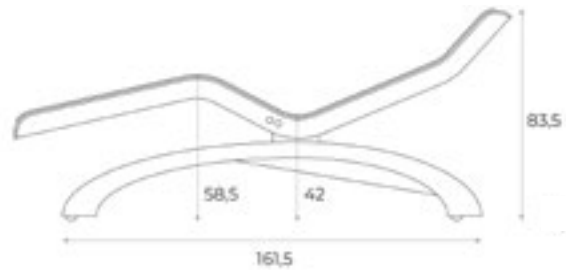

SWEETCHAIR

Layout

Plan

Side view

Perspective drawing