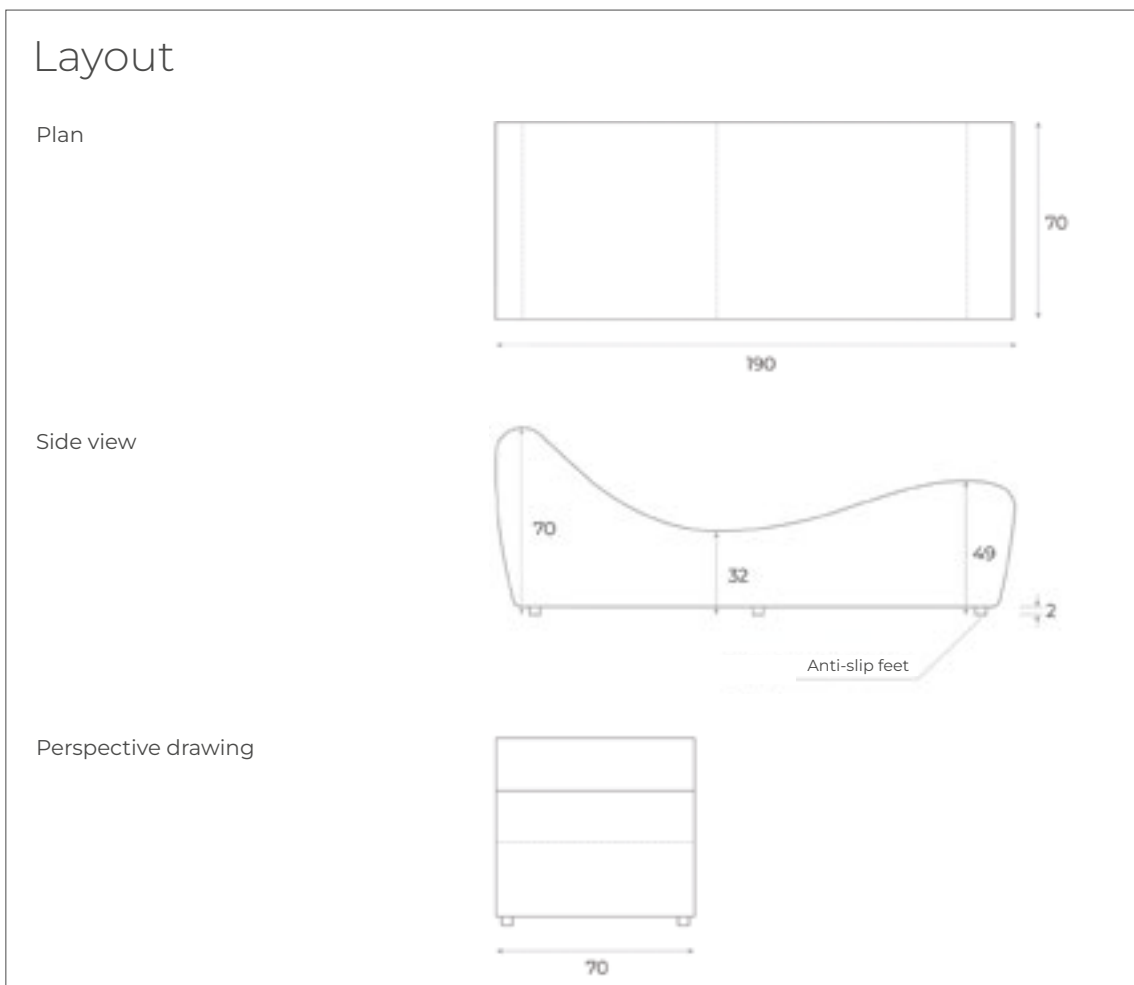

Data Sheet

Dimensions (cm)	190 w x 70 d x 70 - 32 h
Structure	Plywood with anti-slip feet (2-cm h)
Seat	High-density rigid polyurethane foam covered with polyester wadding
Weight	26 Kg
Use	Indoor

See all covering materials on page 74.