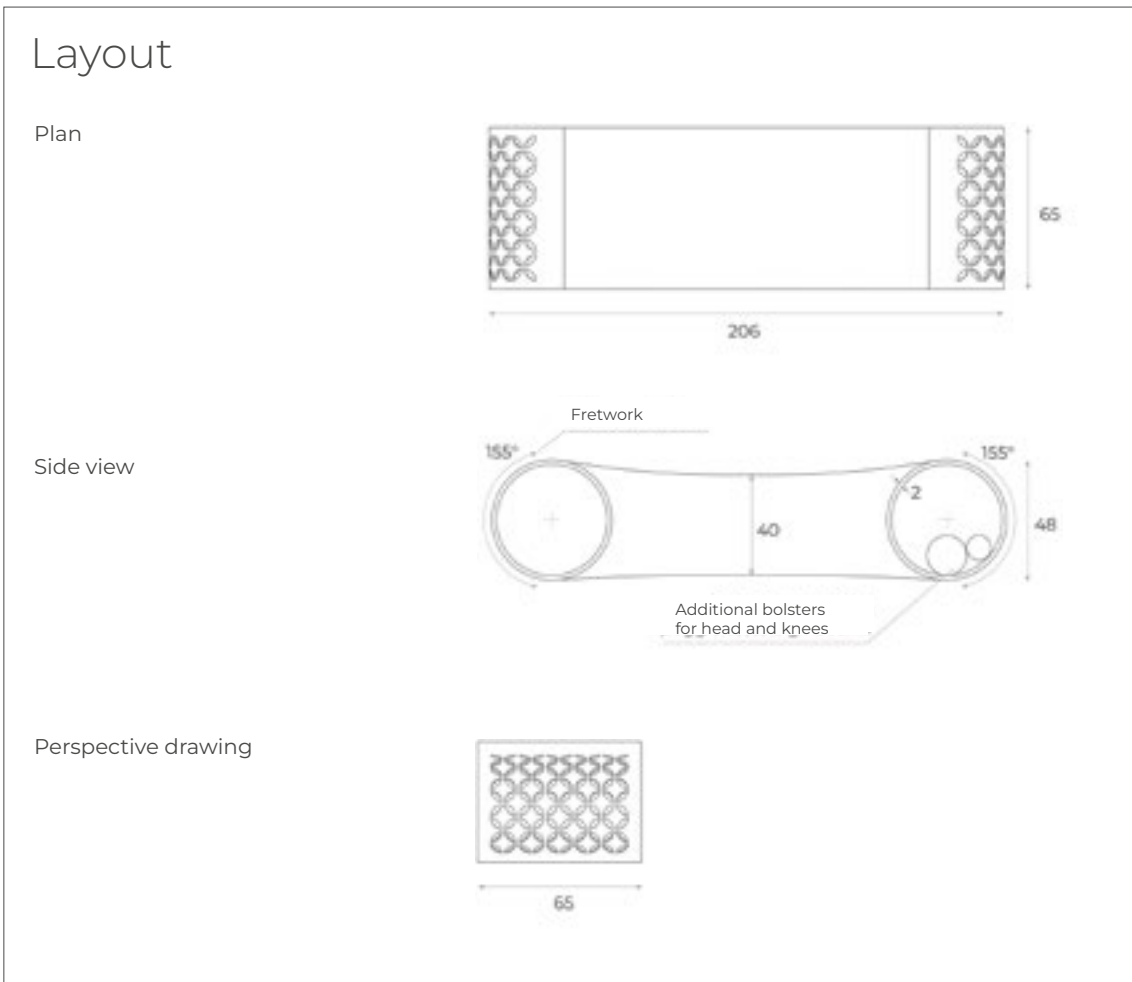

Data Sheet

Dimensions (cm)	206 w x 65 d x 48 - 40 h
Structure	Plywood with steel feet (1-cm h)
Cylinder	Bent plywood with a 45-cm diameter, 19-mm thickness, veneered on both sides with olive wood.
Seat	High-density rigid polyurethane foam covered with polyester wadding
Weight	44 Kg
Use	Indoor

Provided accessories: head bolster / leg bolster
See all covering materials on page 74