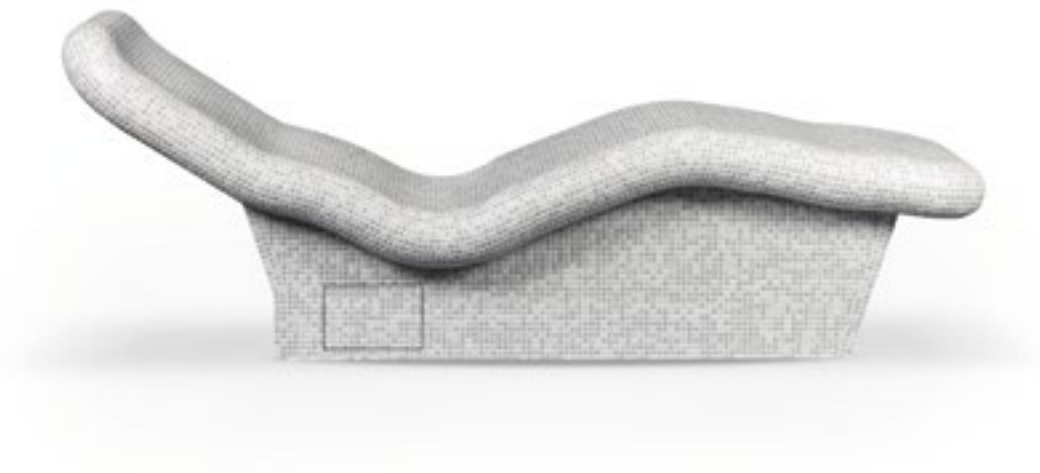

SWEETCHAIR

Layout

Plan

Side view

Perspective drawing

Classic Heated Chair

The contemporary charm
of the ancient Roman baths

CLASSIC HEATED CHAIR

Classic Heated Chair

WARM REST

We reinterpreted the style and charm of the ancient Roman baths from a modern perspective, creating a **relaxation bed** for deep mental and physical relaxation.

This seat evokes the *“tepidarium”*, the warm and cosy environment of the ancient baths, where the **heat is radiated to the body.**