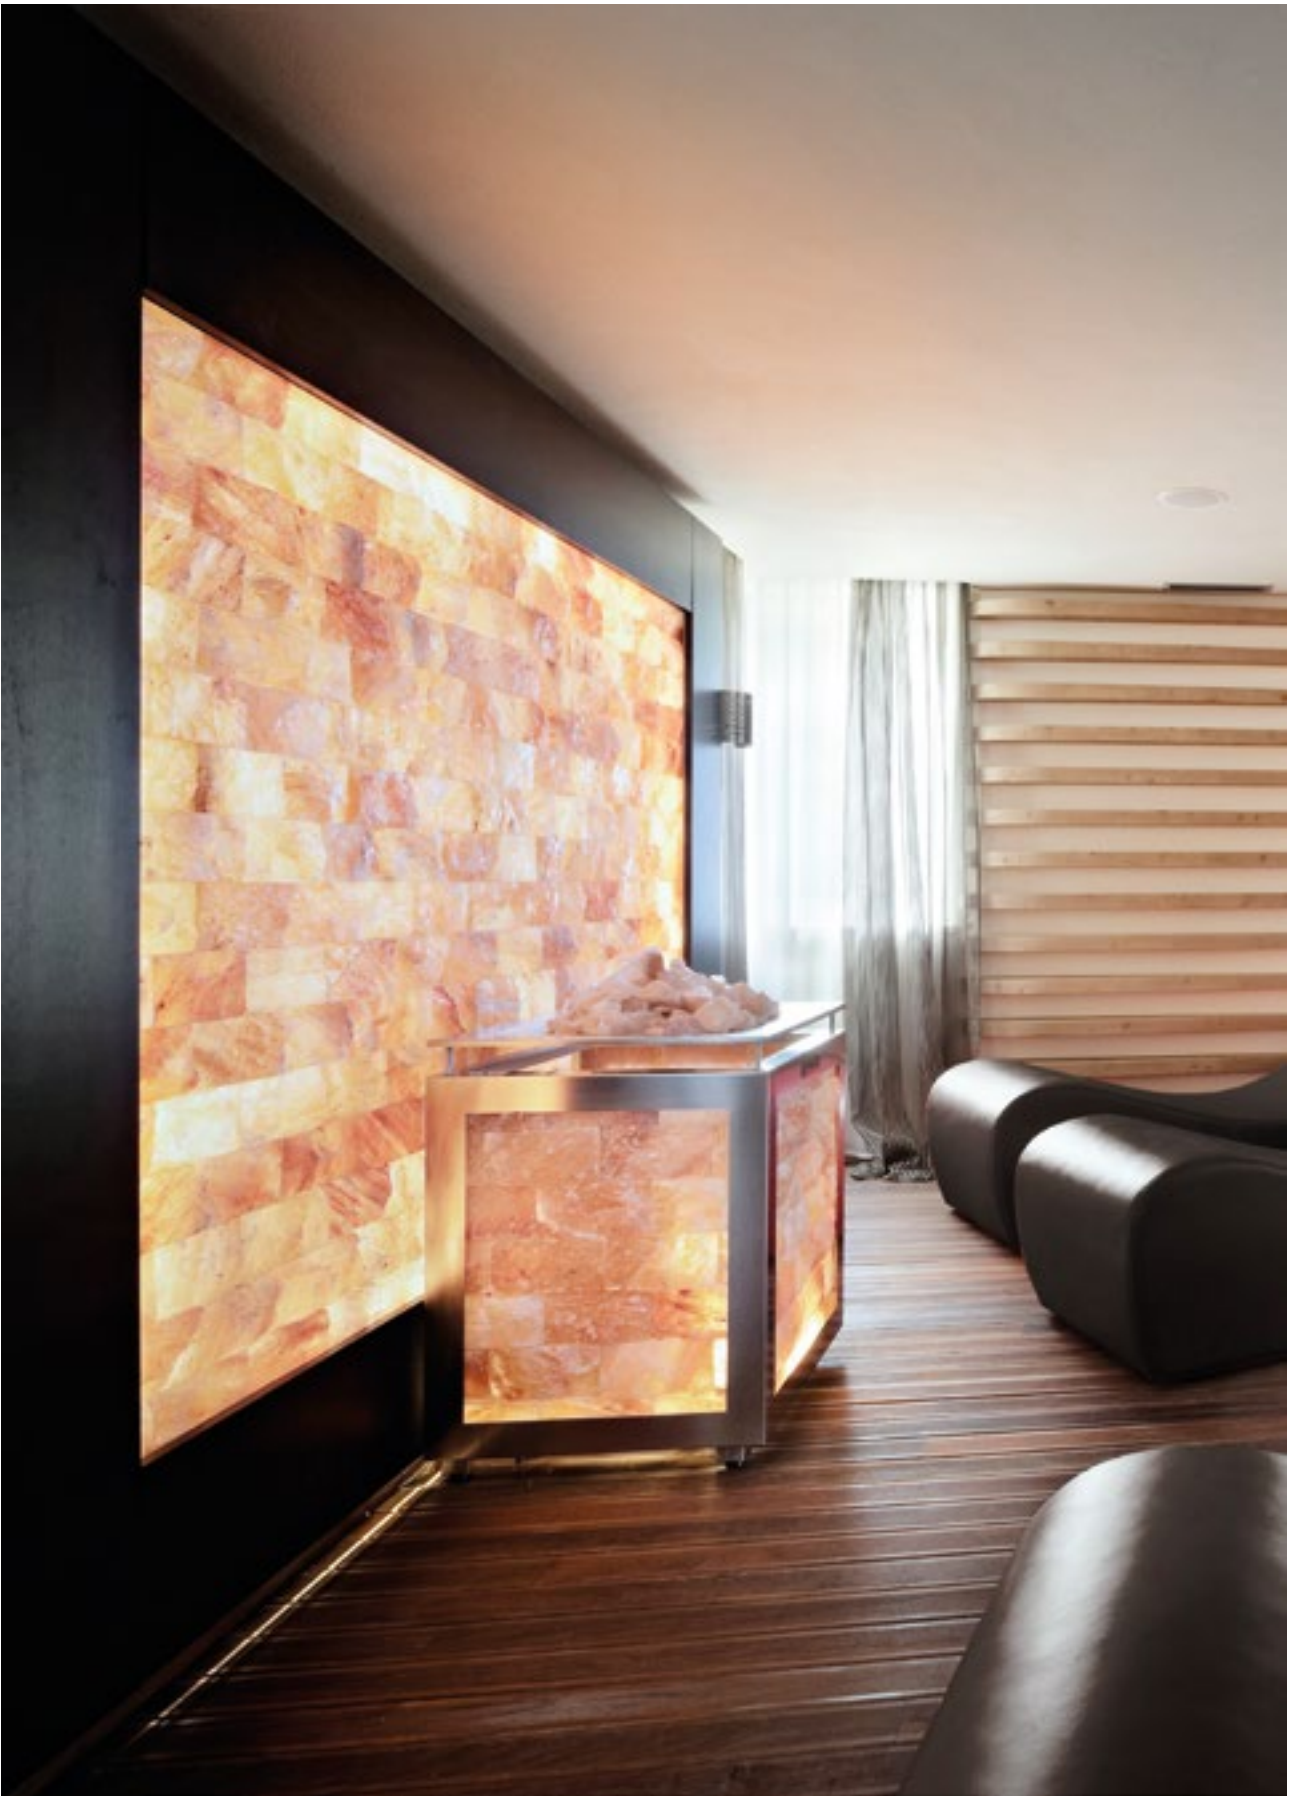

The **Personal model**, equipped with noise-cancelling headphones, was developed to boost individual moments of rest.

The **Social model**, equipped with a high-quality Bluetooth loudspeaker, is the ideal solution for immersive experiences even in shared environments. The software allows to plan Brain Training events, with Mindfulness and guided breathing programs, to meet the needs of guests who are more and more attentive to mental health.