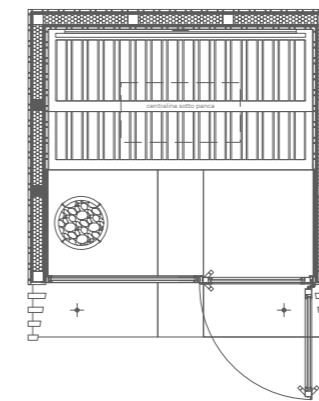

Technical data

External dimensions (cm)	230 w x 250 d x 217/257 h
Sauna dimensions (cm)	200 w x 186 d x 186/214 h
Voltage	400 Vac 3P+N+Pe
Maximum consumption (kW)	7,3
Technical specification	Finnish Sauna
Temperature	90 - 100 °C
Humidity	10 - 20%
Heating inside the cabin	Electric stove
Lighting inside the sauna	2700°K white led-light bar placed under the benches and behind the backrest
Frame / Door	Double-glazed (6/18/6) front glass wall with electro-coloured aluminium frame
Door handle	External handle in black steel 316L Internal handle in the same wood as internal cladding Handle height: 98 cm / square section: 30x30 cm
Structure	Self-bearing wooden structure, mountable on site (minimum thickness 15 cm, U=0,25W/sqmK)
Snow load	300 Kg/sqm

Functions

ON / OFF	Through remote Touch-screen display
Lighting	Through remote Touch-screen display
Sound diffuser + Music	Through remote Touch-screen display
Alarm	Through button inside sauna

Layout

Layout B

plan