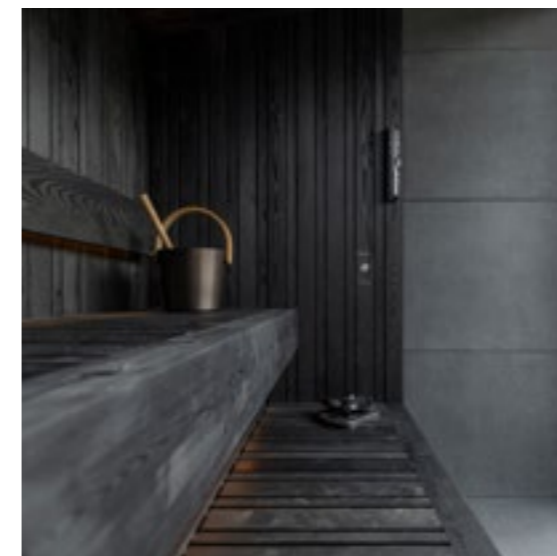

Feeling good in contact with nature

Nature Sauna transforms over time and space. Over the years, the materials change and shape a unique product, every day anew.

Nature Sauna offers the chance of an authentic sauna experience, and to **make the most of the regenerating power** of the cycles of nature, in every moment of the year and in any type of weather.

The need of balance and communication between man, landscape and architecture is completely fulfilled with **Nature Sauna**, in its two versions, **pro** and **personal**.