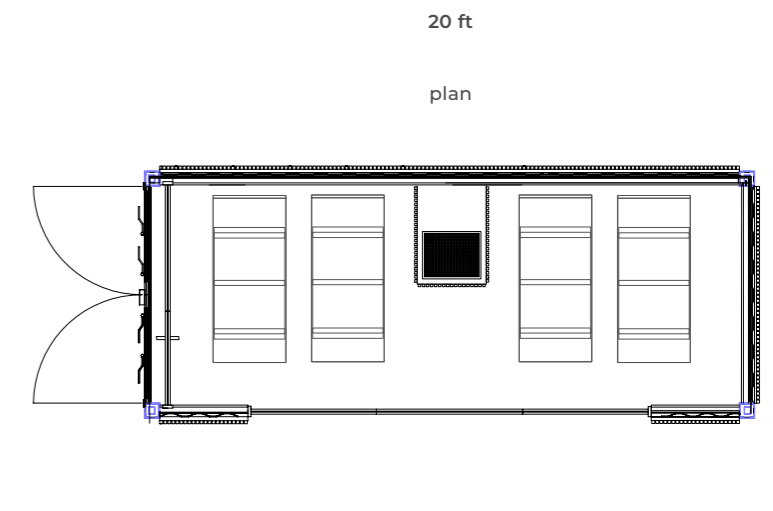

Technical data

Container dimensions (cm)	open	439 w x 414 d x 259 h
10 ft	close	255 w x 305 d x 259 h
Container dimensions (cm)	open	439 w x 720 d x 259 h
20 ft	close	255 w x 610 d x 259 h
Container weight (Kg)	10 ft	2500
	20 ft	4300
Voltage		400 Vac 3P+N+Pe
Maximum consumption (kW)		4.5
Temperature		40 °C
Humidity		40 - 45%
Heating		4Kw electric stove
Lighting		Floor-mounted 2700° K warm-white dimmable led-light ray
Music kit		.
Frame / Door	10 ft	Double-glazed (6/18/6) front glass wall with aluminium frame
	20 ft	Three-door double-glazed (6/18/6) side glass wall, with central sliding door
Necessary installations		Electrical connection Flat surface with load-bearing capacity from 300 to 400 Kg/sqm
Extras	10 ft	60x220 cm double-glazed (6/18/6)side windows
	20 ft	Three-door double-glazed (6/18/6) side glass wall, with central sliding door
		Wellness Coach available for both dimensions with pre-uploaded Wellness Entertainment programs and bluetooth loudspeakers
Door handle		External handle in black steel Internal handle in the same wood as internal cladding Handle height: 98 cm / square section 30x30 cm

Functions

ON / OFF	Through equipment control panel
Lighting	Through equipment control panel

Layout