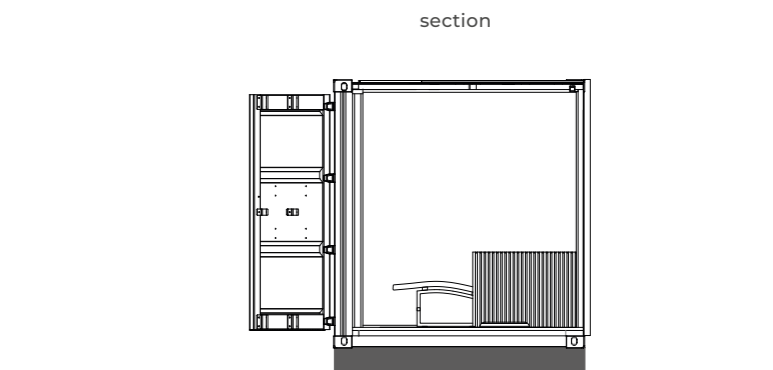

Technical data

Container dimensions (cm)	open	439 w x 414 d x 259 h
10 ft	close	255 w x 305 d x 259 h
Container dimensions (cm)	open	439 w x 720 d x 259 h
20 ft	close	255 w x 610 d x 259 h
Container weight (Kg)	10 ft	2500
	20 ft	4300
Voltage		400 Vac 3P+N+Pe
Maximum consumption (kW)		4.5
Temperature		40 °C
Humidity		40 - 45%
Heating		4Kw electric stove
Lighting		Floor-mounted 2700° K warm-white dimmable led-light ray
Music kit		.
Frame / Door	10 ft	Double-glazed (6/18/6) front glass wall with aluminium frame
	20 ft	Three-door double-glazed (6/18/6) side glass wall, with central sliding door
Necessary installations		Electrical connection Flat surface with load-bearing capacity from 300 to 400 Kg/sqm
Extras	10 ft	60x220 cm double-glazed (6/18/6)side windows
	20 ft	Three-door double-glazed (6/18/6) side glass wall, with central sliding door
		Wellness Coach available for both dimensions with pre-uploaded Wellness Entertainment programs and bluetooth loudspeakers
Door handle		External handle in black steel Internal handle in the same wood as internal cladding Handle height: 98 cm / square section 30x30 cm

Functions

ON / OFF	Through equipment control panel
Lighting	Through equipment control panel

Layout