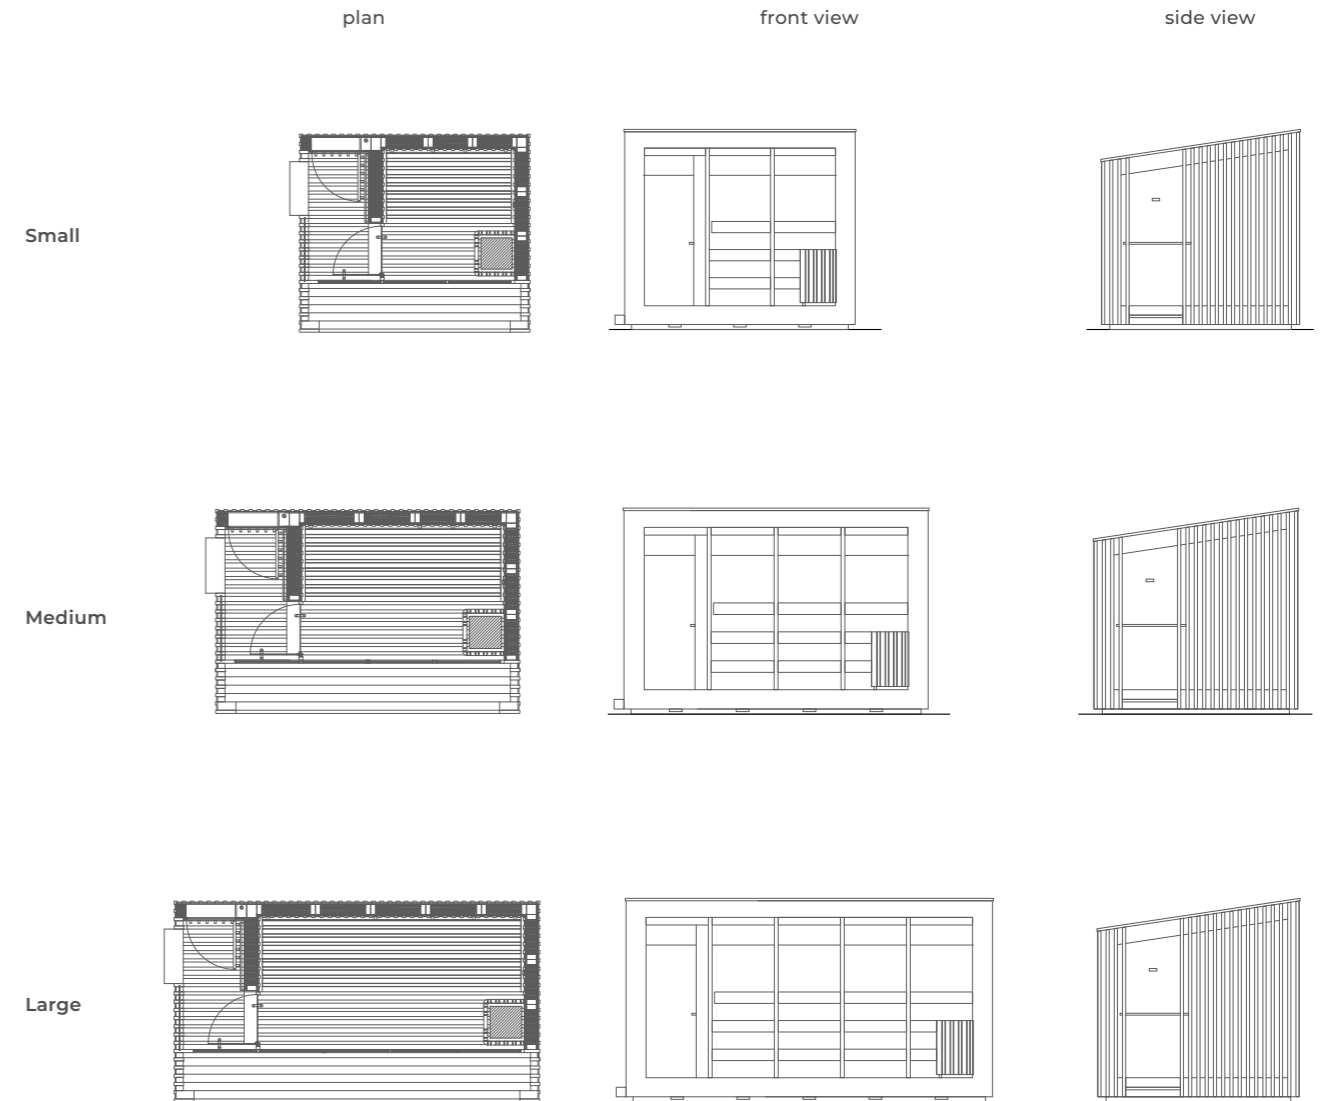

Layout

Layout B

Layout C