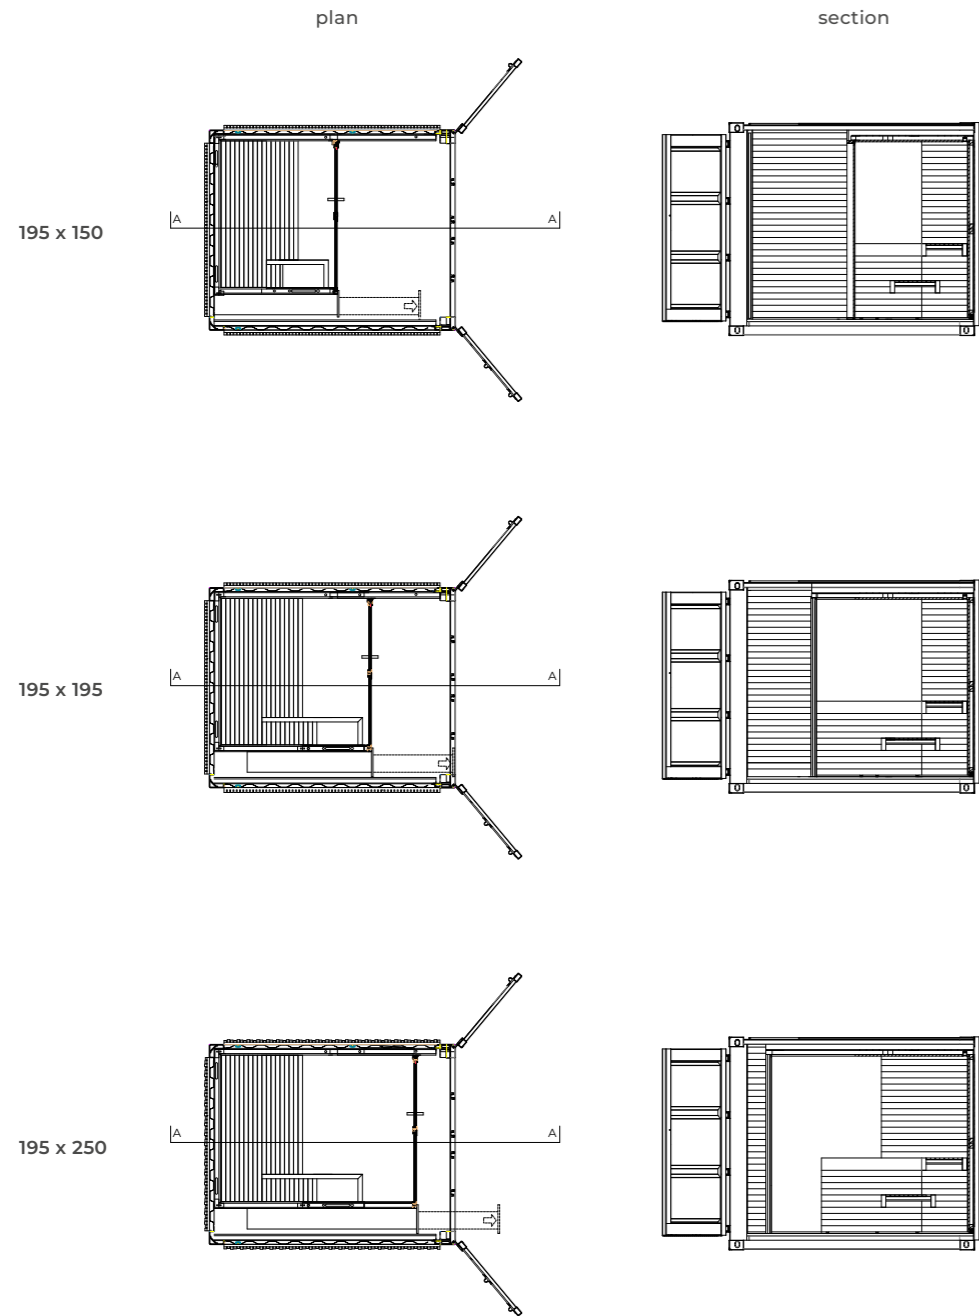

Layout

10 ft