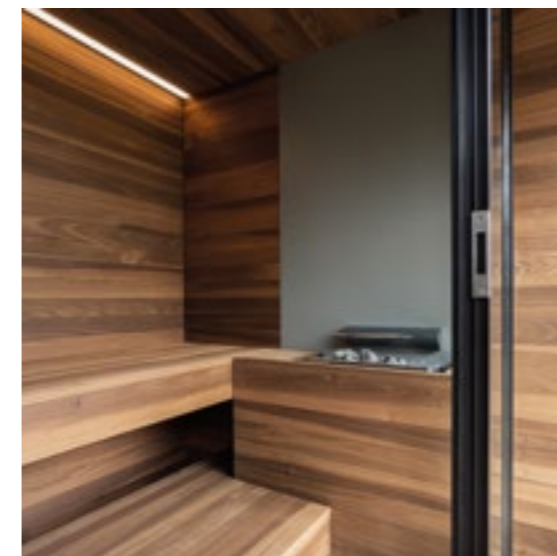

[Discover more on I.con Sauna](#)

I.CON SAUNA

I.con Sauna

INTENSE HEAT

I.con Sauna combines **the tradition of the Finnish sauna** with the design innovation of **cutting-edge architecture**. It is a fully equipped and regenerated container with a unique and exclusive design.

Also available in the **Soft Sauna version**, characterised by a mild heat, for a gentle and embracing wellness experience.

A cosy place that allows you to create **wellness areas to meet any need in terms of space**, from the smallest to the largest.

The containers are in fact available in two dimensions:
10 or 20 feet.