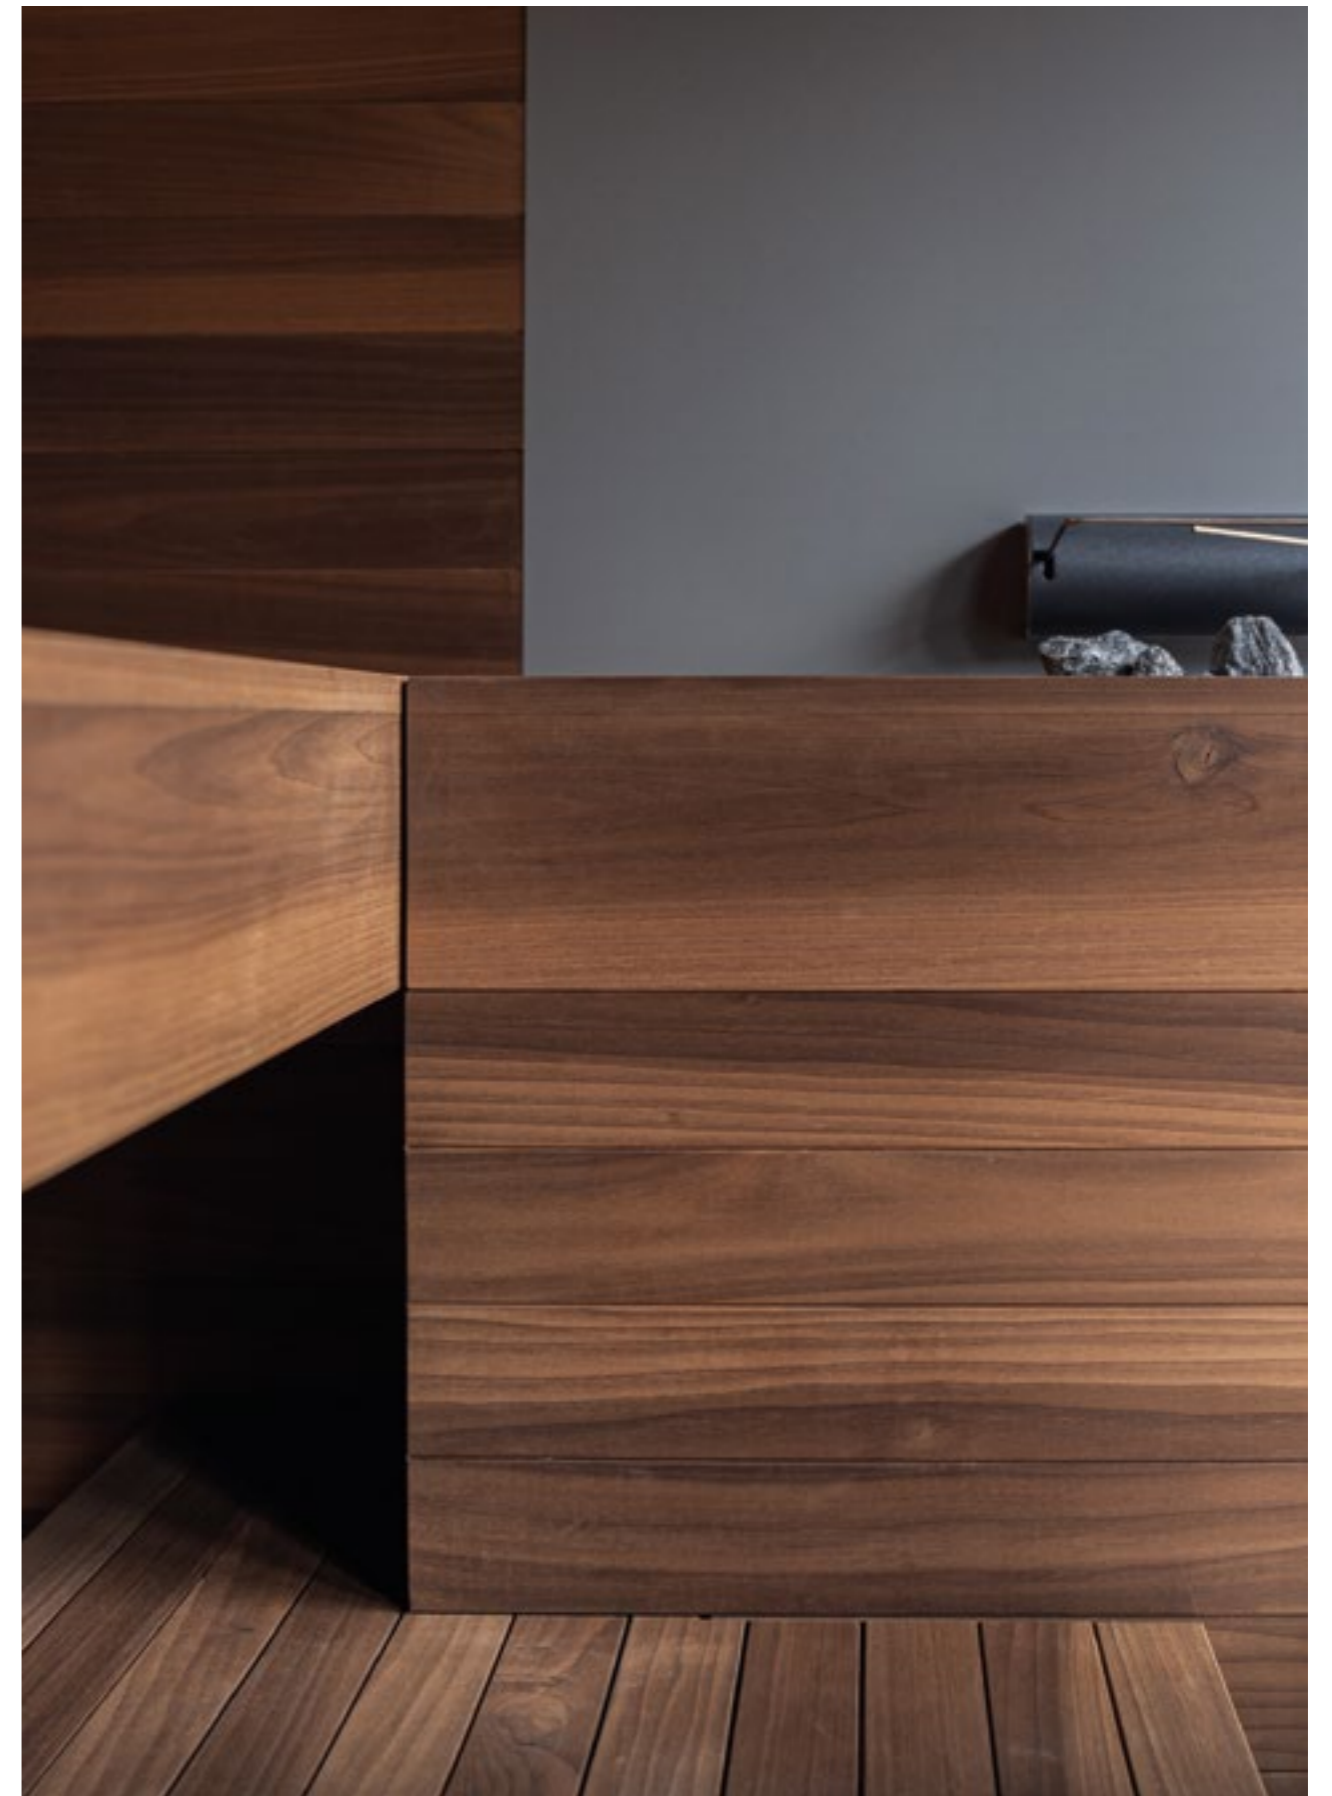

I.CON SAUNA

MOUNTAIN

External cladding

- Container for I.con Sauna with dark brown (RAL 8019) finish.
- Cladding in vertical larch slats
- Roof flashings
- External sheet in CORTEN effect steel
- I.con Collection sticker graphics
- Double-glazed (6/18/6) front glass wall with black anodised aluminium frame

Internal cladding

Tulipier Thermowood
Walls, benches, ceiling and external infills in Tulipier Thermowood

Ipè WPC
Floor in Ipè WPC