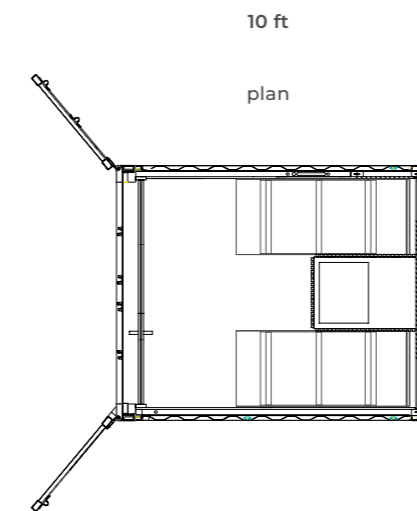

Technical data

Container dimensions (cm)	open	439 w x 414 d x 259 h
10 ft	close	255 w x 305 d x 259 h
Container dimensions (cm)	open	439 w x 720 d x 259 h
20 ft	close	255 w x 610 d x 259 h
Container weight (Kg)	10 ft	2500
	20 ft	4300
Voltage		400 Vac 3P+N+Pe
Maximum consumption (kW)		4.5
Temperature		40 °C
Humidity		40 - 45%
Heating		4Kw electric stove
Lighting		Floor-mounted 2700° K warm-white dimmable led-light ray
Music kit		.
Frame / Door	10 ft	Double-glazed (6/18/6) front glass wall with aluminium frame
	20 ft	Three-door double-glazed (6/18/6) side glass wall, with central sliding door
Necessary installations		Electrical connection Flat surface with load-bearing capacity from 300 to 400 Kg/sqm
Extras	10 ft	60x220 cm double-glazed (6/18/6)side windows
	20 ft	Three-door double-glazed (6/18/6) side glass wall, with central sliding door
		Wellness Coach available for both dimensions with pre-uploaded Wellness Entertainment programs and bluetooth loudspeakers
Door handle		External handle in black steel Internal handle in the same wood as internal cladding Handle height: 98 cm / square section 30x30 cm

Functions

ON / OFF	Through equipment control panel
Lighting	Through equipment control panel

Layout