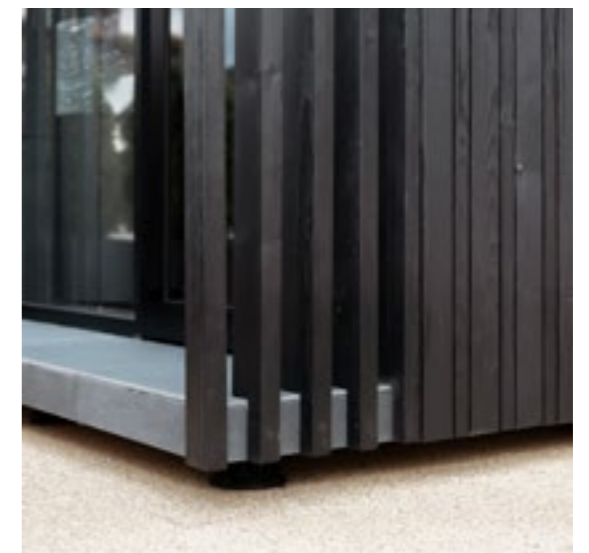

Nature Sauna personal

INTENSE HEAT

It is the **Finnish sauna** that combines the individual's need to reconnect with nature with the need to take care of oneself in the privacy of one's own home.

All the **professionalism and technology of the outdoor products** of the pro line, in an ideal solution for home use.

Also perfect to **improve the offer of hotels and day spas** that have suites and private gardens to dedicate to private Wellness.

[Discover more on Nature Sauna personal](#)