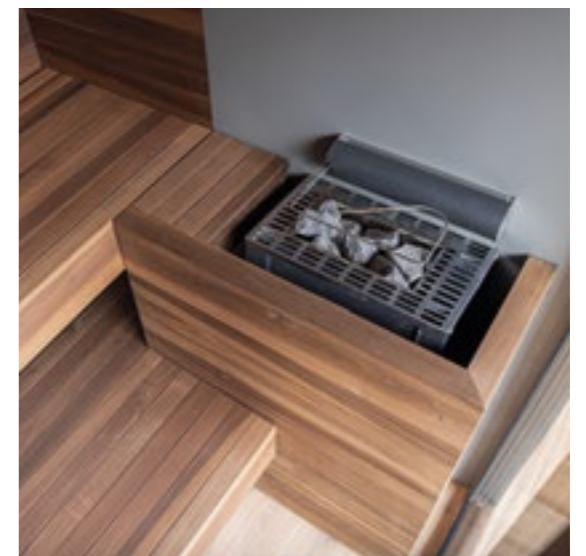

[Discover more on I.con Sauna](#)

I.CON SAUNA

I.con Sauna

INTENSE HEAT

I.con Sauna combines **the tradition of the Finnish sauna** with the design innovation of **cutting-edge architecture**. It is a fully equipped and regenerated container with a unique and exclusive design.

Also available in the **Soft Sauna version**, characterised by a mild heat, for a gentle and embracing wellness experience.

A cosy place that allows you to create **wellness areas to meet any need in terms of space**, from the smallest to the largest.

The containers are in fact available in two dimensions:
10 or 20 feet.