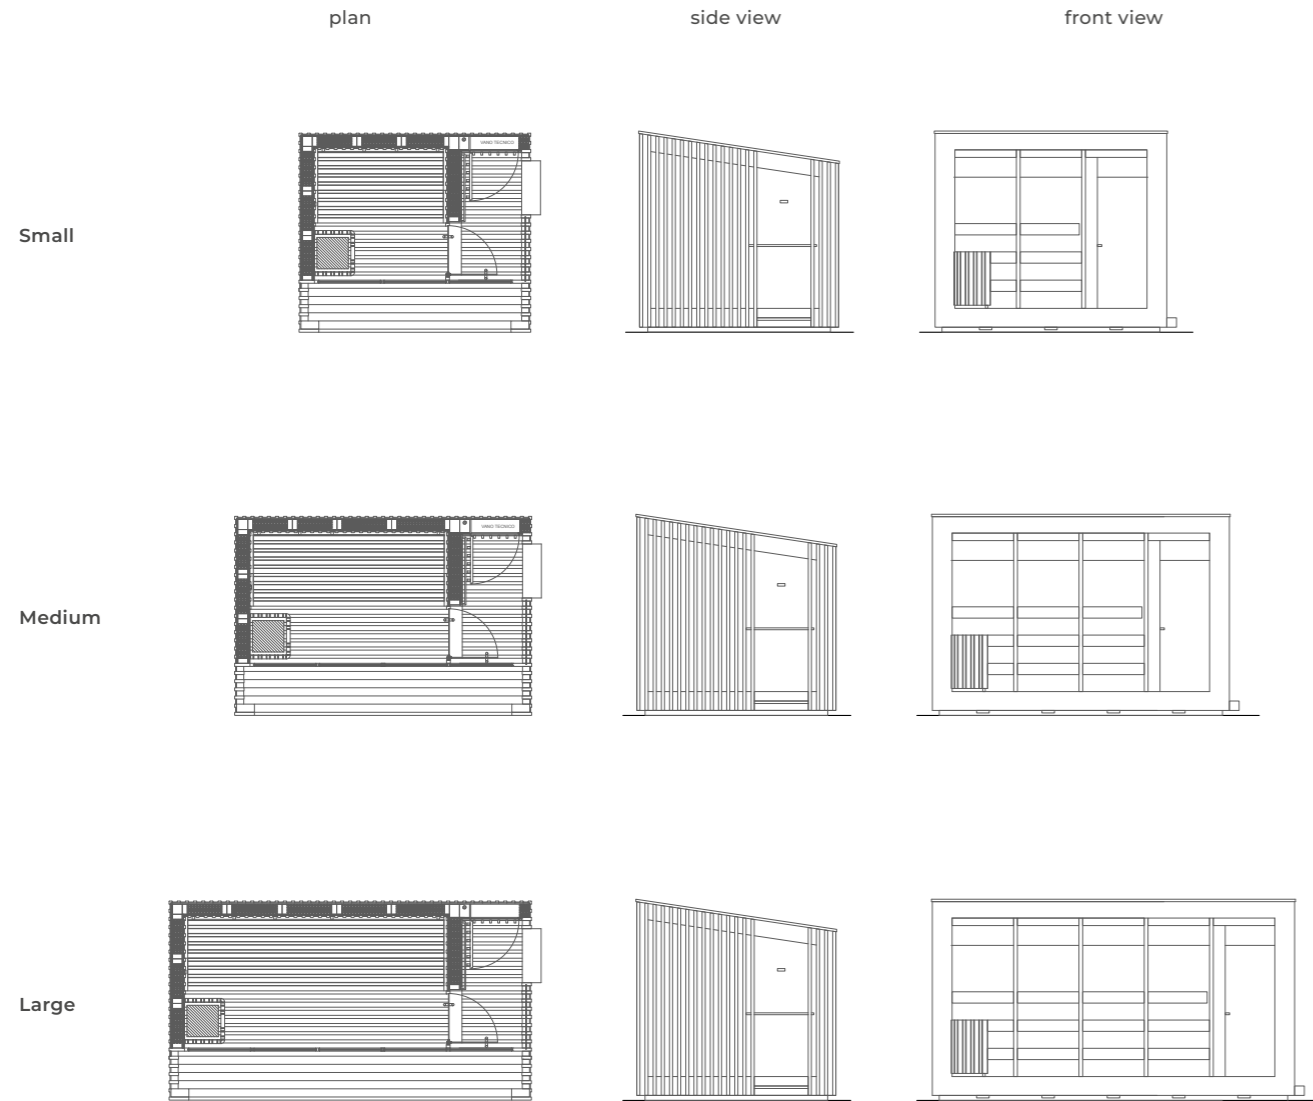

Layout

Layout B