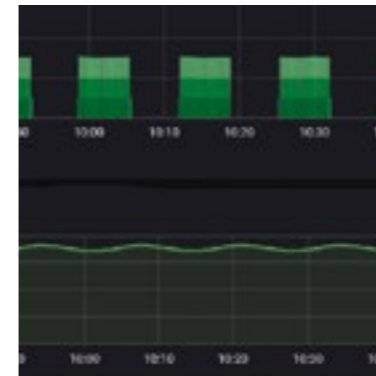

Smart Technology

Sustainable products and technologically performing systems contribute to defining the quality standard of each activity.

We develop software systems that **allow to reduce our products' energy consumption**, as well as improve and automate their functions. Technology in the service of our clients that increases connectivity to a computer network which is more and more sophisticated and, at the same time, user-friendly.

The remote **management** of our every realisation, ranging from the room temperature parameters to the scheduling of the switching on and off of the cabin, **as well as predictive maintenance, ensure constant consumption monitoring and optimization of operating costs.**

To make wellness more and more accessible and smart.

[Discover more on our technological solutions and innovations](#)

GREEN PACK

Green pack is the software that allows to **reduce energy consumption** thanks to smart sensors that stop the production of steam and heat if in case the door remains open for a prolonged time, **through an alarm signal from the product control device**. In addition, it features a power **adjustment function when the set temperature is reached** and a self-closing door.