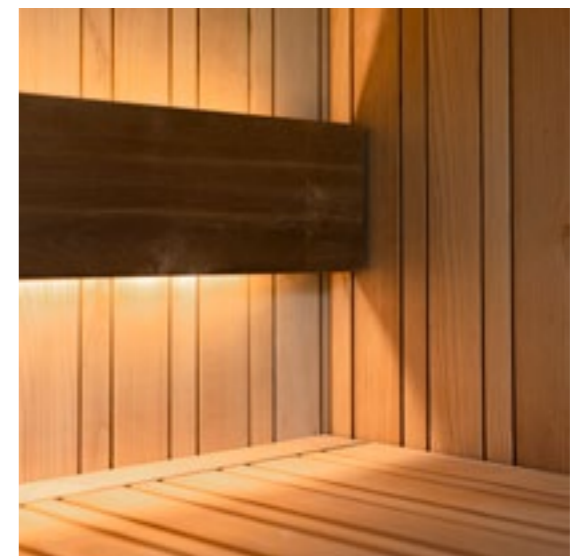

Nature Sauna pro

INTENSE HEAT

It is the outdoor sauna designed for **social use**, combining the tradition of the **Finnish sauna** with the technological innovation of cutting-edge architecture.

Also available in the **Soft Sauna version**, characterised by a mild heat, for a gentle and embracing wellness experience.

A unique, discreet place where to enjoy moments of absolute relaxation while immersed in nature. A walkway is placed right outside the front glass wall, a comfortable external space for a proscenium effect with a panoramic view.

Nature Sauna Pro is designed to create a synergy with every context, and therefore offers new chances to the exclusive experiences dedicated to well-being.