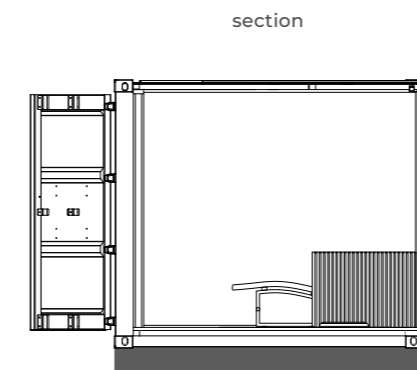

Technical data

Container dimensions (cm)	open	439 w x 414 d x 259 h
10 ft	close	255 w x 305 d x 259 h
Container dimensions (cm)	open	439 w x 720 d x 259 h
20 ft	close	255 w x 610 d x 259 h
Container weight (Kg)	10 ft	2500
	20 ft	4300
Voltage		400 Vac 3P+N+Pe
Maximum consumption (kW)		4.5
Temperature		40 °C
Humidity		40 - 45%
Heating		4Kw electric stove
Lighting		Floor-mounted 2700° K warm-white dimmable led-light ray
Music kit		.
Frame / Door	10 ft	Double-glazed (6/18/6) front glass wall with aluminium frame
	20 ft	Three-door double-glazed (6/18/6) side glass wall, with central sliding door
Necessary installations		Electrical connection Flat surface with load-bearing capacity from 300 to 400 Kg/sqm
Extras	10 ft	60x220 cm double-glazed (6/18/6)side windows
	20 ft	Three-door double-glazed (6/18/6) side glass wall, with central sliding door
		Wellness Coach available for both dimensions with pre-uploaded Wellness Entertainment programs and bluetooth loudspeakers
Door handle		External handle in black steel Internal handle in the same wood as internal cladding Handle height: 98 cm / square section 30x30 cm

Functions

ON / OFF	Through equipment control panel
Lighting	Through equipment control panel

Layout