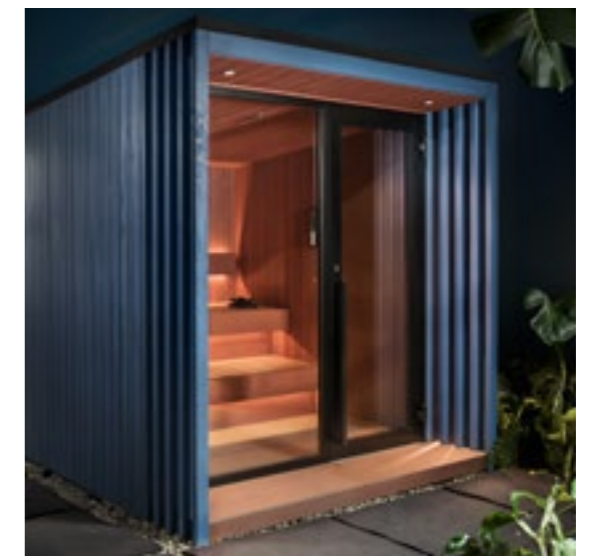

Feeling good in contact with nature

Nature Sauna transforms over time and space. Over the years, the materials change and shape a unique product, every day anew.

Nature Sauna offers the chance of an authentic sauna experience, and to **make the most of the regenerating power** of the cycles of nature, in every moment of the year and in any type of weather.

The need of balance and communication between man, landscape and architecture is completely fulfilled with **Nature Sauna**, in its two versions, **pro** and **personal**.