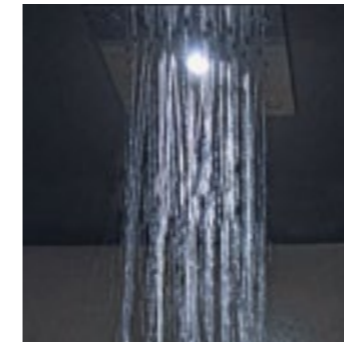

SHOWER HEAD

It ensures physical rebalancing after the heat baths. It **can be adjusted to every cold reaction need**, as the jet intensity and the water temperature are adjustable.