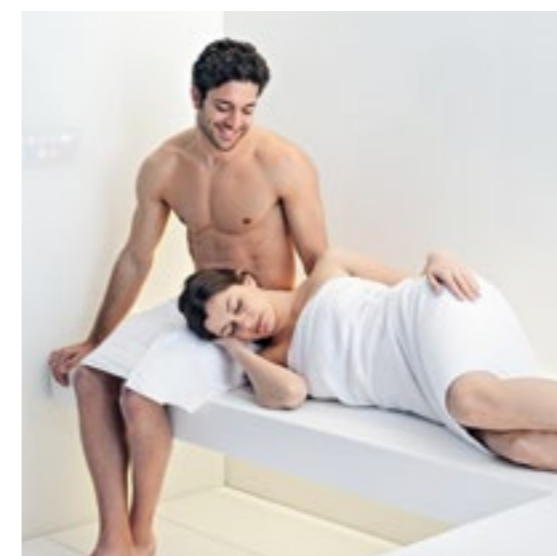

Steam Room

HUMID HEAT

The lightness of the heat and the strength of the steam combine to create a a regenerating oasis of absolute psycho-physical well-being.

Air, steam and scented fragrances combine to soften the airways and gently rest on the skin, making **natural exfoliation** easier and increasing **perspiration**. The temperature of **45°C** and the **humidity rate of 98%** **relax the body in an embracing way**, favouring the production of serotonin, the hormone of happiness.

[Learn more about the characteristics of our products](#)