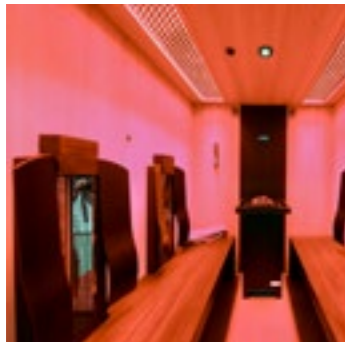

INFRARED CABIN PBM

Characterised by integrated **photobiomodulation panels** and infrared technology, it combines therapeutic light and gentle heat to support circulation, promote muscle relaxation and enhance recovery.