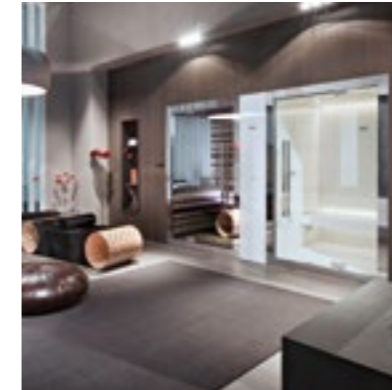

SWEET COLLECTION

Uniqueness, function, style

It conveys **all the passion for the Wellness culture** through a **unique and distinctive design**. Essential shapes and aesthetic functionality make up professional solutions for business and home environments.

Design: Cristiano Mino.