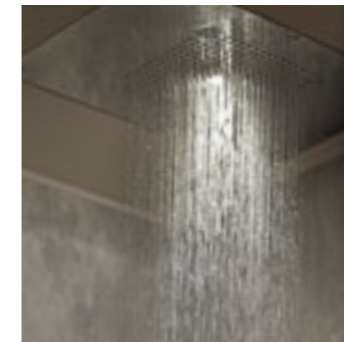

SHOWER ONE

The ideal solution for those who want to be embraced by the unique sensations offered by water. It is possible to **choose from more than 80 different combinations** with adjustable water temperature.