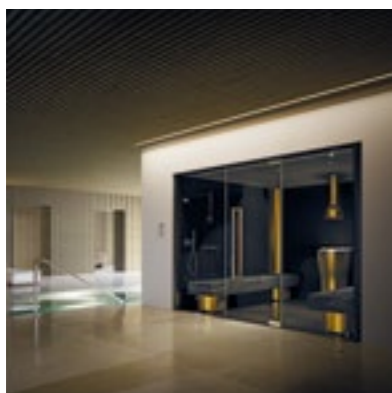

GLAMOUR COLLECTION

Charm, tradition and timeless elegance

Italian craftsmanship at its best with Glamour Collection, **the perfect combination between fine materials and timeless elegance**. This collection reinterprets the ancient spa traditions from a modern perspective, thanks to its functional design and cutting-edge technology.

Design: Cristiano Mino.