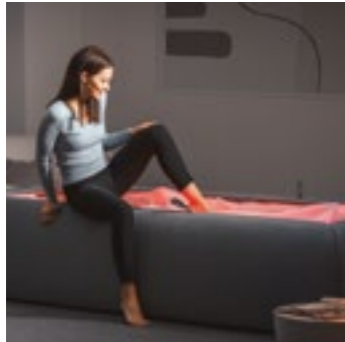

[Learn more about the characteristics of our products](#)

Regenerate body and mind in a simple way

ZEROBODY DRY FLOAT PERSONAL

The advantages of the **Dry Float Therapy** for fast and effective **psycho-physical regeneration** right at home. Ideal after a busy day at work, before or after a long trip and to recover after your sports activity. Always ready to use and suitable for everyone.