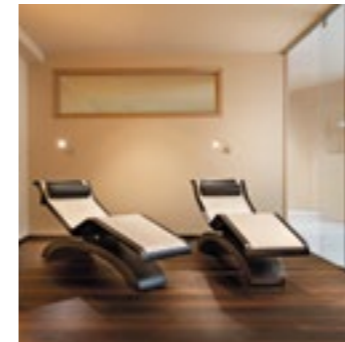

The pleasure of surrendering to peace of mind

BRIDGE LOUNGER

An essential line, **minimal design** chiselled in oakwood. The **ergonomic profile** embraces the body, transforming rest in a moment of true well-being.

STARLIT

It reinterprets a **simple and comfortable** kind of **design** from a modern perspective. The structure of the side pillars is in olive wood, carved with the shape of its own leaves. The central structure is covered in very soft padding.

STARLONGUE

Sinuuous and linear, it supports the body perfectly, keeping the legs in an elevated position. **Ergonomic, compact and light.**

SYNUA LOUNGER

Sinuuous structure in oakwood supported by a polished-aluminium bar. The supplied soft headrest cushion was designed precisely to improve posture while resting.

DAYBED

Minimal design, adjustable backrest, robust structure in oakwood, soft padding and back casters. The perfect example of how **living and bedding can coexist** in one object.

SWEETCHAIR

An alcove of perfect rest, it features an **elegant structure** equipped with an infra-red system that radiates the heat on the whole stone surface.

Salt Wall

For your relaxation areas, also destined to regeneration and recovery, we develop products to theme rest, like the Salt Wall, which combines the beneficial effects of mineral salt with the relaxing power of light while spreading out a pleasant sensation of calm and peace.