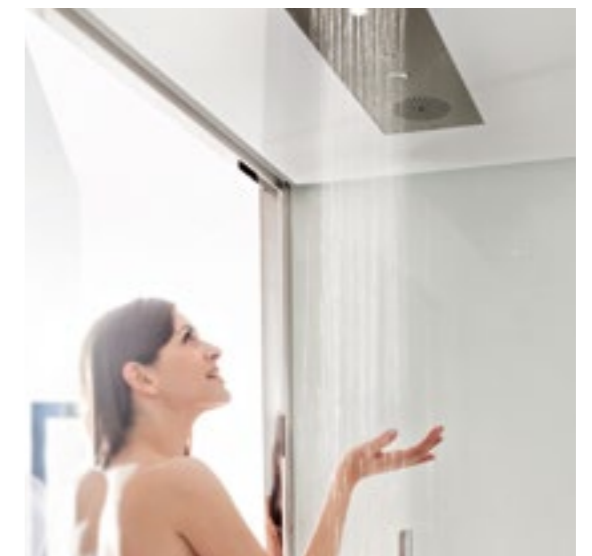

Steam Shower

MOIST HEAT

The moist heat of the steam and the **freshness of water** enclosed in a unique, elegant and exclusive environment.

The daily shower turns into an **evocative steam bath**, a moment of pure relaxation that enhances body care in an extraordinarily normal action.

A complete solution that **offers significant physical benefits**, toning up and hydrating skin and strengthening airways.

[Learn more about the characteristics of our products](#)