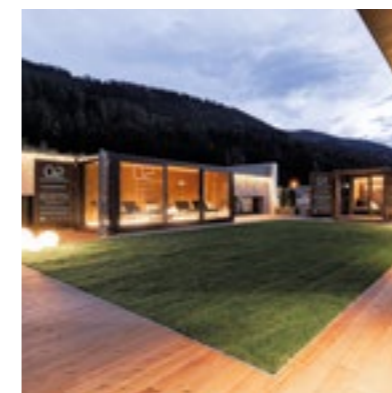

I.CON COLLECTION

When wellness meets sustainability

Resulting from the reuse of cargo containers, it puts **sustainable architecture in the service of psycho-physical well-being**. Fully equipped regeneration spaces that can be adjusted to any context and give new life to their surroundings, blending in them and enhancing their characteristics.

Design: studio MFOR.