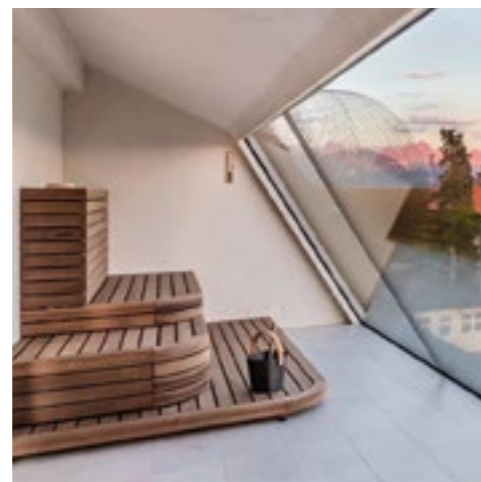

Taking care of yourself in the comfort of your own home is a wish come true. You only need little space to design your wellness oasis.

Our Signature solutions are **designed and created to shape each individual idea of well-being.** They are developed through projects that are entirely bespoke and characterised by **unique design**, enhanced by the **superior quality of the materials** and by the **cutting-edge technology** that allows to include all the functions in a smart, cosy and safe environment.