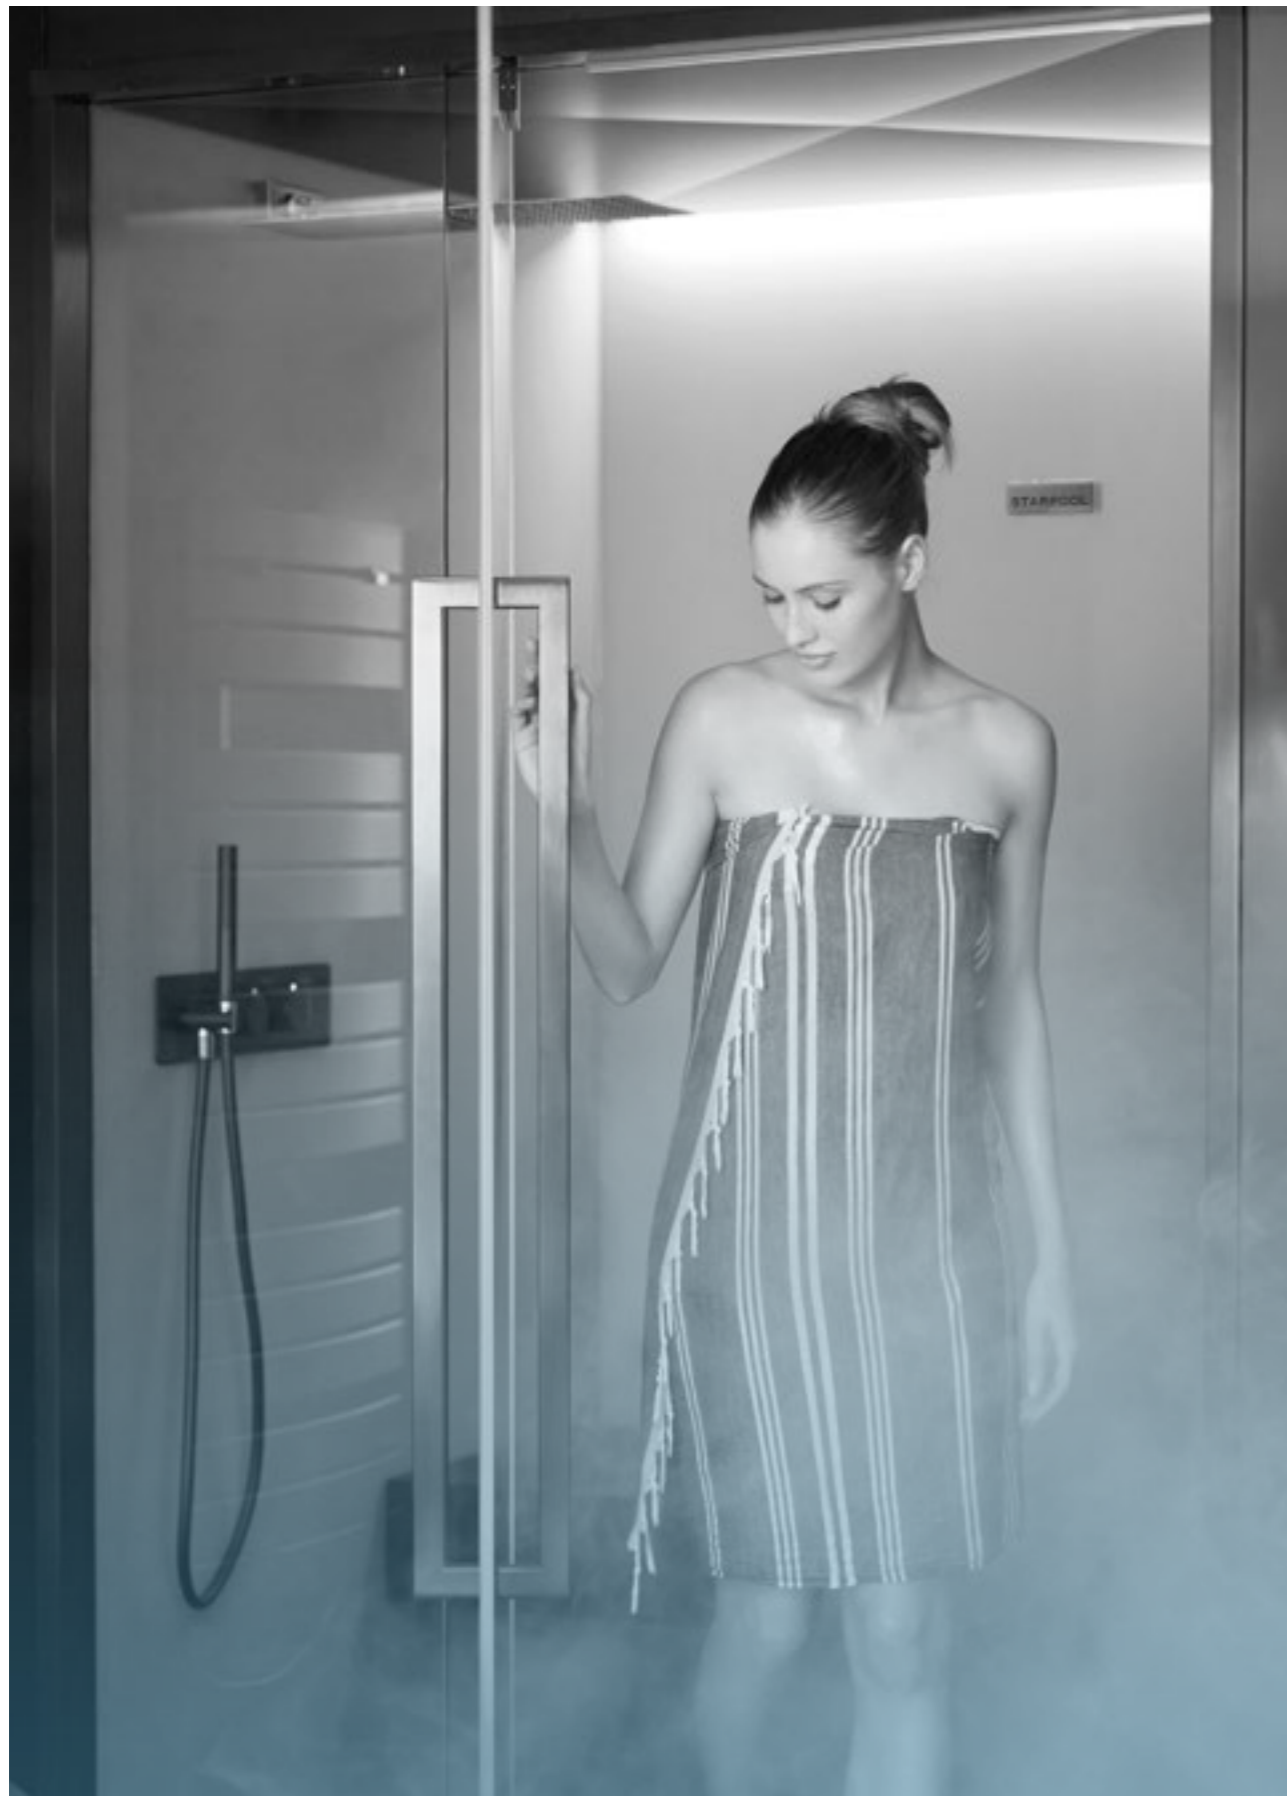

Why choose us?

We bring wellness to your doorstep, to enjoy all the **benefits of a spa without leaving home** while discovering the unique pleasure of relaxation and regeneration in total harmony with yourself.

Complete, functional and cutting-edge Wellness solutions characterised by **exclusive and modern design**, that blend perfectly in the taste, colours and shapes of your home.

Choice of materials, unmistakable style, technological innovation and careful designing: **all the quality of a professional spa right at home.**