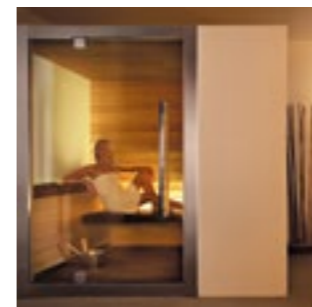

Wellness as a daily habit

The need to take care of oneself with continuity is increasingly widespread.

Psycho-physical well-being is closely related to life style, to nutrition choices, to physical activity and to sleep quality.

Taking care of yourself and nurturing your **well-being as a good daily practice** is the best way to stay healthy for a long time.