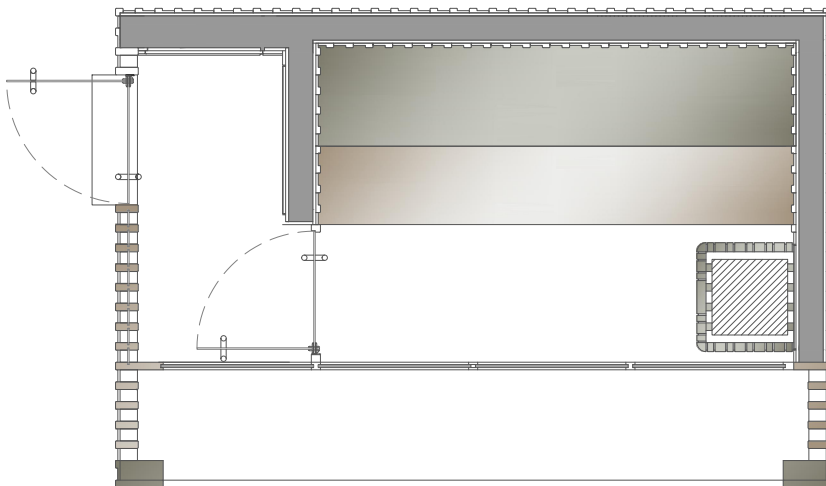

B

C

B

C

NATURE COLLECTION: SAUNA

dim.  
473X317X320/272 h cm

print scale/A4  
1:50

issue  
05/2024

B

C

NATURE COLLECTION: STEAM

dim.  
577X317X320/272 h cm

print scale/A4  
1:50

issue  
05/2024