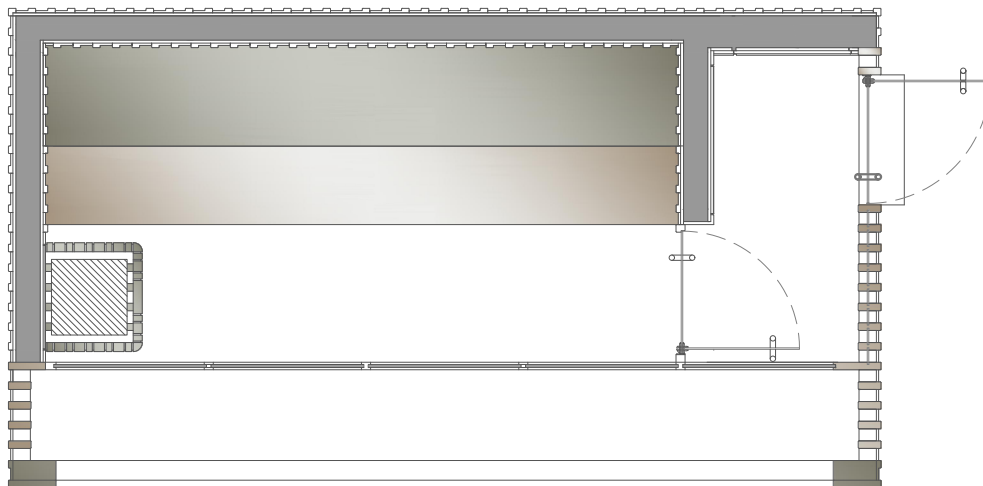

B

C

B

C

NATURE COLLECTION: SAUNA

dim.  
473X317X320/272 h cm

print scale/A4  
1:50

issue  
05/2024

B

C

NATURE COLLECTION: STEAM

dim.  
577X317X320/272 h cm

print scale/A4  
1:50

issue  
05/2024