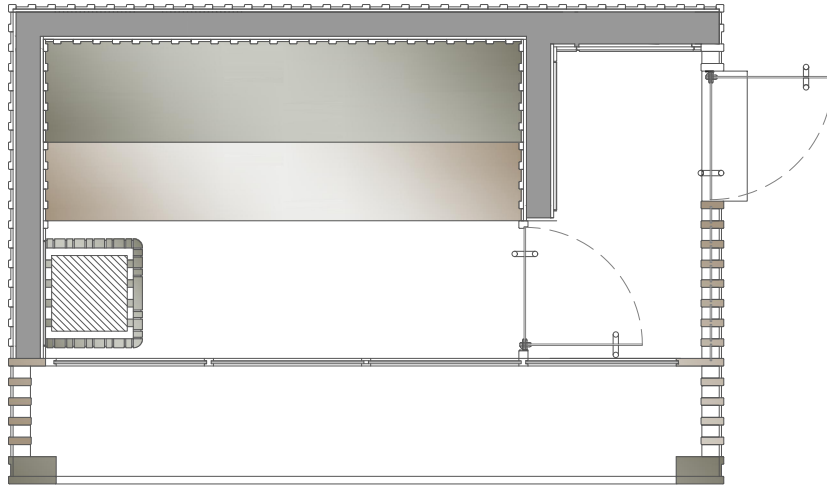

B

C

B

C

NATURE COLLECTION: SAUNA

dim.  
473X317X320/272 h cm

print scale/A4  
1:50

issue  
05/2024

B

C

NATURE COLLECTION: STEAM

dim.  
577X317X320/272 h cm

print scale/A4  
1:50

issue  
05/2024