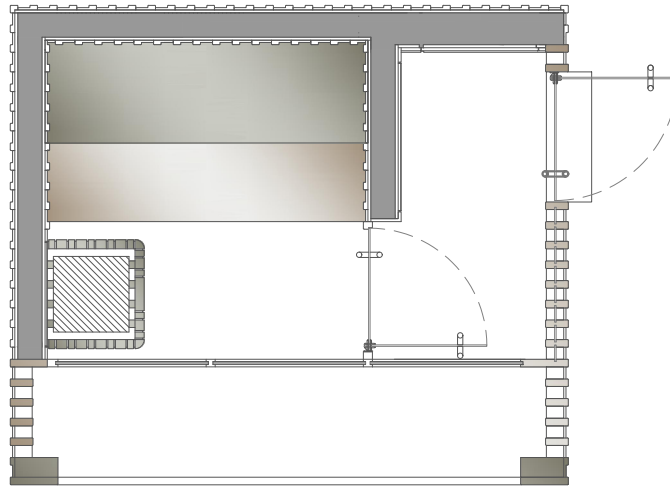

B

C

B

C

NATURE COLLECTION: SAUNA

dim.  
473X317X320/272 h cm

print scale/A4  
1:50

issue  
05/2024

B

C

NATURE COLLECTION: STEAM

dim.  
577X317X320/272 h cm

print scale/A4  
1:50

issue  
05/2024