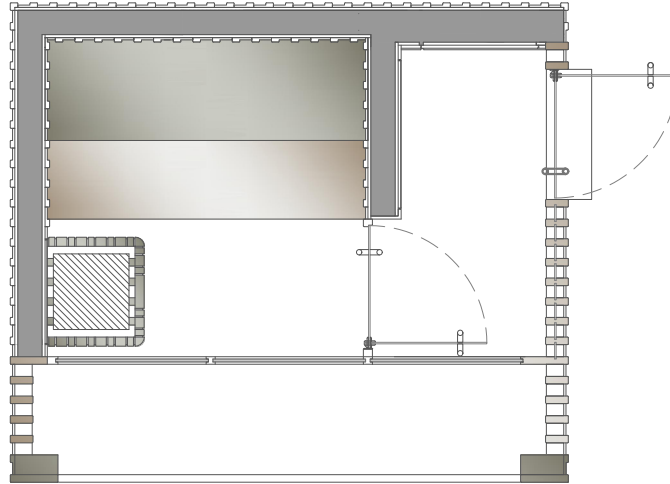

B

C

B

C

NATURE COLLECTION: SAUNA

dim.  
473X317X320/272 h cm

print scale/A4  
1:50

issue  
05/2024

B

C

NATURE COLLECTION: STEAM

dim.  
577X317X320/272 h cm

print scale/A4  
1:50

issue  
05/2024