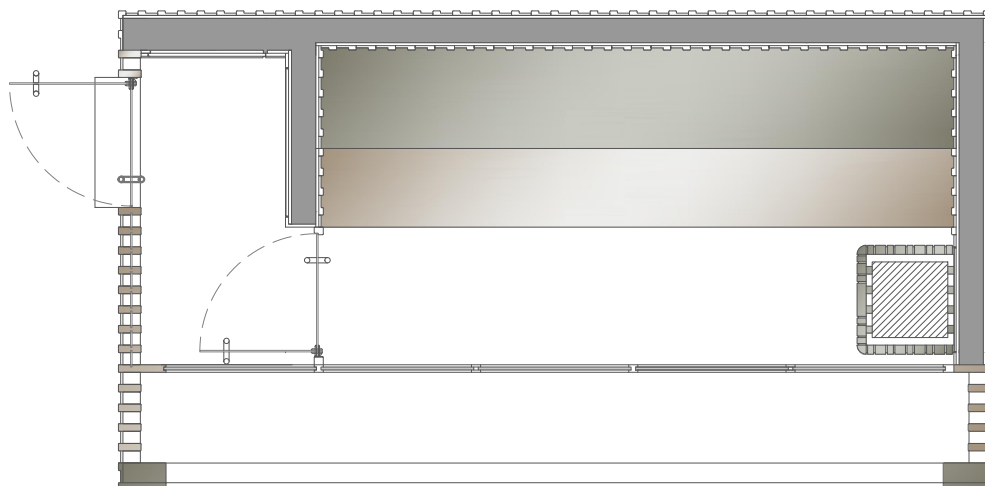

B

C

B

C

NATURE COLLECTION: SAUNA

dim.  
473X317X320/272 h cm

print scale/A4  
1:50

issue  
05/2024

B

C

NATURE COLLECTION: STEAM

dim.  
577X317X320/272 h cm

print scale/A4  
1:50

issue  
05/2024