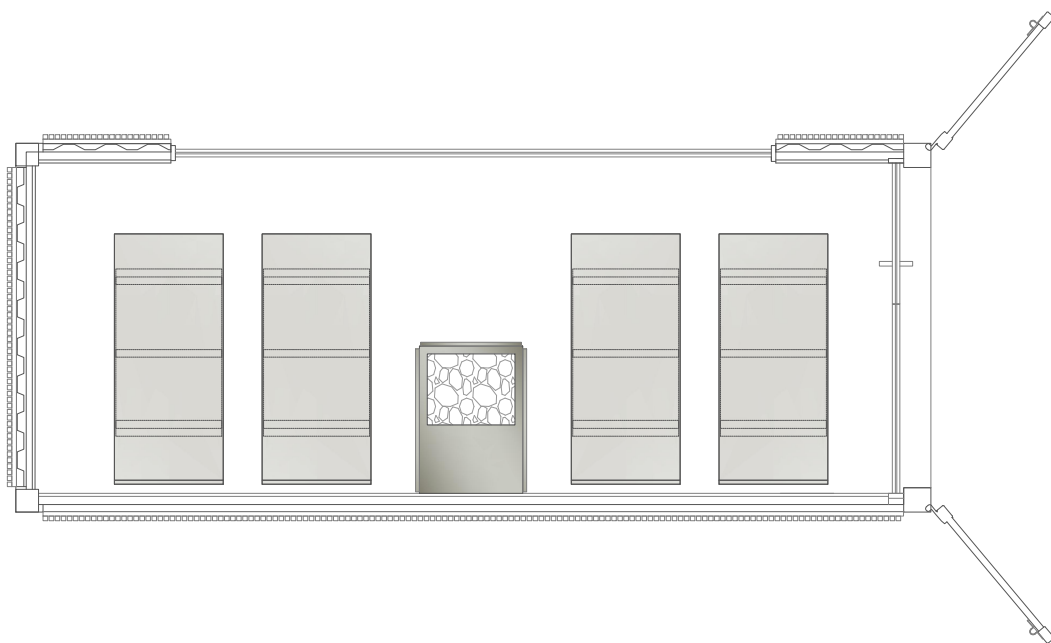

I.CON COLLECTION : I.CON RELAX 10ft

dim.  
container: 255x305x259h cm

print scale/A4  
1:50

issue  
00/2021

I.CON COLLECTION: I.CON RELAX 20ft

dim.  
container: 255x610x259h cm

print scale/A4  
1:50

issue  
00/2021