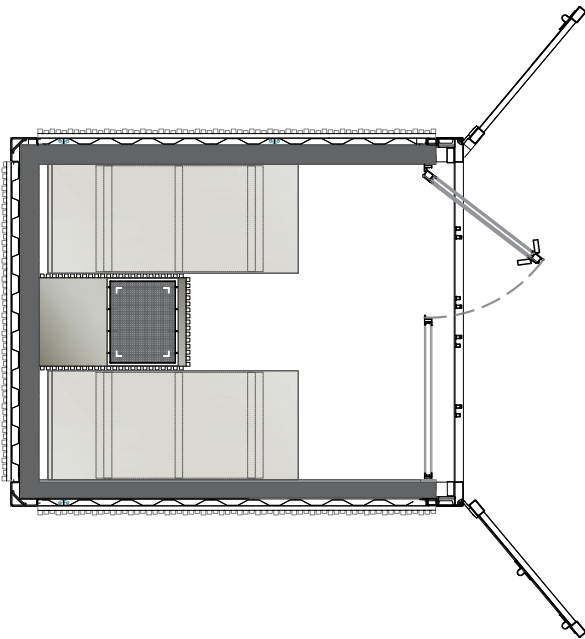

I.CON COLLECTION: I.CON RELAX 20ft

dim.
container:
255x610x259h cm

print scale/A4
1:50

issue
01/2024

wellness concept

I.CON COLLECTION : I.CON RELAX 10ft

dim.
container:
255x305x259h cm

print scale/A4
1: 50