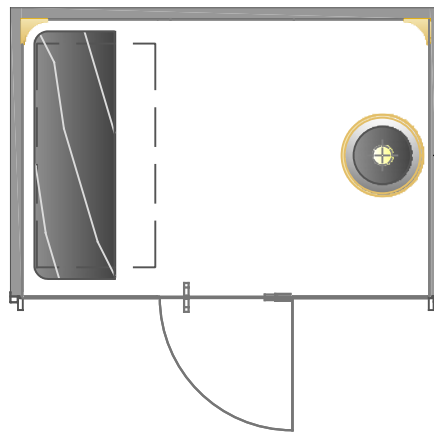

TECHNICAL PANEL

max distance = 600 cm

A

GLAMOUR COLLECTION
GLAMOUR ICE PROFESSIONAL

dim.
285x195x243 Hcm

print scale/A4
1:50
rev.02/19

TECHNICAL PANEL

max distance = 600 cm

A

GLAMOUR COLLECTION
GLAMOUR ICE PROFESSIONAL VISION

dim.
285x195x243 Hcm

print scale/A4
1:50
rev.02/19

TECHNICAL PANEL

max distance = 600 cm

A

GLAMOUR COLLECTION
GLAMOUR ICE PROFESSIONAL

dim.
285x285x243 Hcm

print scale/A4
1:50
rev.02/19

TECHNICAL PANEL

max distance = 600 cm

GLAMOUR COLLECTION
GLAMOUR ICE PROFESSIONAL VISION

dim.
285x285x243 Hcm

print scale/A4
1:50
rev.02/19