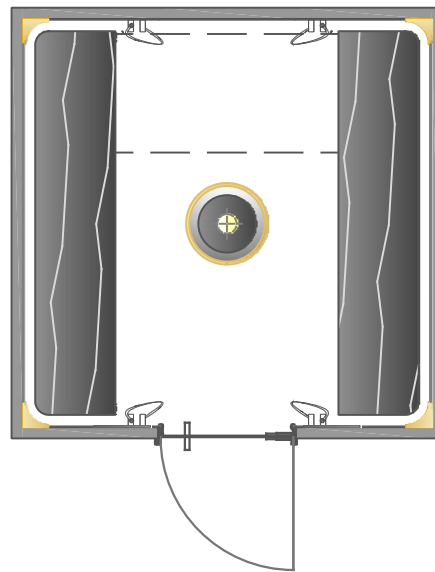

TECHNICAL PANEL

max distance = 600 cm

A

GLAMOUR COLLECTION
GLAMOUR ICE PROFESSIONAL

dim.
285x195x243 Hcm

print scale/A4
1:50
rev.02/19

TECHNICAL PANEL

max distance = 600 cm

A

GLAMOUR COLLECTION
GLAMOUR ICE PROFESSIONAL VISION

dim.
285x195x243 Hcm

print scale/A4
1:50
rev.02/19

TECHNICAL PANEL

max distance = 600 cm

A

GLAMOUR COLLECTION
GLAMOUR ICE PROFESSIONAL

dim.
285x285x243 Hcm

print scale/A4
1:50
rev.02/19

TECHNICAL PANEL

max distance = 600 cm

GLAMOUR COLLECTION
GLAMOUR ICE PROFESSIONAL VISION

dim.
285x285x243 Hcm

print scale/A4
1:50
rev.02/19