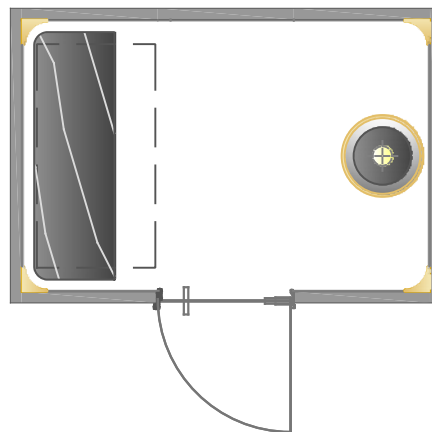

TECHNICAL PANEL

max distance = 600 cm

A

GLAMOUR COLLECTION
GLAMOUR ICE PROFESSIONAL

dim.
285x195x243 Hcm

print scale/A4
1:50
rev.02/19

TECHNICAL PANEL

max distance = 600 cm

A

GLAMOUR COLLECTION
GLAMOUR ICE PROFESSIONAL VISION

dim.
285x195x243 Hcm

print scale/A4
1:50
rev.02/19

TECHNICAL PANEL

max distance = 600 cm

A

GLAMOUR COLLECTION
GLAMOUR ICE PROFESSIONAL

dim.
285x285x243 Hcm

print scale/A4
1:50
rev.02/19

TECHNICAL PANEL

max distance = 600 cm

GLAMOUR COLLECTION
GLAMOUR ICE PROFESSIONAL VISION

dim.
285x285x243 Hcm

print scale/A4
1:50
rev.02/19