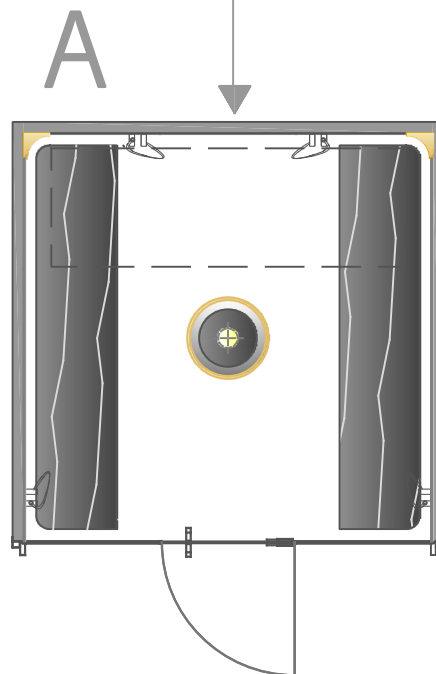

TECHNICAL PANEL

max distance = 600 cm

A

GLAMOUR COLLECTION
GLAMOUR ICE PROFESSIONAL

dim.
285x195x243 Hcm

print scale/A4
1:50
rev.02/19

TECHNICAL PANEL

max distance = 600 cm

A

GLAMOUR COLLECTION
GLAMOUR ICE PROFESSIONAL VISION

dim.
285x195x243 Hcm

print scale/A4
1:50
rev.02/19

TECHNICAL PANEL

max distance = 600 cm

A

GLAMOUR COLLECTION
GLAMOUR ICE PROFESSIONAL

dim.
285x285x243 Hcm

print scale/A4
1:50
rev.02/19

TECHNICAL PANEL

max distance = 600 cm

GLAMOUR COLLECTION
GLAMOUR ICE PROFESSIONAL VISION

dim.
285x285x243 Hcm

print scale/A4
1:50
rev.02/19