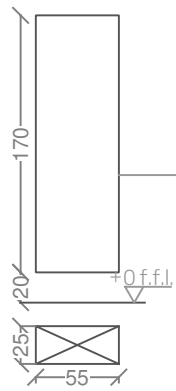

TECHNICAL PANEL

max distance = 600 cm

A

GLAMOUR COLLECTION
GLAMOUR ICE PROFESSIONAL

dim.
285x195x243 Hcm

print scale/A4
1:50
rev.02/19

TECHNICAL PANEL

max distance = 600 cm

A

GLAMOUR COLLECTION
GLAMOUR ICE PROFESSIONAL VISION

dim.
285x195x243 Hcm

print scale/A4
1:50
rev.02/19

TECHNICAL PANEL

max distance = 600 cm

A

GLAMOUR COLLECTION
GLAMOUR ICE PROFESSIONAL

dim.
285x285x243 Hcm

print scale/A4
1:50
rev.02/19

TECHNICAL PANEL

max distance = 600 cm

GLAMOUR COLLECTION
GLAMOUR ICE PROFESSIONAL VISION

dim.
285x285x243 Hcm

print scale/A4
1:50
rev.02/19