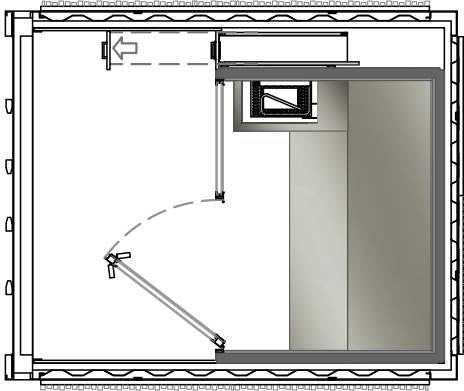

wellness concept

I.CON COLLECTION : I.CON SAUNA 10ft

dim.
container:
255x305x259h cm

print scale/A4
1: 50

issue
01/2024

sauna: 195x150cm

The information contained in this drawing is the sole property of STARPOOL S.r.l. Any reproduction, copy, modification, use or communication to a third party without written permission of the owner is prohibited. Unauthorized use of this intellectual property is strictly prohibited and may be a violation of law.

wellness concept

I.CON COLLECTION : I.CON SAUNA 10ft

dim.
container:
255x305x259h cm
sauna: 195x250 cm

print scale/A4
1: 50

issue
01/2024

The information contained in this drawing is the sole property of STARPOOL S.r.l. Any reproduction, copy, modification, use or communication to a third party without written permission of the owner is prohibited. Unauthorized use of this intellectual property is strictly prohibited and may be a violation of law.