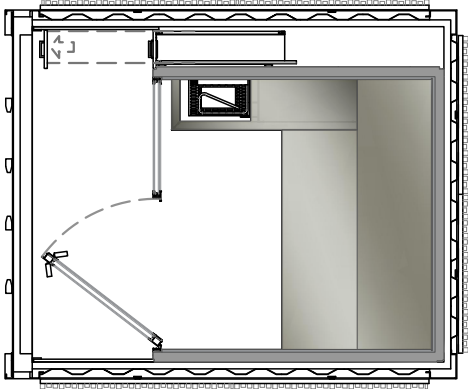

wellness concept

I.CON COLLECTION : I.CON SAUNA 10ft

dim.
container:
255x305x259h cm

print scale/A4
1: 50

issue
01/2024

sauna: 195x150cm

The information contained in this drawing is the sole property of STARPOOL S.r.l. Any reproduction, copy, modification, use or communication to a third party without written permission of the owner is prohibited. Unauthorized use of this intellectual property is strictly prohibited and may be a violation of law.

wellness concept

I.CON COLLECTION : I.CON SAUNA 10ft

dim.
container:
255x305x259h cm
sauna: 195x250 cm

print scale/A4
1: 50

issue
01/2024

The information contained in this drawing is the sole property of STARPOOL S.r.l. Any reproduction, copy, modification, use or communication to a third party without written permission of the owner is prohibited. Unauthorized use of this intellectual property is strictly prohibited and may be a violation of law.