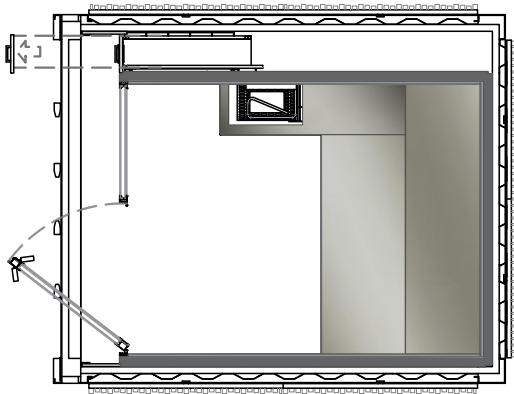

wellness concept

I.CON COLLECTION : I.CON SAUNA 10ft

dim.
container:
255x305x259h cm

print scale/A4
1: 50

issue
01/2024

sauna: 195x150cm

The information contained in this drawing is the sole property of STARPOOL S.r.l. Any reproduction, copy, modification, use or communication to a third party without written permission of the owner is prohibited. Unauthorized use of this intellectual property is strictly prohibited and may be a violation of law.

wellness concept

I.CON COLLECTION : I.CON SAUNA 10ft

dim.
container:
255x305x259h cm
sauna: 195x250 cm

print scale/A4
1: 50

issue
01/2024

The information contained in this drawing is the sole property of STARPOOL S.r.l. Any reproduction, copy, modification, use or communication to a third party without written permission of the owner is prohibited. Unauthorized use of this intellectual property is strictly prohibited and may be a violation of law.