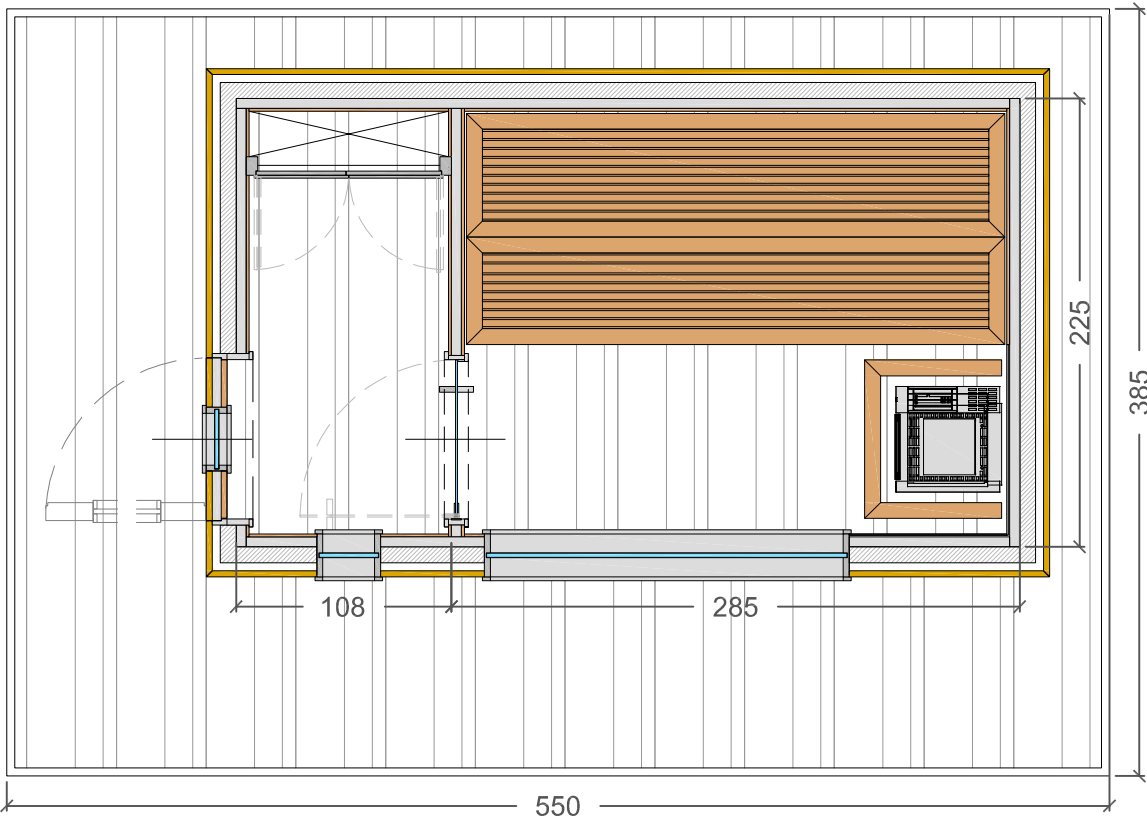

S

SAUNA OPENAIR

dim.  
550X385x322H

print scale/A4  
1:50  
REV.02/19

The information contained in this drawing is the sole property of STARPOOL S.r.l. Any reproduction, copy, modification, use or communication to a third party without written permission of the owner is prohibited. Unauthorized use of this intellectual property is strictly prohibited and may be a violation of law.

M

SAUNA OPENAIR

dim.  
550X445x345H

print scale/A4  
1:50  
REV.00/19

The information contained in this drawing is the sole property of STARPOOL S.r.l. Any reproduction, copy, modification, use or communication to a third party without written permission of the owner is prohibited. Unauthorized use of this intellectual property is strictly prohibited and may be a violation of law.

L

SAUNA OPENAIR

dim.  
640X445x345H

print scale/A4  
1:50  
REV.00/19

The information contained in this drawing is the sole property of STARPOOL S.r.l. Any reproduction, copy, modification, use or communication to a third party without written permission of the owner is prohibited. Unauthorized use of this intellectual property is strictly prohibited and may be a violation of law.