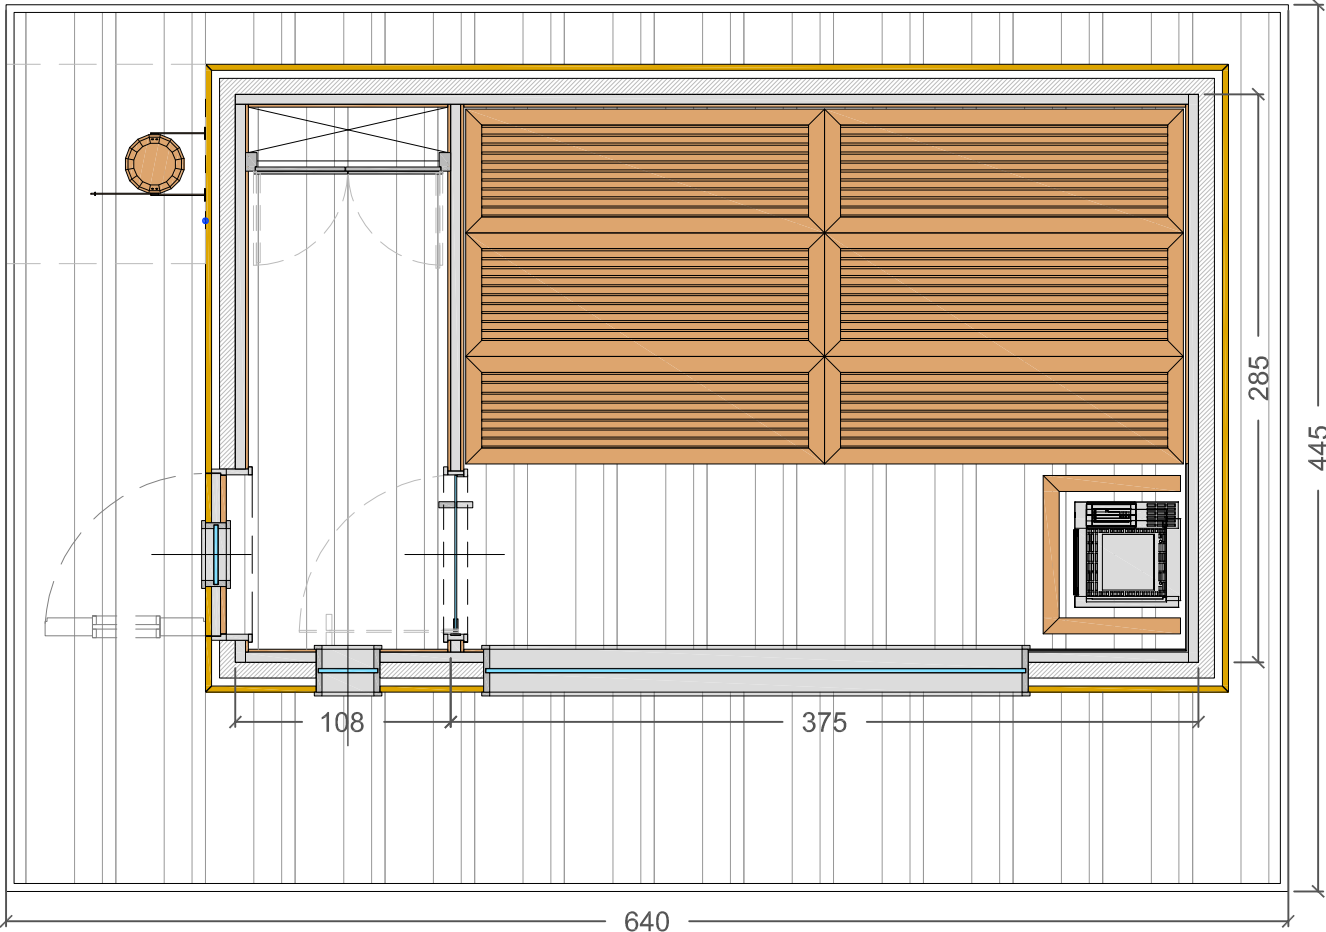

S

SAUNA OPENAIR

dim.  
550X385x322H

print scale/A4  
1:50  
REV.02/19

The information contained in this drawing is the sole property of STARPOOL S.r.l. Any reproduction, copy, modification, use or communication to a third party without written permission of the owner is prohibited. Unauthorized use of this intellectual property is strictly prohibited and may be a violation of law.

M

SAUNA OPENAIR

dim.  
550X445x345H

print scale/A4  
1:50  
REV.00/19

The information contained in this drawing is the sole property of STARPOOL S.r.l. Any reproduction, copy, modification, use or communication to a third party without written permission of the owner is prohibited. Unauthorized use of this intellectual property is strictly prohibited and may be a violation of law.

L

SAUNA OPENAIR

dim.  
640X445x345H

print scale/A4  
1:50  
REV.00/19

The information contained in this drawing is the sole property of STARPOOL S.r.l. Any reproduction, copy, modification, use or communication to a third party without written permission of the owner is prohibited. Unauthorized use of this intellectual property is strictly prohibited and may be a violation of law.