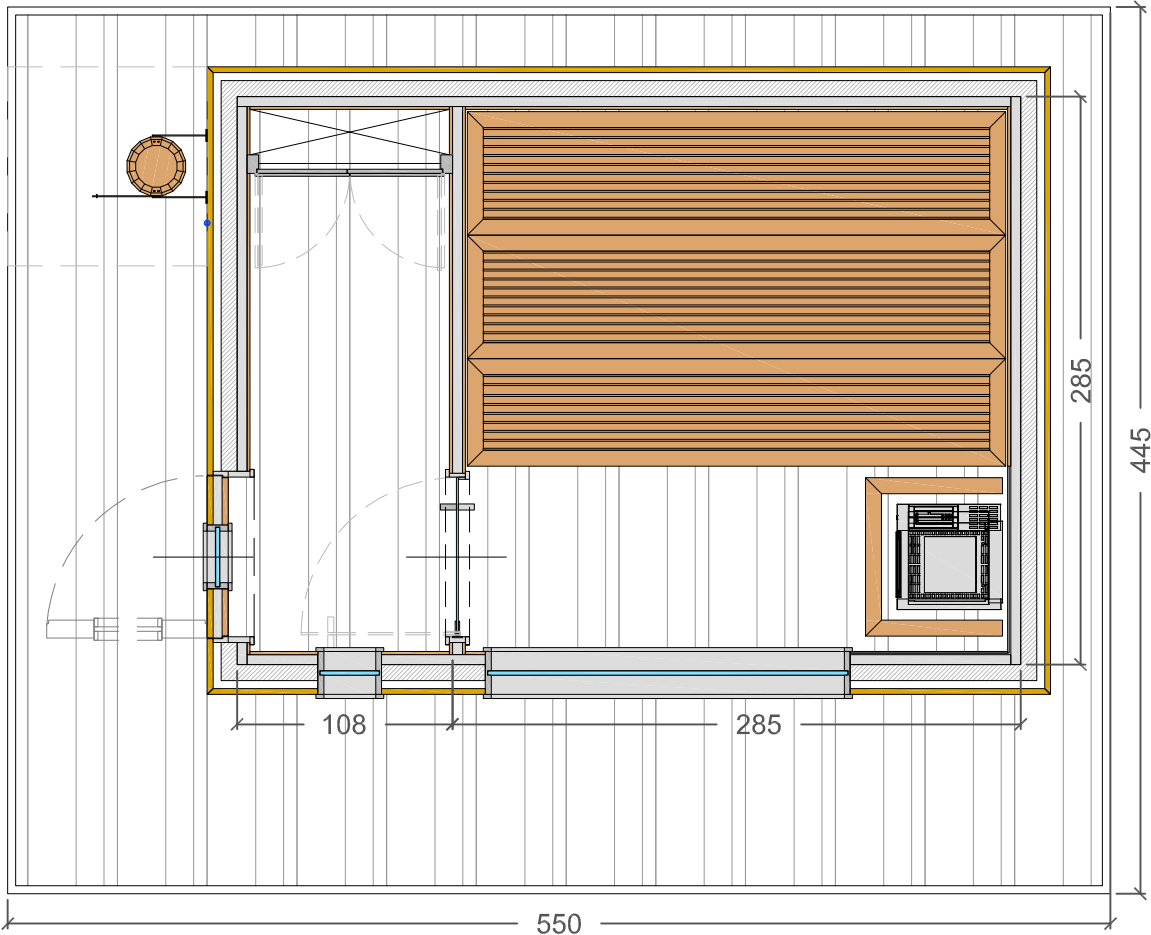

S

SAUNA OPENAIR

dim.  
550X385x322H

print scale/A4  
1:50  
REV.02/19

The information contained in this drawing is the sole property of STARPOOL S.r.l. Any reproduction, copy, modification, use or communication to a third party without written permission of the owner is prohibited. Unauthorized use of this intellectual property is strictly prohibited and may be a violation of law.

M

SAUNA OPENAIR

dim.  
550X445x345H

print scale/A4  
1:50  
REV.00/19

The information contained in this drawing is the sole property of STARPOOL S.r.l. Any reproduction, copy, modification, use or communication to a third party without written permission of the owner is prohibited. Unauthorized use of this intellectual property is strictly prohibited and may be a violation of law.

L

SAUNA OPENAIR

dim.  
640X445x345H

print scale/A4  
1:50  
REV.00/19

The information contained in this drawing is the sole property of STARPOOL S.r.l. Any reproduction, copy, modification, use or communication to a third party without written permission of the owner is prohibited. Unauthorized use of this intellectual property is strictly prohibited and may be a violation of law.