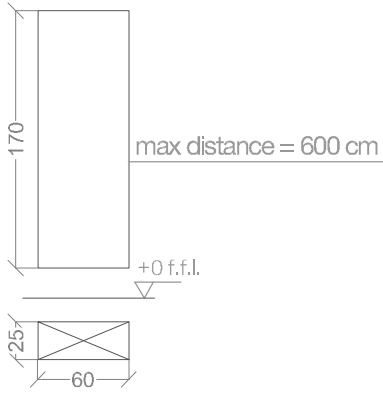

TECHNICAL PANEL

TECHNICAL PANEL

TECHNICAL PANEL

CLASSIC COLLECTION  
SAUNA "EDITION"

dim.  
225x195x223H

print scale/A4  
1:50  
rev.00/19

TECHNICAL PANEL

CLASSIC COLLECTION  
SAUNA "EDITION"

dim.  
240X240x223H

print scale/A4  
1:50  
rev.00/19

TECHNICAL PANEL

max distance = 600 cm

A

CLASSIC COLLECTION  
SAUNA "EDITION"

dim.  
285X240x223H

print scale/A4  
1:50  
rev.00/19