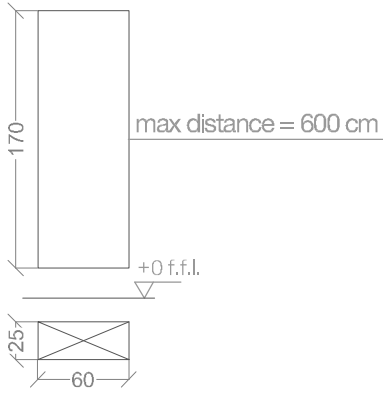

TECHNICAL PANEL

TECHNICAL PANEL

TECHNICAL PANEL

CLASSIC COLLECTION  
SAUNA "EDITION"

dim.  
225x195x223H

print scale/A4  
1:50  
rev.00/19

TECHNICAL PANEL

CLASSIC COLLECTION  
SAUNA "EDITION"

dim.  
240X240x223H

print scale/A4  
1:50  
rev.00/19

TECHNICAL PANEL

max distance = 600 cm

A

CLASSIC COLLECTION  
SAUNA "EDITION"

dim.  
285X240x223H

print scale/A4  
1:50  
rev.00/19