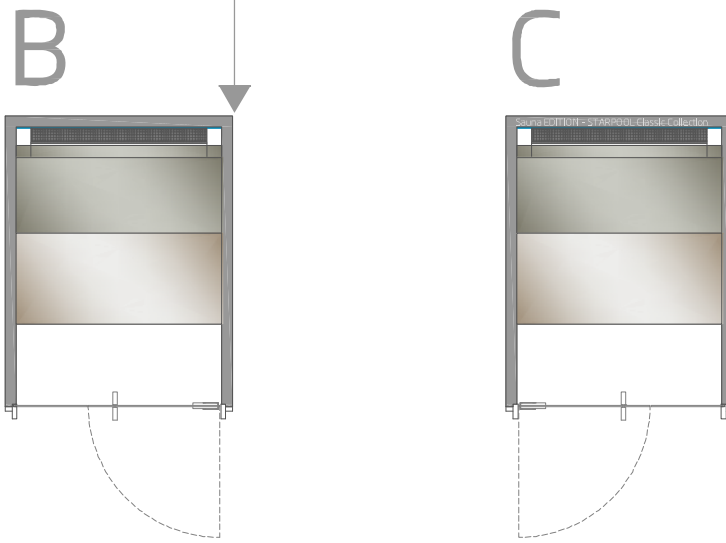

TECHNICAL PANEL

TECHNICAL PANEL

TECHNICAL PANEL

CLASSIC COLLECTION  
SAUNA "EDITION"

dim.  
225x195x223H

print scale/A4  
1:50  
rev.00/19

TECHNICAL PANEL

CLASSIC COLLECTION  
SAUNA "EDITION"

dim.  
240X240x223H

print scale/A4  
1:50  
rev.00/19

TECHNICAL PANEL

max distance = 600 cm

A

CLASSIC COLLECTION  
SAUNA "EDITION"

dim.  
285X240x223H

print scale/A4  
1:50  
rev.00/19