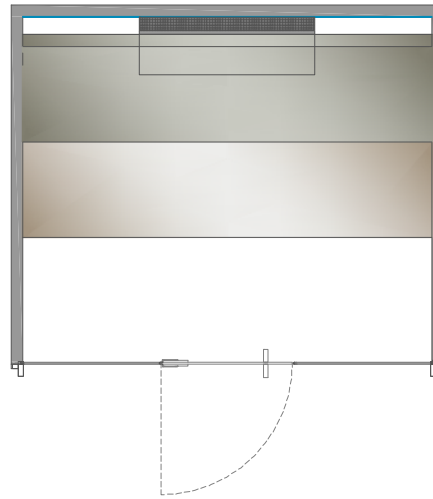

TECHNICAL PANEL

TECHNICAL PANEL

TECHNICAL PANEL

CLASSIC COLLECTION  
SAUNA "EDITION"

dim.  
225x195x223H

print scale/A4  
1:50  
rev.00/19

TECHNICAL PANEL

CLASSIC COLLECTION  
SAUNA "EDITION"

dim.  
240X240x223H

print scale/A4  
1:50  
rev.00/19

TECHNICAL PANEL

max distance = 600 cm

A

CLASSIC COLLECTION  
SAUNA "EDITION"

dim.  
285X240x223H

print scale/A4  
1:50  
rev.00/19