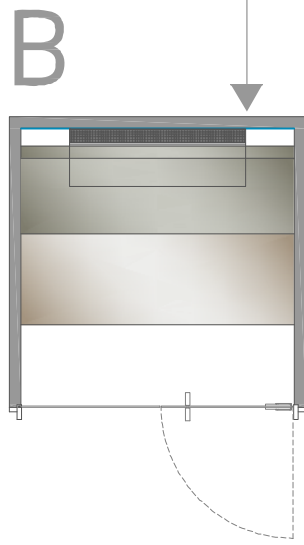

TECHNICAL PANEL

TECHNICAL PANEL

TECHNICAL PANEL

CLASSIC COLLECTION  
SAUNA "EDITION"

dim.  
225x195x223H

print scale/A4  
1:50  
rev.00/19

TECHNICAL PANEL

CLASSIC COLLECTION  
SAUNA "EDITION"

dim.  
240X240x223H

print scale/A4  
1:50  
rev.00/19

TECHNICAL PANEL

max distance = 600 cm

A

CLASSIC COLLECTION  
SAUNA "EDITION"

dim.  
285X240x223H

print scale/A4  
1:50  
rev.00/19