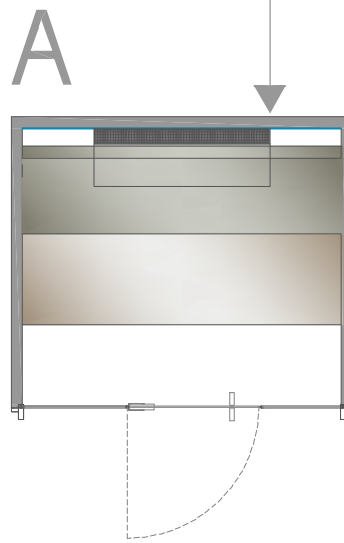

TECHNICAL PANEL

TECHNICAL PANEL

TECHNICAL PANEL

CLASSIC COLLECTION  
SAUNA "EDITION"

dim.  
225x195x223H

print scale/A4  
1:50  
rev.00/19

TECHNICAL PANEL

CLASSIC COLLECTION  
SAUNA "EDITION"

dim.  
240X240x223H

print scale/A4  
1:50  
rev.00/19

TECHNICAL PANEL

max distance = 600 cm

A

CLASSIC COLLECTION  
SAUNA "EDITION"

dim.  
285X240x223H

print scale/A4  
1:50  
rev.00/19