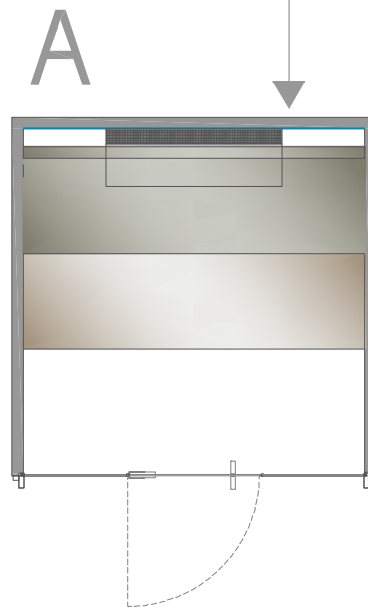

TECHNICAL PANEL

TECHNICAL PANEL

TECHNICAL PANEL

CLASSIC COLLECTION  
SAUNA "EDITION"

dim.  
225x195x223H

print scale/A4  
1:50  
rev.00/19

TECHNICAL PANEL

CLASSIC COLLECTION  
SAUNA "EDITION"

dim.  
240X240x223H

print scale/A4  
1:50  
rev.00/19

TECHNICAL PANEL

max distance = 600 cm

A

CLASSIC COLLECTION  
SAUNA "EDITION"

dim.  
285X240x223H

print scale/A4  
1:50  
rev.00/19