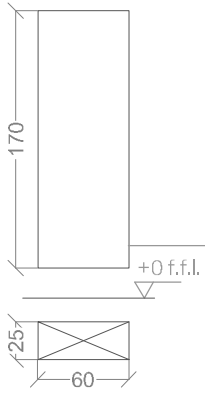

TECHNICAL PANEL

TECHNICAL PANEL

TECHNICAL PANEL

CLASSIC COLLECTION  
SAUNA "EDITION"

dim.  
225x195x223H

print scale/A4  
1:50  
rev.00/19

TECHNICAL PANEL

CLASSIC COLLECTION  
SAUNA "EDITION"

dim.  
240X240x223H

print scale/A4  
1:50  
rev.00/19

TECHNICAL PANEL

max distance = 600 cm

A

CLASSIC COLLECTION  
SAUNA "EDITION"

dim.  
285X240x223H

print scale/A4  
1:50  
rev.00/19