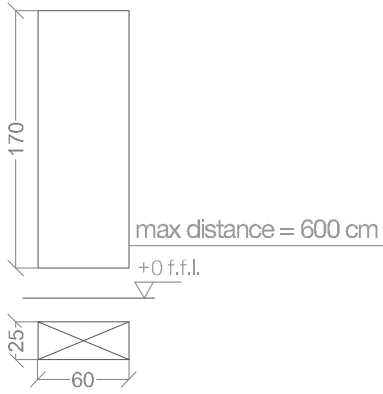

TECHNICAL PANEL

TECHNICAL PANEL

TECHNICAL PANEL

CLASSIC COLLECTION  
SAUNA "EDITION"

dim.  
225x195x223H

print scale/A4  
1:50  
rev.00/19

TECHNICAL PANEL

CLASSIC COLLECTION  
SAUNA "EDITION"

dim.  
240X240x223H

print scale/A4  
1:50  
rev.00/19

TECHNICAL PANEL

max distance = 600 cm

A

CLASSIC COLLECTION  
SAUNA "EDITION"

dim.  
285X240x223H

print scale/A4  
1:50  
rev.00/19