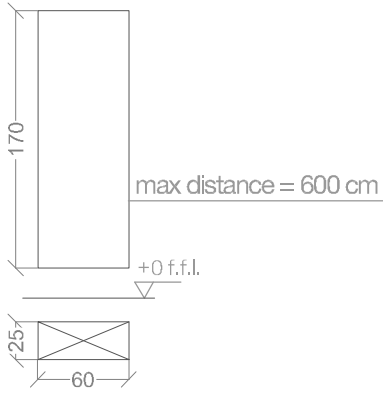

TECHNICAL PANEL

TECHNICAL PANEL

TECHNICAL PANEL

CLASSIC COLLECTION  
SAUNA "EDITION"

dim.  
225x195x223H

print scale/A4  
1:50  
rev.00/19

TECHNICAL PANEL

CLASSIC COLLECTION  
SAUNA "EDITION"

dim.  
240X240x223H

print scale/A4  
1:50  
rev.00/19

TECHNICAL PANEL

max distance = 600 cm

A

CLASSIC COLLECTION  
SAUNA "EDITION"

dim.  
285X240x223H

print scale/A4  
1:50  
rev.00/19