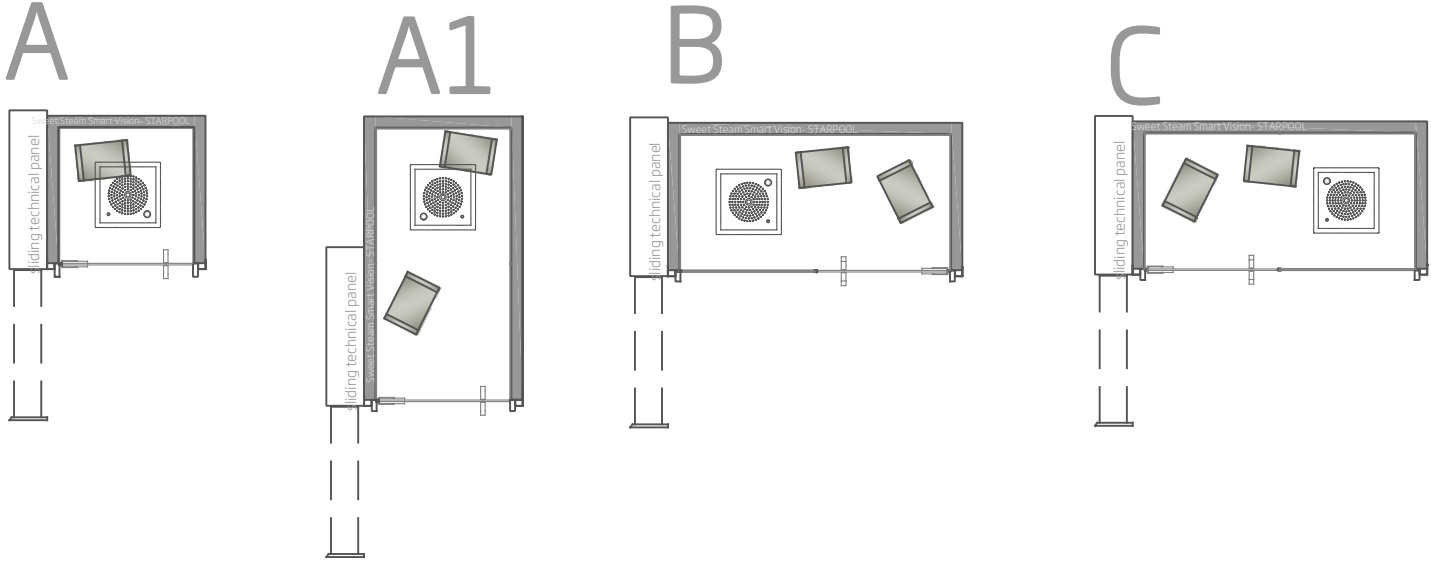

REMOTE CONTROL TECHNICAL PANEL

wellness concept

INTEGRATED TECHNICAL PANEL

SWEET COLLECTION
SWEET STEAM SMART STANDARD

dim. 105/130x195/220x233 H
cm

print scale/A4 1:50
rev.00/15

REMOTE CONTROL TECHNICAL PANEL

wellness concept

max distance = 600 cm

INTEGRATED TECHNICAL PANEL

<p>SWEET COLLECTION SWEET STEAM SMART VISION</p>	<p>dim. 105/130x195/220x233 H cm</p>	<p>print scale/A4 1:50 rev.00/15</p>
--	--	--

The information contained in this drawing is the sole property of STARPOOL S.r.l. Any reproduction, copy, modification, use or communication to a third party without written permission of the owner is prohibited. Unauthorized use of this intellectual property is strictly prohibited and may be a violation of law.