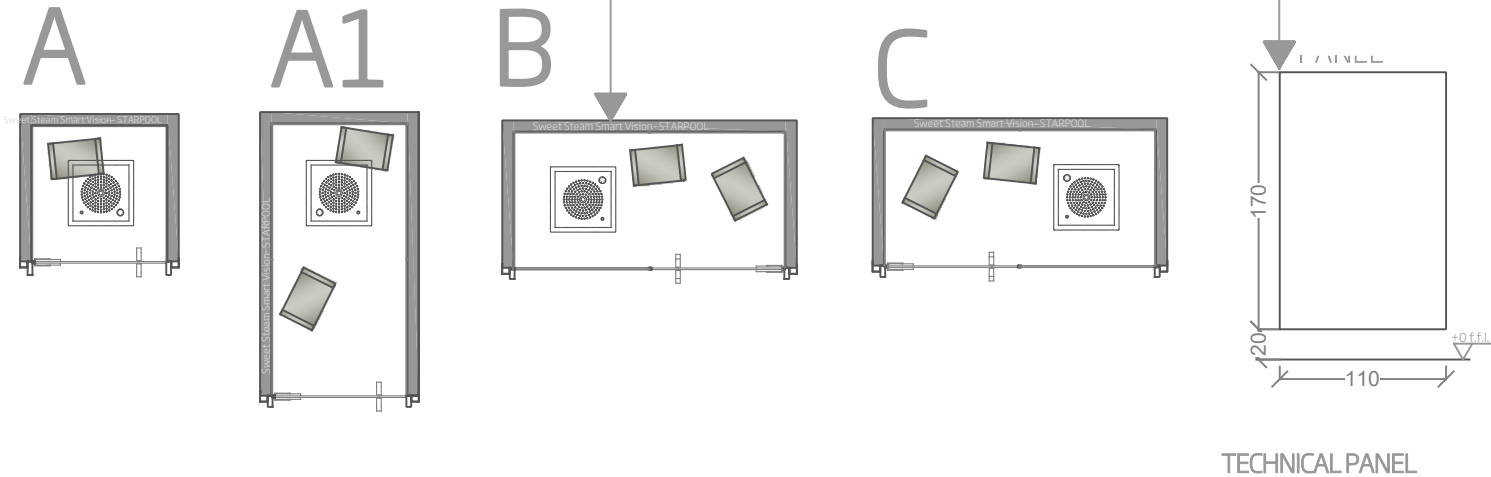

REMOTE CONTROL TECHNICAL PANEL

wellness concept

INTEGRATED TECHNICAL PANEL

SWEET COLLECTION
SWEET STEAM SMART STANDARD

dim. 105/130x195/220x233 H
cm

print scale/A4 1:50
rev.00/15

REMOTE CONTROL TECHNICAL PANEL

wellness concept

max distance = 600 cm

INTEGRATED TECHNICAL PANEL

<p>SWEET COLLECTION SWEET STEAM SMART VISION</p>	<p>dim. 105/130x195/220x233 H cm</p>	<p>print scale/A4 1:50 rev.00/15</p>
--	--	--

The information contained in this drawing is the sole property of STARPOOL S.r.l. Any reproduction, copy, modification, use or communication to a third party without written permission of the owner is prohibited. Unauthorized use of this intellectual property is strictly prohibited and may be a violation of law.