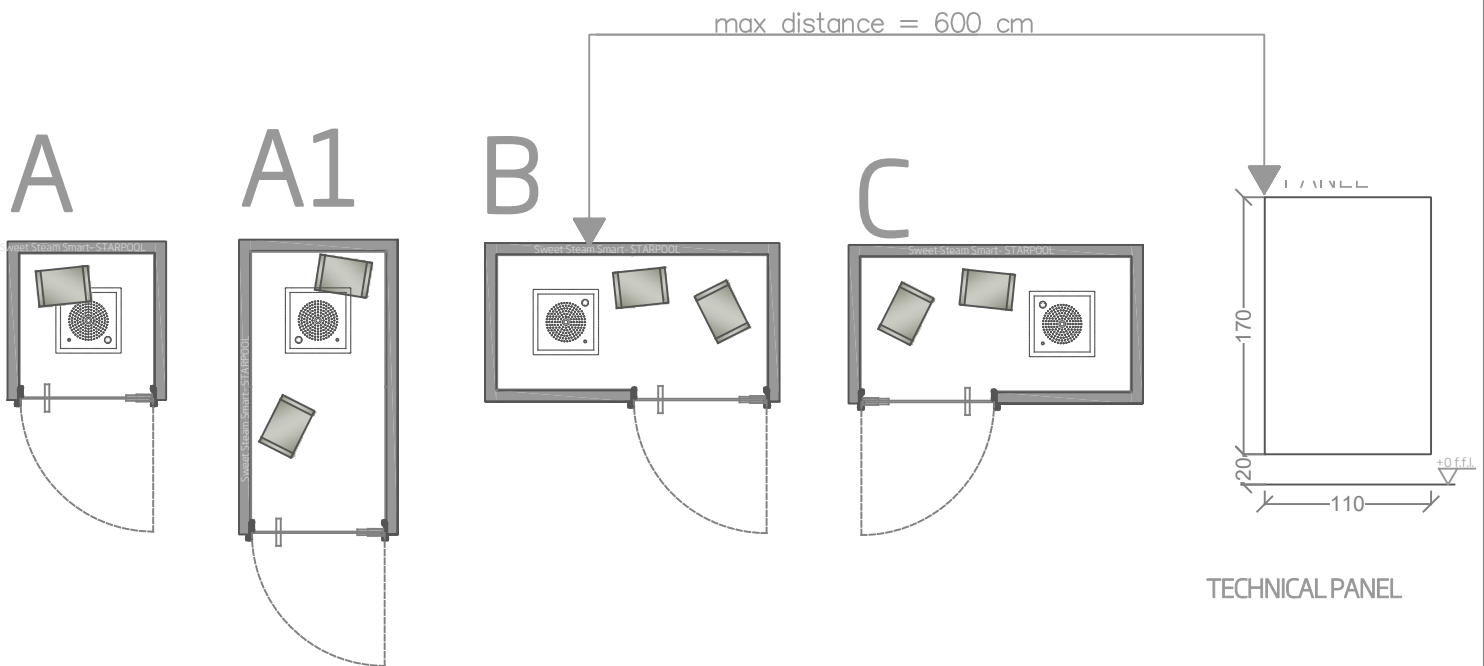

REMOTE CONTROL TECHNICAL PANEL

wellness concept

INTEGRATED TECHNICAL PANEL

SWEET COLLECTION
SWEET STEAM SMART STANDARD

dim. 105/130x195/220x233 H
cm

print scale/A4 1:50
rev.00/15

REMOTE CONTROL TECHNICAL PANEL

wellness concept

max distance = 600 cm

INTEGRATED TECHNICAL PANEL

<p>SWEET COLLECTION SWEET STEAM SMART VISION</p>	<p>dim. 105/130x195/220x233 H cm</p>	<p>print scale/A4 1:50 rev.00/15</p>
--	--	--

The information contained in this drawing is the sole property of STARPOOL S.r.l. Any reproduction, copy, modification, use or communication to a third party without written permission of the owner is prohibited. Unauthorized use of this intellectual property is strictly prohibited and may be a violation of law.