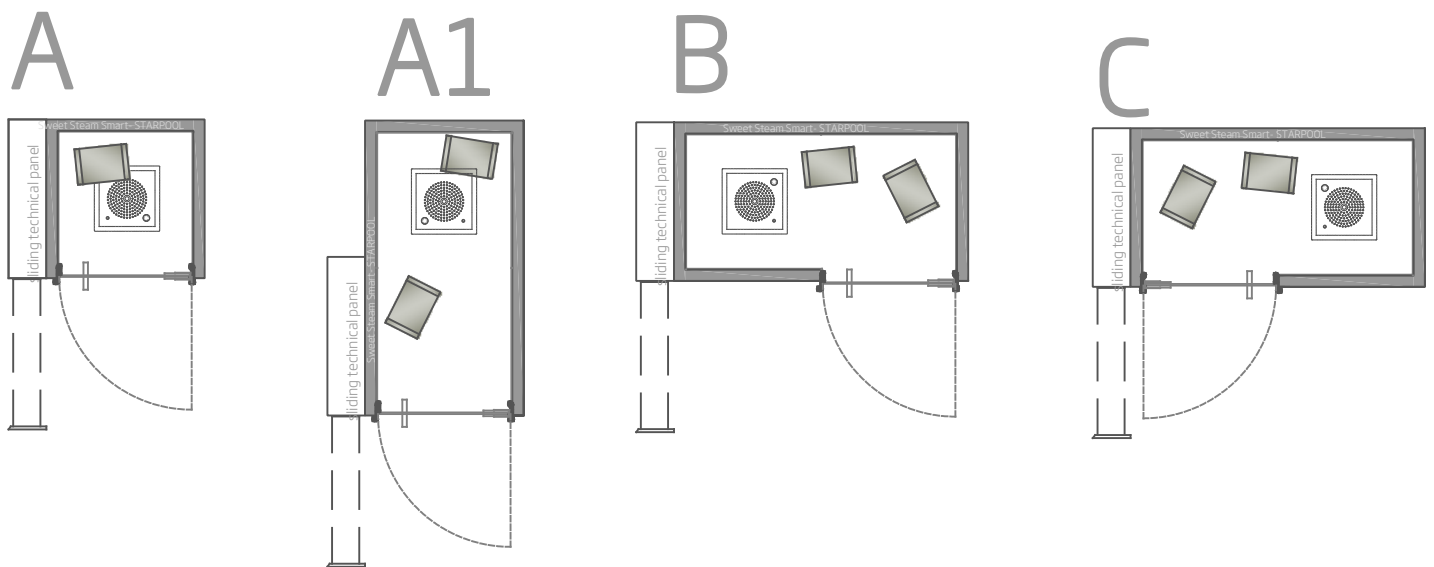

REMOTE CONTROL TECHNICAL PANEL

wellness concept

INTEGRATED TECHNICAL PANEL

SWEET COLLECTION
SWEET STEAM SMART STANDARD

dim. 105/130x195/220x233 H
cm

print scale/A4 1:50
rev.00/15

REMOTE CONTROL TECHNICAL PANEL

wellness concept

max distance = 600 cm

INTEGRATED TECHNICAL PANEL

<p>SWEET COLLECTION SWEET STEAM SMART VISION</p>	<p>dim. 105/130x195/220x233 H cm</p>	<p>print scale/A4 1:50 rev.00/15</p>
--	--	--

The information contained in this drawing is the sole property of STARPOOL S.r.l. Any reproduction, copy, modification, use or communication to a third party without written permission of the owner is prohibited. Unauthorized use of this intellectual property is strictly prohibited and may be a violation of law.