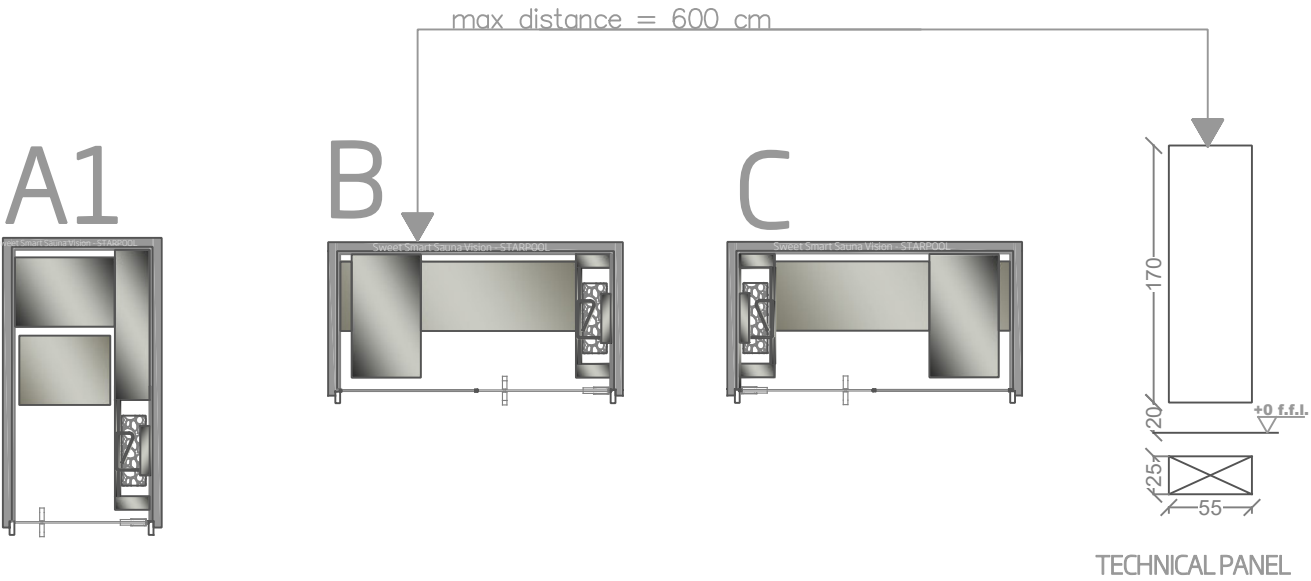

REMOTE CONTROL TECHNICAL PANEL

INTEGRATED TECHNICAL PANEL

SWEET COLLECTION
SWEET SAUNA SMART STANDARD

dim.
105/130x195/220x233H

print scale/A4
1:50
rev.00/15

REMOTE CONTROL TECHNICAL PANEL

wellness concept

INTEGRATED TECHNICAL PANEL

SWEET COLLECTION
SWEET SAUNA SMART VISION

dim.
105/130x195/220x233H

print scale/A4
1:50
rev.00/15

The information contained in this drawing is the sole property of STARPOOL S.r.l. Any reproduction, copy, modification, use or communication to a third party without written permission of the owner is prohibited. Unauthorized use of this intellectual property is strictly prohibited and may be a violation of law.