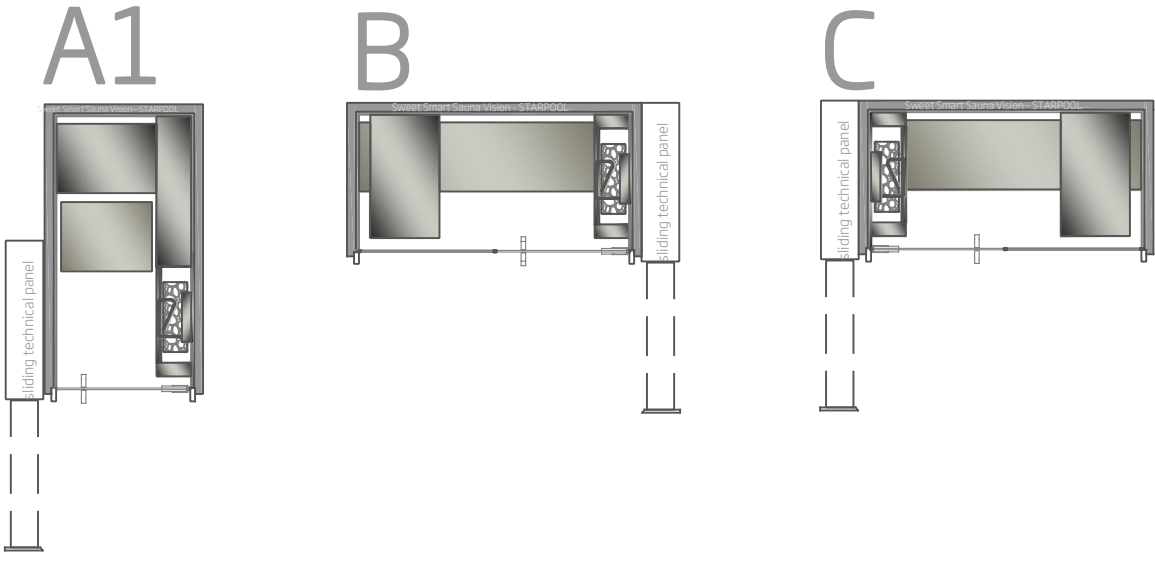

REMOTE CONTROL TECHNICAL PANEL

INTEGRATED TECHNICAL PANEL

SWEET COLLECTION
SWEET SAUNA SMART STANDARD

dim.
105/130x195/220x233H

print scale/A4
1:50
rev.00/15

REMOTE CONTROL TECHNICAL PANEL

wellness concept

INTEGRATED TECHNICAL PANEL

SWEET COLLECTION
SWEET SAUNA SMART VISION

dim.
105/130x195/220x233H

print scale/A4
1:50
rev.00/15

The information contained in this drawing is the sole property of STARPOOL S.r.l. Any reproduction, copy, modification, use or communication to a third party without written permission of the owner is prohibited. Unauthorized use of this intellectual property is strictly prohibited and may be a violation of law.