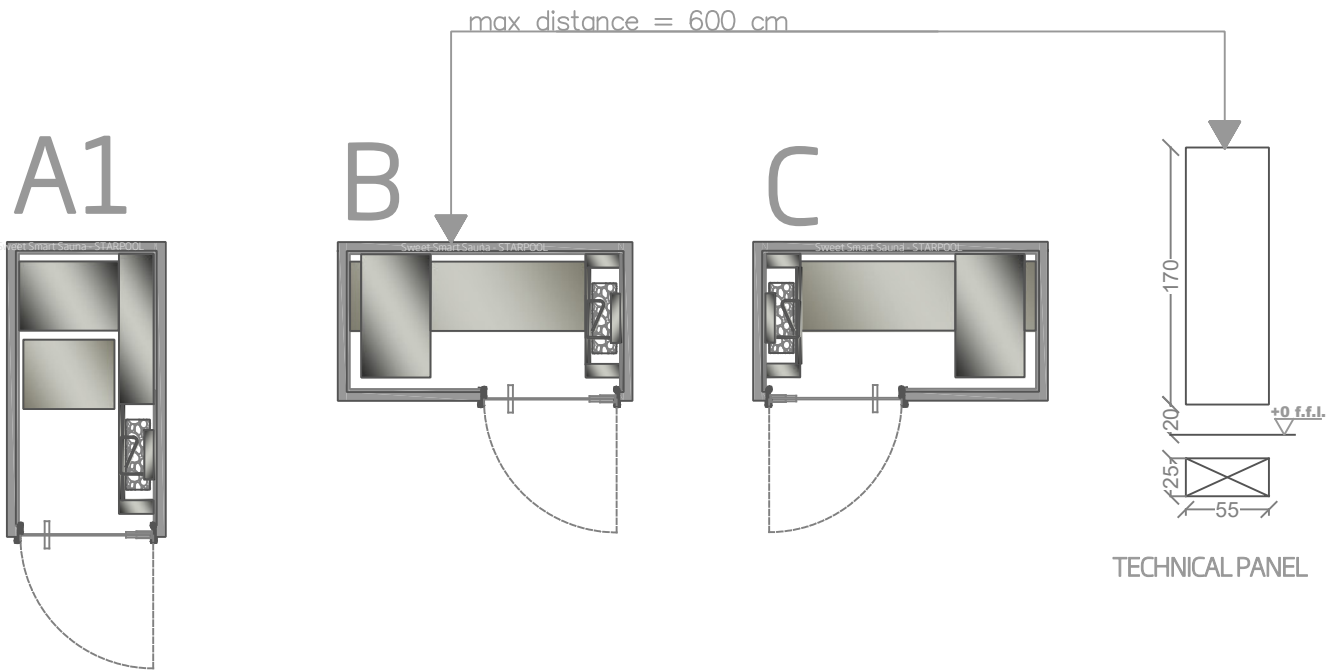

REMOTE CONTROL TECHNICAL PANEL

INTEGRATED TECHNICAL PANEL

SWEET COLLECTION
SWEET SAUNA SMART STANDARD

dim.
105/130x195/220x233H

print scale/A4
1:50
rev.00/15

REMOTE CONTROL TECHNICAL PANEL

wellness concept

INTEGRATED TECHNICAL PANEL

SWEET COLLECTION
SWEET SAUNA SMART VISION

dim.
105/130x195/220x233H

print scale/A4
1:50
rev.00/15

The information contained in this drawing is the sole property of STARPOOL S.r.l. Any reproduction, copy, modification, use or communication to a third party without written permission of the owner is prohibited. Unauthorized use of this intellectual property is strictly prohibited and may be a violation of law.