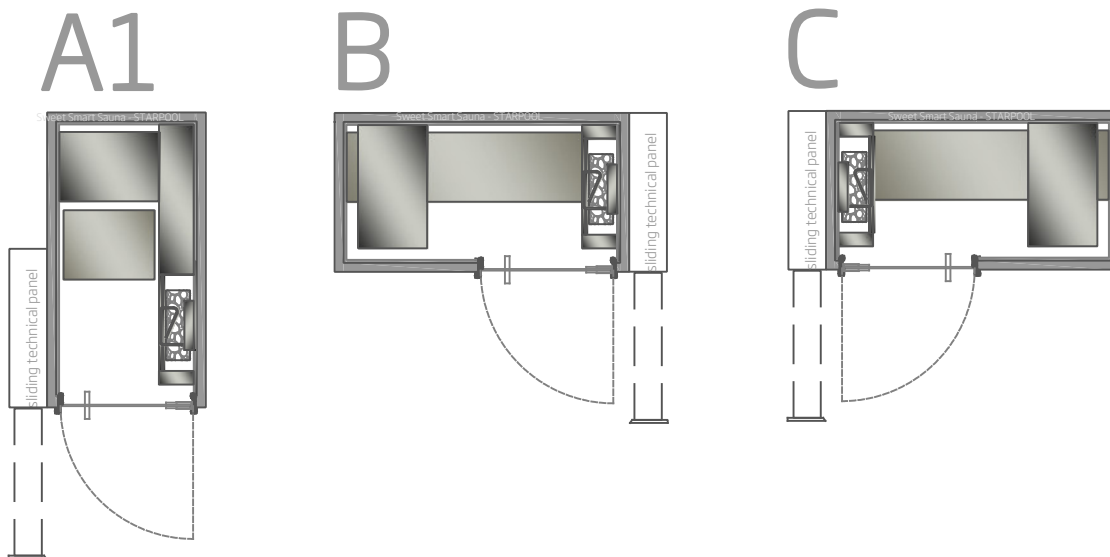

REMOTE CONTROL TECHNICAL PANEL

INTEGRATED TECHNICAL PANEL

SWEET COLLECTION
SWEET SAUNA SMART STANDARD

dim.
105/130x195/220x233H

print scale/A4
1:50
rev.00/15

REMOTE CONTROL TECHNICAL PANEL

wellness concept

INTEGRATED TECHNICAL PANEL

SWEET COLLECTION
SWEET SAUNA SMART VISION

dim.
105/130x195/220x233H

print scale/A4
1:50
rev.00/15

The information contained in this drawing is the sole property of STARPOOL S.r.l. Any reproduction, copy, modification, use or communication to a third party without written permission of the owner is prohibited. Unauthorized use of this intellectual property is strictly prohibited and may be a violation of law.