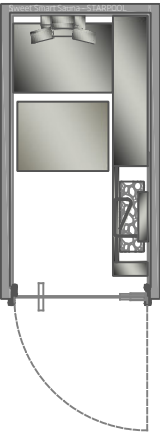

REMOTE CONTROL TECHNICAL PANEL

wellness concept

max distance = 600 cm

A1

B

C

TECHNICAL PANEL

INTEGRATED TECHNICAL PANEL

A1

B

C

SWEET COLLECTION
SWEET SAUNA SMART COMBI

dim.
105/130x195/220x233H

print scale/A4
1:50
rev.00/15

The information contained in this drawing is the sole property of STARPOOL S.r.l. Any reproduction, copy, modification, use or communication to a third party without written permission of the owner is prohibited. Unauthorized use of this intellectual property is strictly prohibited and may be a violation of law.

REMOTE CONTROL TECHNICAL PANEL

wellness concept

INTEGRATED TECHNICAL PANEL

SWEET COLLECTION
SWEET SAUNA SMART COMBI VISION

dim.
105/130x195/220x233H

print scale/A4
1:50
rev.00/15

The information contained in this drawing is the sole property of STARPOOL S.r.l. Any reproduction, copy, modification, use or communication to a third party without written permission of the owner is prohibited. Unauthorized use of this intellectual property is strictly prohibited and may be a violation of law.