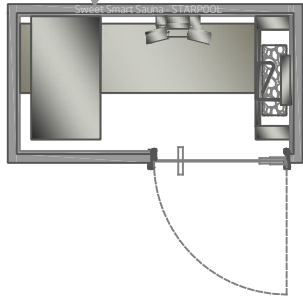

REMOTE CONTROL TECHNICAL PANEL

wellness concept

max distance = 600 cm

A1

B

C

TECHNICAL PANEL

INTEGRATED TECHNICAL PANEL

A1

B

C

SWEET COLLECTION
SWEET SAUNA SMART COMBI

dim.
105/130x195/220x233H

print scale/A4
1:50
rev.00/15

The information contained in this drawing is the sole property of STARPOOL S.r.l. Any reproduction, copy, modification, use or communication to a third party without written permission of the owner is prohibited. Unauthorized use of this intellectual property is strictly prohibited and may be a violation of law.

REMOTE CONTROL TECHNICAL PANEL

wellness concept

INTEGRATED TECHNICAL PANEL

SWEET COLLECTION
SWEET SAUNA SMART COMBI VISION

dim.
105/130x195/220x233H

print scale/A4
1:50
rev.00/15

The information contained in this drawing is the sole property of STARPOOL S.r.l. Any reproduction, copy, modification, use or communication to a third party without written permission of the owner is prohibited. Unauthorized use of this intellectual property is strictly prohibited and may be a violation of law.