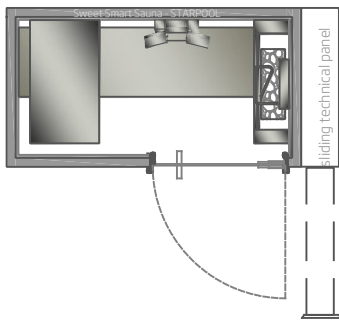

REMOTE CONTROL TECHNICAL PANEL

wellness concept

max distance = 600 cm

A1

B

C

TECHNICAL PANEL

INTEGRATED TECHNICAL PANEL

A1

B

C

SWEET COLLECTION
SWEET SAUNA SMART COMBI

dim.
105/130x195/220x233H

print scale/A4
1:50
rev.00/15

The information contained in this drawing is the sole property of STARPOOL S.r.l. Any reproduction, copy, modification, use or communication to a third party without written permission of the owner is prohibited. Unauthorized use of this intellectual property is strictly prohibited and may be a violation of law.

REMOTE CONTROL TECHNICAL PANEL

wellness concept

INTEGRATED TECHNICAL PANEL

SWEET COLLECTION
SWEET SAUNA SMART COMBI VISION

dim.
105/130x195/220x233H

print scale/A4
1:50
rev.00/15

The information contained in this drawing is the sole property of STARPOOL S.r.l. Any reproduction, copy, modification, use or communication to a third party without written permission of the owner is prohibited. Unauthorized use of this intellectual property is strictly prohibited and may be a violation of law.