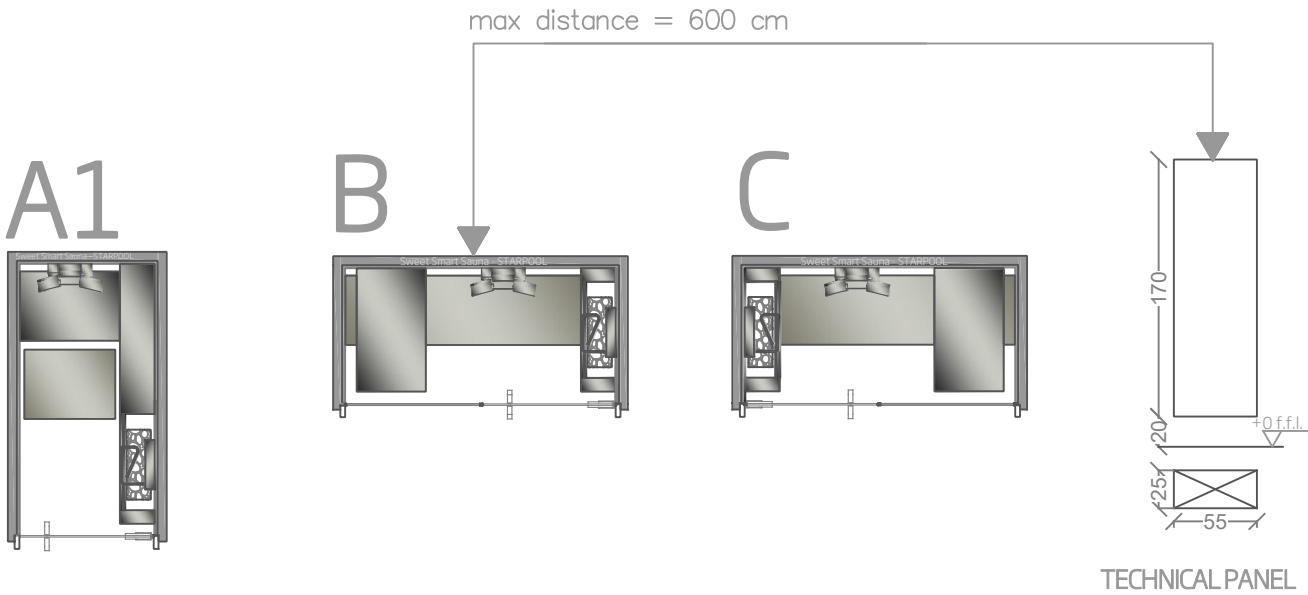

REMOTE CONTROL TECHNICAL PANEL

wellness concept

max distance = 600 cm

A1

B

C

TECHNICAL PANEL

INTEGRATED TECHNICAL PANEL

A1

B

C

SWEET COLLECTION
SWEET SAUNA SMART COMBI

dim.
105/130x195/220x233H

print scale/A4
1:50
rev.00/15

The information contained in this drawing is the sole property of STARPOOL S.r.l. Any reproduction, copy, modification, use or communication to a third party without written permission of the owner is prohibited. Unauthorized use of this intellectual property is strictly prohibited and may be a violation of law.

REMOTE CONTROL TECHNICAL PANEL

wellness concept

INTEGRATED TECHNICAL PANEL

SWEET COLLECTION
SWEET SAUNA SMART COMBI VISION

dim.
105/130x195/220x233H

print scale/A4
1:50
rev.00/15

The information contained in this drawing is the sole property of STARPOOL S.r.l. Any reproduction, copy, modification, use or communication to a third party without written permission of the owner is prohibited. Unauthorized use of this intellectual property is strictly prohibited and may be a violation of law.