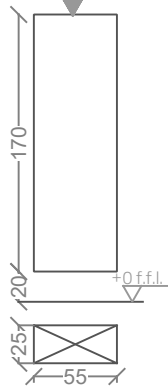

REMOTE CONTROL TECHNICAL PANEL

wellness concept

max distance = 600 cm

A1

B

C

TECHNICAL PANEL

INTEGRATED TECHNICAL PANEL

A1

B

C

SWEET COLLECTION
SWEET SAUNA SMART COMBI

dim.
105/130x195/220x233H

print scale/A4
1:50
rev.00/15

The information contained in this drawing is the sole property of STARPOOL S.r.l. Any reproduction, copy, modification, use or communication to a third party without written permission of the owner is prohibited. Unauthorized use of this intellectual property is strictly prohibited and may be a violation of law.

REMOTE CONTROL TECHNICAL PANEL

wellness concept

INTEGRATED TECHNICAL PANEL

SWEET COLLECTION
SWEET SAUNA SMART COMBI VISION

dim.
105/130x195/220x233H

print scale/A4
1:50
rev.00/15

The information contained in this drawing is the sole property of STARPOOL S.r.l. Any reproduction, copy, modification, use or communication to a third party without written permission of the owner is prohibited. Unauthorized use of this intellectual property is strictly prohibited and may be a violation of law.