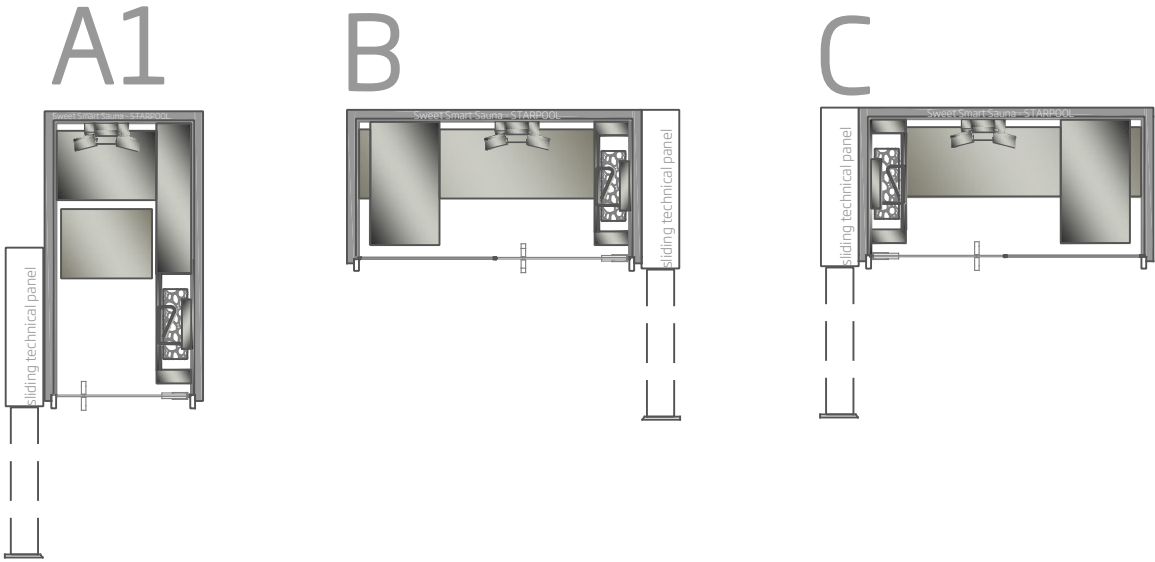

REMOTE CONTROL TECHNICAL PANEL

wellness concept

max distance = 600 cm

A1

B

C

TECHNICAL PANEL

INTEGRATED TECHNICAL PANEL

A1

B

C

SWEET COLLECTION
SWEET SAUNA SMART COMBI

dim.
105/130x195/220x233H

print scale/A4
1:50
rev.00/15

The information contained in this drawing is the sole property of STARPOOL S.r.l. Any reproduction, copy, modification, use or communication to a third party without written permission of the owner is prohibited. Unauthorized use of this intellectual property is strictly prohibited and may be a violation of law.

REMOTE CONTROL TECHNICAL PANEL

wellness concept

INTEGRATED TECHNICAL PANEL

SWEET COLLECTION
SWEET SAUNA SMART COMBI VISION

dim.
105/130x195/220x233H

print scale/A4
1:50
rev.00/15

The information contained in this drawing is the sole property of STARPOOL S.r.l. Any reproduction, copy, modification, use or communication to a third party without written permission of the owner is prohibited. Unauthorized use of this intellectual property is strictly prohibited and may be a violation of law.