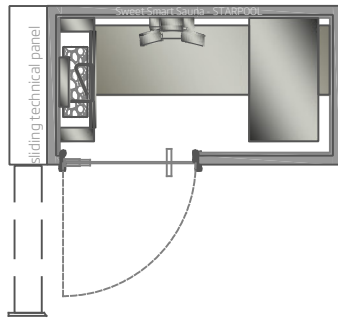

REMOTE CONTROL TECHNICAL PANEL

wellness concept

max distance = 600 cm

A1

B

C

TECHNICAL PANEL

INTEGRATED TECHNICAL PANEL

A1

B

C

SWEET COLLECTION
SWEET SAUNA SMART COMBI

dim.
105/130x195/220x233H

print scale/A4
1:50
rev.00/15

The information contained in this drawing is the sole property of STARPOOL S.r.l. Any reproduction, copy, modification, use or communication to a third party without written permission of the owner is prohibited. Unauthorized use of this intellectual property is strictly prohibited and may be a violation of law.

REMOTE CONTROL TECHNICAL PANEL

wellness concept

INTEGRATED TECHNICAL PANEL

SWEET COLLECTION
SWEET SAUNA SMART COMBI VISION

dim.
105/130x195/220x233H

print scale/A4
1:50
rev.00/15

The information contained in this drawing is the sole property of STARPOOL S.r.l. Any reproduction, copy, modification, use or communication to a third party without written permission of the owner is prohibited. Unauthorized use of this intellectual property is strictly prohibited and may be a violation of law.