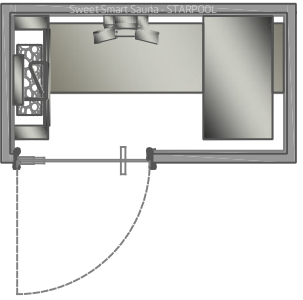

REMOTE CONTROL TECHNICAL PANEL

wellness concept

max distance = 600 cm

A1

B

C

TECHNICAL PANEL

INTEGRATED TECHNICAL PANEL

A1

B

C

SWEET COLLECTION
SWEET SAUNA SMART COMBI

dim.
105/130x195/220x233H

print scale/A4
1:50
rev.00/15

The information contained in this drawing is the sole property of STARPOOL S.r.l. Any reproduction, copy, modification, use or communication to a third party without written permission of the owner is prohibited. Unauthorized use of this intellectual property is strictly prohibited and may be a violation of law.

REMOTE CONTROL TECHNICAL PANEL

wellness concept

INTEGRATED TECHNICAL PANEL

SWEET COLLECTION
SWEET SAUNA SMART COMBI VISION

dim.
105/130x195/220x233H

print scale/A4
1:50
rev.00/15

The information contained in this drawing is the sole property of STARPOOL S.r.l. Any reproduction, copy, modification, use or communication to a third party without written permission of the owner is prohibited. Unauthorized use of this intellectual property is strictly prohibited and may be a violation of law.