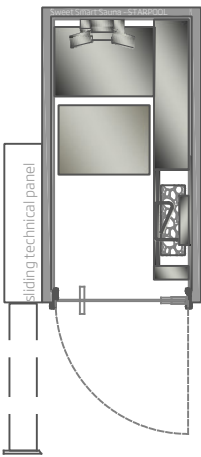

REMOTE CONTROL TECHNICAL PANEL

wellness concept

max distance = 600 cm

A1

B

C

TECHNICAL PANEL

INTEGRATED TECHNICAL PANEL

A1

B

C

SWEET COLLECTION
SWEET SAUNA SMART COMBI

dim.
105/130x195/220x233H

print scale/A4
1:50
rev.00/15

The information contained in this drawing is the sole property of STARPOOL S.r.l. Any reproduction, copy, modification, use or communication to a third party without written permission of the owner is prohibited. Unauthorized use of this intellectual property is strictly prohibited and may be a violation of law.

REMOTE CONTROL TECHNICAL PANEL

wellness concept

INTEGRATED TECHNICAL PANEL

SWEET COLLECTION
SWEET SAUNA SMART COMBI VISION

dim.
105/130x195/220x233H

print scale/A4
1:50
rev.00/15

The information contained in this drawing is the sole property of STARPOOL S.r.l. Any reproduction, copy, modification, use or communication to a third party without written permission of the owner is prohibited. Unauthorized use of this intellectual property is strictly prohibited and may be a violation of law.