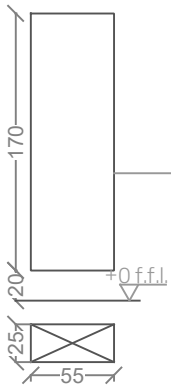

TECHNICAL PANEL

max distance = 600 cm

A

SWEET COLLECTION
SWEET ICE PROFESSIONAL

dim.
285x195x243 Hcm

print scale/A4
1:50
rev.02/19

TECHNICAL PANEL

max distance = 600 cm

SWEET COLLECTION
SWEET ICE PROFESSIONAL

dim.
285x285x243 Hcm

print scale/A4
1:50
rev.02/19

TECHNICAL PANEL

max distance = 600 cm

SWEET COLLECTION
SWEET ICE PROFESSIONAL VISION

dim.
285x195x243 Hcm

print scale/A4
1:50
rev.02/19

TECHNICAL PANEL

max distance = 600 cm

A

SWEET COLLECTION
SWEET ICE PROFESSIONAL VISION

dim.
285x285x243 Hcm

print scale/A4
1:50
rev.02/19