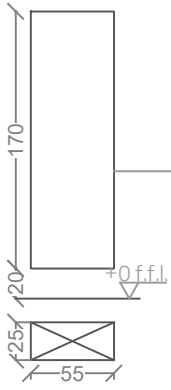

TECHNICAL PANEL

max distance = 600 cm

A

SWEET COLLECTION
SWEET ICE PROFESSIONAL

dim.
285x195x243 Hcm

print scale/A4
1:50
rev.02/19

TECHNICAL PANEL

max distance = 600 cm

SWEET COLLECTION
SWEET ICE PROFESSIONAL

dim.
285x285x243 Hcm

print scale/A4
1:50
rev.02/19

TECHNICAL PANEL

max distance = 600 cm

SWEET COLLECTION
SWEET ICE PROFESSIONAL VISION

dim.
285x195x243 Hcm

print scale/A4
1:50
rev.02/19

TECHNICAL PANEL

max distance = 600 cm

A

SWEET COLLECTION
SWEET ICE PROFESSIONAL VISION

dim.
285x285x243 Hcm

print scale/A4
1:50
rev.02/19