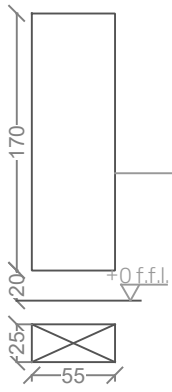

TECHNICAL PANEL

max distance = 600 cm

A

SWEET COLLECTION
SWEET ICE PROFESSIONAL

dim.
285x195x243 Hcm

print scale/A4
1:50
rev.02/19

TECHNICAL PANEL

max distance = 600 cm

SWEET COLLECTION
SWEET ICE PROFESSIONAL

dim.
285x285x243 Hcm

print scale/A4
1:50
rev.02/19

TECHNICAL PANEL

max distance = 600 cm

SWEET COLLECTION
SWEET ICE PROFESSIONAL VISION

dim.
285x195x243 Hcm

print scale/A4
1:50
rev.02/19

TECHNICAL PANEL

max distance = 600 cm

A

SWEET COLLECTION
SWEET ICE PROFESSIONAL VISION

dim.
285x285x243 Hcm

print scale/A4
1:50
rev.02/19