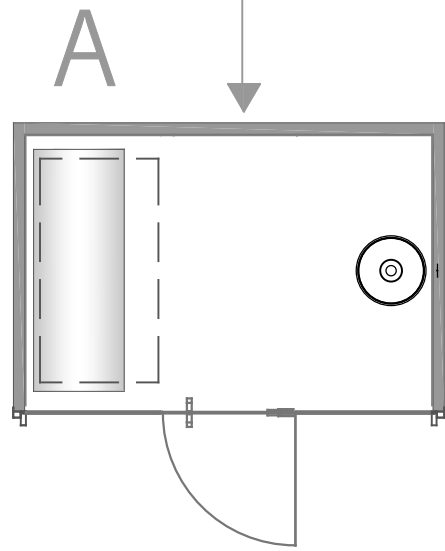

TECHNICAL PANEL

max distance = 600 cm

A

SWEET COLLECTION
SWEET ICE PROFESSIONAL

dim.
285x195x243 Hcm

print scale/A4
1:50
rev.02/19

TECHNICAL PANEL

max distance = 600 cm

SWEET COLLECTION
SWEET ICE PROFESSIONAL

dim.
285x285x243 Hcm

print scale/A4
1:50
rev.02/19

TECHNICAL PANEL

max distance = 600 cm

SWEET COLLECTION
SWEET ICE PROFESSIONAL VISION

dim.
285x195x243 Hcm

print scale/A4
1:50
rev.02/19

TECHNICAL PANEL

max distance = 600 cm

A

SWEET COLLECTION
SWEET ICE PROFESSIONAL VISION

dim.
285x285x243 Hcm

print scale/A4
1:50
rev.02/19