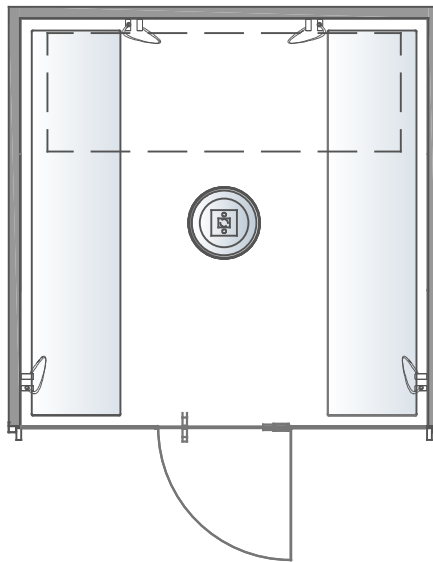

TECHNICAL PANEL

max distance = 600 cm

A

SWEET COLLECTION
SWEET ICE PROFESSIONAL

dim.
285x195x243 Hcm

print scale/A4
1:50
rev.02/19

TECHNICAL PANEL

max distance = 600 cm

SWEET COLLECTION
SWEET ICE PROFESSIONAL

dim.
285x285x243 Hcm

print scale/A4
1:50
rev.02/19

TECHNICAL PANEL

max distance = 600 cm

SWEET COLLECTION
SWEET ICE PROFESSIONAL VISION

dim.
285x195x243 Hcm

print scale/A4
1:50
rev.02/19

TECHNICAL PANEL

max distance = 600 cm

A

SWEET COLLECTION
SWEET ICE PROFESSIONAL VISION

dim.
285x285x243 Hcm

print scale/A4
1:50
rev.02/19