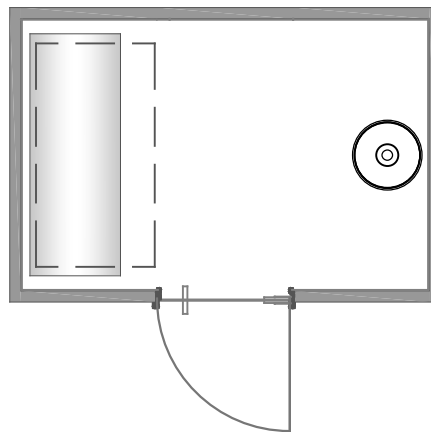

TECHNICAL PANEL

max distance = 600 cm

A

SWEET COLLECTION
SWEET ICE PROFESSIONAL

dim.
285x195x243 Hcm

print scale/A4
1:50
rev.02/19

TECHNICAL PANEL

max distance = 600 cm

SWEET COLLECTION
SWEET ICE PROFESSIONAL

dim.
285x285x243 Hcm

print scale/A4
1:50
rev.02/19

TECHNICAL PANEL

max distance = 600 cm

SWEET COLLECTION
SWEET ICE PROFESSIONAL VISION

dim.
285x195x243 Hcm

print scale/A4
1:50
rev.02/19

TECHNICAL PANEL

max distance = 600 cm

A

SWEET COLLECTION
SWEET ICE PROFESSIONAL VISION

dim.
285x285x243 Hcm

print scale/A4
1:50
rev.02/19