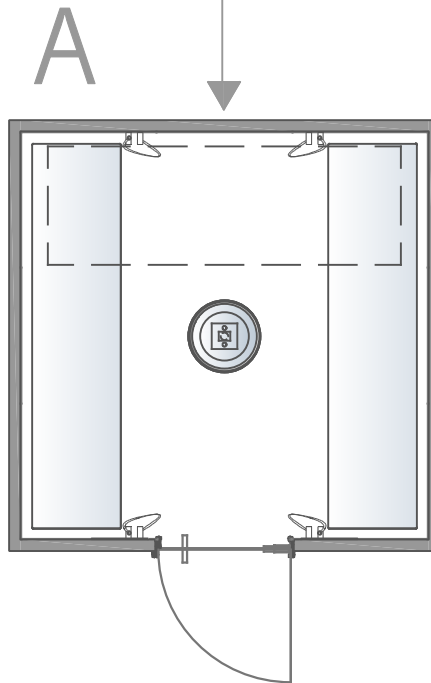

TECHNICAL PANEL

max distance = 600 cm

A

SWEET COLLECTION
SWEET ICE PROFESSIONAL

dim.
285x195x243 Hcm

print scale/A4
1:50
rev.02/19

TECHNICAL PANEL

max distance = 600 cm

SWEET COLLECTION
SWEET ICE PROFESSIONAL

dim.
285x285x243 Hcm

print scale/A4
1:50
rev.02/19

TECHNICAL PANEL

max distance = 600 cm

SWEET COLLECTION
SWEET ICE PROFESSIONAL VISION

dim.
285x195x243 Hcm

print scale/A4
1:50
rev.02/19

TECHNICAL PANEL

max distance = 600 cm

A

SWEET COLLECTION
SWEET ICE PROFESSIONAL VISION

dim.
285x285x243 Hcm

print scale/A4
1:50
rev.02/19