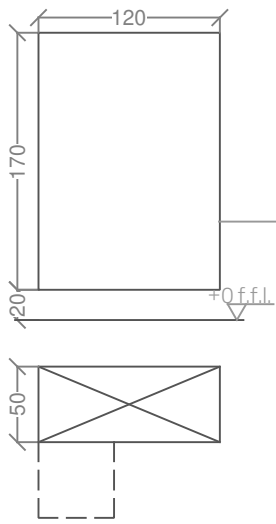

SOUL COLLECTION : STEAM HOME

dim.
195X150X233h cm

print scale/A4
1:50

issue
01/2019

B

C

TECHNICAL PANEL

max distance = 600 cm

B

C

SOUL COLLECTION : STEAM PROFESSIONAL

dim.
150X150X233h cm

print scale/A4
1:50

issue
02/2019

TECHNICAL PANEL

max distance = 600 cm

B

C

SOUL COLLECTION : STEAM PROFESSIONAL

dim.
195X150X233h cm

print scale/A4
1:50

issue
02/2019

TECHNICAL PANEL

max distance = 600 cm

B

C

SOUL COLLECTION : STEAM PROFESSIONAL

dim.
195X195X233h cm

print scale/A4
1:50

issue
02/2019

TECHNICAL PANEL

max distance = 600 cm