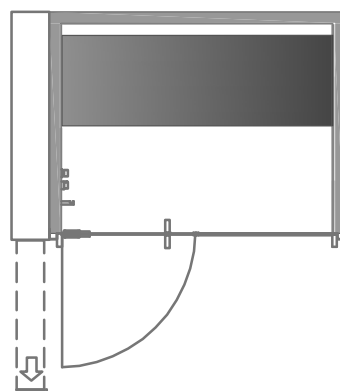

B

C

SOUL COLLECTION : STEAM HOME

dim.
150X150X233h cm

print scale/A4
1:50

issue
01/2019

B

C

SOUL COLLECTION : STEAM HOME

dim.
195X150X233h cm

print scale/A4
1:50

issue
01/2019

B

C

TECHNICAL PANEL

max distance = 600 cm

B

C

SOUL COLLECTION : STEAM PROFESSIONAL

dim.
150X150X233h cm

print scale/A4
1:50

issue
02/2019

TECHNICAL PANEL

max distance = 600 cm

B

C

SOUL COLLECTION : STEAM PROFESSIONAL

dim.
195X150X233h cm

print scale/A4
1:50

issue
02/2019

TECHNICAL PANEL

max distance = 600 cm