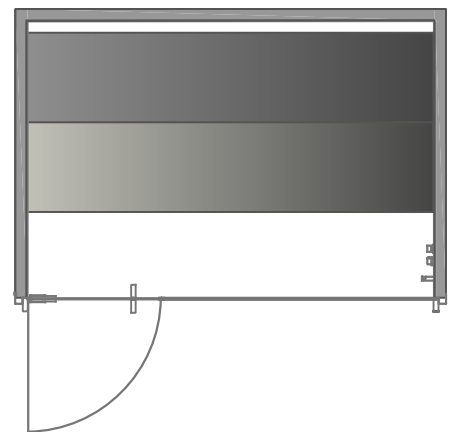

SOUL COLLECTION : STEAM HOME

dim.
195X150X233h cm

print scale/A4
1:50

issue
01/2019

B

C

TECHNICAL PANEL

max distance = 600 cm

B

C

SOUL COLLECTION : STEAM PROFESSIONAL

dim.
195X150X233h cm

print scale/A4
1:50

issue
02/2019

TECHNICAL PANEL

max distance = 600 cm

B

C

SOUL COLLECTION : STEAM PROFESSIONAL

dim.
195X195X233h cm

print scale/A4
1:50

issue
02/2019

TECHNICAL PANEL

max distance = 600 cm

A

B

C

SOUL COLLECTION : STEAM PROFESSIONAL

dim.
285X195X233h cm

print scale/A4
1:50

issue
02/2019