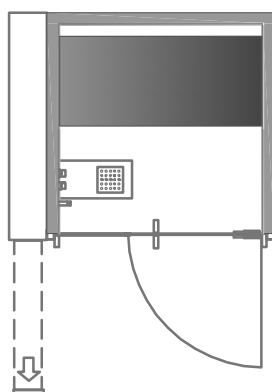

B

C

SOUL COLLECTION : STEAM HOME

dim.
150X150X233h cm

print scale/A4
1:50

issue
01/2019

B

C

SOUL COLLECTION : STEAM HOME

dim.
195X150X233h cm

print scale/A4
1:50

issue
01/2019

B

C

TECHNICAL PANEL

max distance = 600 cm

B

C

SOUL COLLECTION : STEAM PROFESSIONAL

dim.
150X150X233h cm

print scale/A4
1:50

issue
02/2019

TECHNICAL PANEL

max distance = 600 cm

B

C

SOUL COLLECTION : STEAM PROFESSIONAL

dim.
195X150X233h cm

print scale/A4
1:50

issue
02/2019

TECHNICAL PANEL

max distance = 600 cm