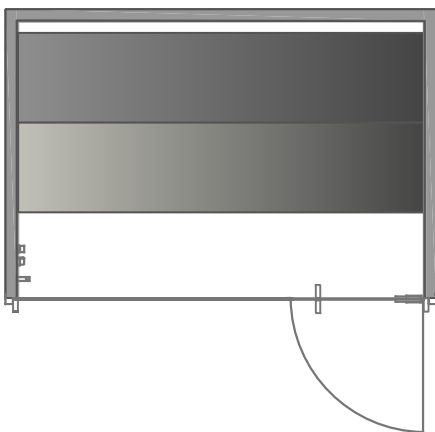

SOUL COLLECTION : STEAM HOME

dim.
195X150X233h cm

print scale/A4
1:50

issue
01/2019

B

C

TECHNICAL PANEL

max distance = 600 cm

B

C

SOUL COLLECTION : STEAM PROFESSIONAL

dim.
195X150X233h cm

print scale/A4
1:50

issue
02/2019

TECHNICAL PANEL

max distance = 600 cm

B

C

SOUL COLLECTION : STEAM PROFESSIONAL

dim.
195X195X233h cm

print scale/A4
1:50

issue
02/2019

TECHNICAL PANEL

max distance = 600 cm

A

B

C

SOUL COLLECTION : STEAM PROFESSIONAL

dim.
285X195X233h cm

print scale/A4
1:50

issue
02/2019