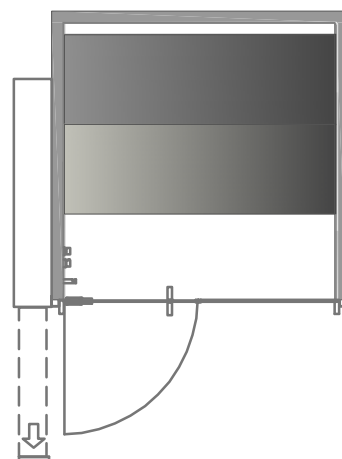

B

C

SOUL COLLECTION : STEAM HOME

dim.
150X150X233h cm

print scale/A4
1:50

issue
01/2019

B

C

SOUL COLLECTION : STEAM HOME

dim.
195X150X233h cm

print scale/A4
1:50

issue
01/2019

B

C

TECHNICAL PANEL

max distance = 600 cm

B

C

SOUL COLLECTION : STEAM PROFESSIONAL

dim.
150X150X233h cm

print scale/A4
1:50

issue
02/2019

TECHNICAL PANEL

max distance = 600 cm

B

C

SOUL COLLECTION : STEAM PROFESSIONAL

dim.
195X150X233h cm

print scale/A4
1:50

issue
02/2019

TECHNICAL PANEL

max distance = 600 cm