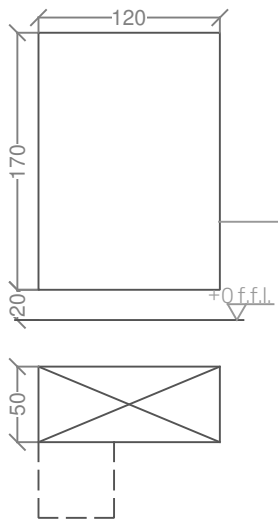

B

C

SOUL COLLECTION : STEAM PROFESSIONAL

dim.
150X150X233h cm

print scale/A4
1:50

issue
02/2019

TECHNICAL PANEL

max distance = 600 cm

B

C

SOUL COLLECTION : STEAM PROFESSIONAL

dim.
195X150X233h cm

print scale/A4
1:50

issue
02/2019

TECHNICAL PANEL

max distance = 600 cm

B

C

SOUL COLLECTION : STEAM PROFESSIONAL

dim.
195X195X233h cm

print scale/A4
1:50

issue
02/2019

TECHNICAL PANEL

max distance = 600 cm

A

B

C

SOUL COLLECTION : STEAM PROFESSIONAL

dim.
285X195X233h cm

print scale/A4
1:50

issue
02/2019