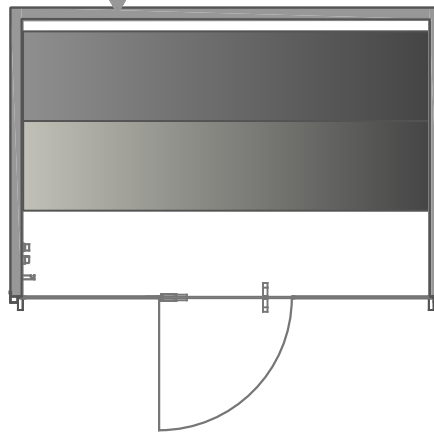

SOUL COLLECTION : STEAM HOME

dim.
195X150X233h cm

print scale/A4
1:50

issue
01/2019

B

C

TECHNICAL PANEL

max distance = 600 cm

B

C

SOUL COLLECTION : STEAM PROFESSIONAL

dim.
195X150X233h cm

print scale/A4
1:50

issue
02/2019

TECHNICAL PANEL

max distance = 600 cm

B

C

SOUL COLLECTION : STEAM PROFESSIONAL

dim.
195X195X233h cm

print scale/A4
1:50

issue
02/2019

TECHNICAL PANEL

max distance = 600 cm

A

B

C

SOUL COLLECTION : STEAM PROFESSIONAL

dim.
285X195X233h cm

print scale/A4
1:50

issue
02/2019