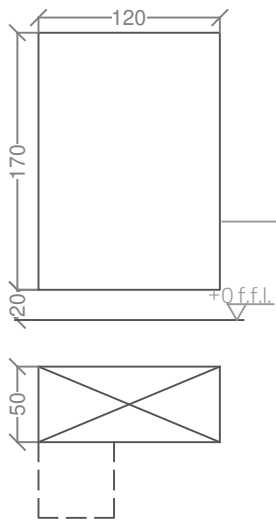

B

C

SOUL COLLECTION : STEAM HOME

dim.
150X150X233h cm

print scale/A4
1:50

issue
01/2019

B

C

SOUL COLLECTION : STEAM HOME

dim.
195X150X233h cm

print scale/A4
1:50

issue
01/2019

B

C

TECHNICAL PANEL

max distance = 600 cm

B

C

SOUL COLLECTION : STEAM PROFESSIONAL

dim.
150X150X233h cm

print scale/A4
1:50

issue
02/2019

TECHNICAL PANEL

max distance = 600 cm

B

C

SOUL COLLECTION : STEAM PROFESSIONAL

dim.
195X150X233h cm

print scale/A4
1:50

issue
02/2019

TECHNICAL PANEL

max distance = 600 cm