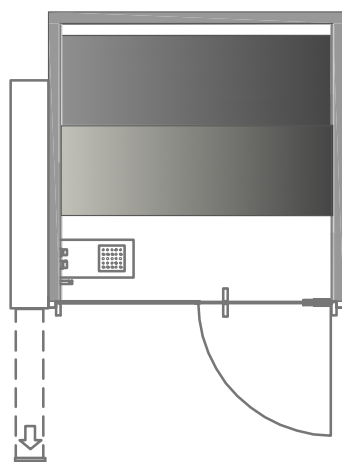

B

C

SOUL COLLECTION : STEAM HOME

dim.
150X150X233h cm

print scale/A4
1:50

issue
01/2019

B

C

SOUL COLLECTION : STEAM HOME

dim.
195X150X233h cm

print scale/A4
1:50

issue
01/2019

B

C

TECHNICAL PANEL

max distance = 600 cm

B

C

SOUL COLLECTION : STEAM PROFESSIONAL

dim.
150X150X233h cm

print scale/A4
1:50

issue
02/2019

TECHNICAL PANEL

max distance = 600 cm

B

C

SOUL COLLECTION : STEAM PROFESSIONAL

dim.
195X150X233h cm

print scale/A4
1:50

issue
02/2019

TECHNICAL PANEL

max distance = 600 cm