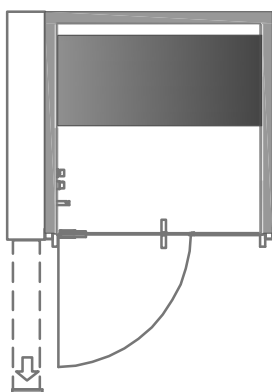

B

C

SOUL COLLECTION : STEAM HOME

dim.
150X150X233h cm

print scale/A4
1:50

issue
01/2019

B

C

SOUL COLLECTION : STEAM HOME

dim.
195X150X233h cm

print scale/A4
1:50

issue
01/2019

B

C

TECHNICAL PANEL

max distance = 600 cm

B

C

SOUL COLLECTION : STEAM PROFESSIONAL

dim.
150X150X233h cm

print scale/A4
1:50

issue
02/2019

TECHNICAL PANEL

max distance = 600 cm

B

C

SOUL COLLECTION : STEAM PROFESSIONAL

dim.
195X150X233h cm

print scale/A4
1:50

issue
02/2019

TECHNICAL PANEL

max distance = 600 cm