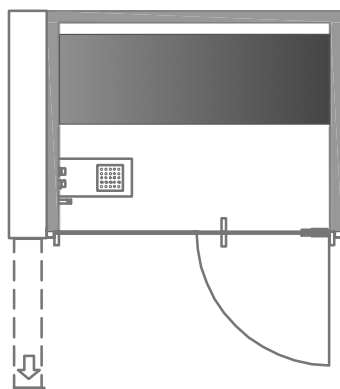

B

C

SOUL COLLECTION : STEAM HOME

dim.
150X150X233h cm

print scale/A4
1:50

issue
01/2019

B

C

SOUL COLLECTION : STEAM HOME

dim.
195X150X233h cm

print scale/A4
1:50

issue
01/2019

B

C

TECHNICAL PANEL

max distance = 600 cm

B

C

SOUL COLLECTION : STEAM PROFESSIONAL

dim.
150X150X233h cm

print scale/A4
1:50

issue
02/2019

TECHNICAL PANEL

max distance = 600 cm

B

C

SOUL COLLECTION : STEAM PROFESSIONAL

dim.
195X150X233h cm

print scale/A4
1:50

issue
02/2019

TECHNICAL PANEL

max distance = 600 cm