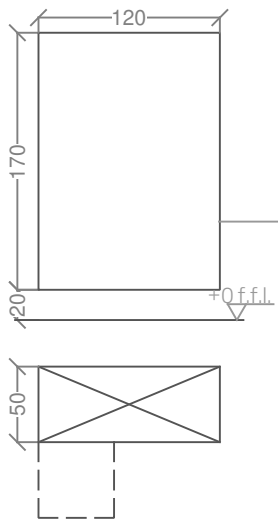

B

C

SOUL COLLECTION : STEAM PROFESSIONAL

dim.
150X150X233h cm

print scale/A4
1:50

issue
02/2019

TECHNICAL PANEL

max distance = 600 cm

B

C

SOUL COLLECTION : STEAM PROFESSIONAL

dim.
195X150X233h cm

print scale/A4
1:50

issue
02/2019

TECHNICAL PANEL

max distance = 600 cm

B

C

SOUL COLLECTION : STEAM PROFESSIONAL

dim.
195X195X233h cm

print scale/A4
1:50

issue
02/2019

TECHNICAL PANEL

max distance = 600 cm

A

B

C

SOUL COLLECTION : STEAM PROFESSIONAL

dim.
285X195X233h cm

print scale/A4
1:50

issue
02/2019