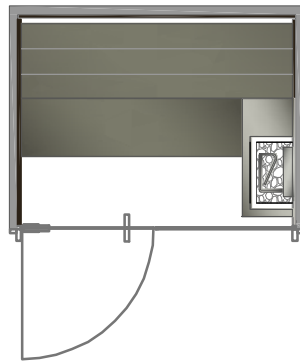

B

C

SOUL COLLECTION : SAUNA HOME

dim.
150X150X233h cm

print scale/A4
1:50

issue
02/2019

B

C

print scale/A4
1:50

issue
02/2019

TECHNICAL PANEL

max distance = 600 cm

B

C

SOUL COLLECTION: SAUNA PRO

dim.
150X150X233h cm

print scale/A4
1:50

issue
01/2019

TECHNICAL PANEL

max distance = 600 cm

B

C

SOUL COLLECTION : SAUNA PRO

dim.
195X150X233h cm

print scale/A4
1:50

issue
01/2019

TECHNICAL PANEL

max distance = 600 cm

B

C

SOUL COLLECTION : SAUNA PRO

dim.
195X195X233h cm