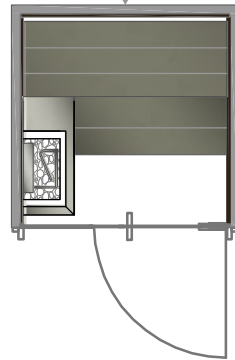

B

C

SOUL COLLECTION : SAUNA HOME

dim.
150X150X233h cm

print scale/A4
1:50

issue
02/2019

B

C

SOUL COLLECTION : SAUNA HOME

dim.
195X150X233h cm

print scale/A4
1:50

issue
02/2019

B

C

SOUL COLLECTION : SAUNA HOME

dim.
195X195X233h cm

print scale/A4
1:50

issue
02/2019

TECHNICAL PANEL

max distance = 600 cm

B

C

SOUL COLLECTION: SAUNA PRO

dim.
150X150X233h cm

print scale/A4
1:50

issue
01/2019

TECHNICAL PANEL

max distance = 600 cm

B

C

SOUL COLLECTION : SAUNA PRO

dim.
195X150X233h cm