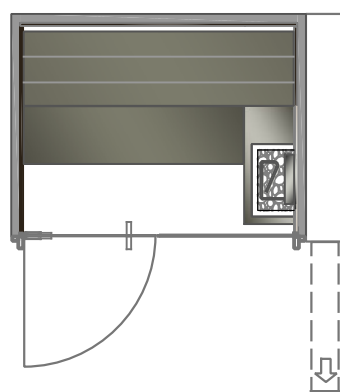

B

C

SOUL COLLECTION : SAUNA HOME

dim.
150X150X233h cm

print scale/A4
1:50

issue
02/2019

B

C

SOUL COLLECTION : SAUNA HOME

dim.
195X150X233h cm

print scale/A4
1:50

issue
02/2019

B

C

SOUL COLLECTION : SAUNA HOME

dim.
195X195X233h cm

print scale/A4
1:50

issue
02/2019

TECHNICAL PANEL

max distance = 600 cm

B

C

SOUL COLLECTION: SAUNA PRO

dim.
150X150X233h cm

dim.
285X195X233h cm

print scale/A4
1:50

issue
01/2019