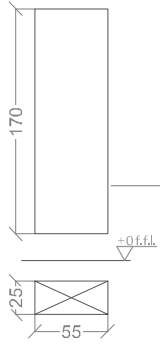

SOUL COLLECTION : SAUNA HOME

dim.
195X150X233h cm

print scale/A4
1:50

issue
02/2019

B

C

SOUL COLLECTION : SAUNA HOME

dim.
195X195X233h cm

print scale/A4
1:50

issue
02/2019

TECHNICAL PANEL

max distance = 600 cm

B

C

SOUL COLLECTION: SAUNA PRO

dim.
150X150X233h cm

print scale/A4
1:50

issue
01/2019

TECHNICAL PANEL

max distance = 600 cm

B

C

SOUL COLLECTION : SAUNA PRO

dim.
195X150X233h cm

dim.
285X195X233h cm

print scale/A4
1:50

issue
01/2019