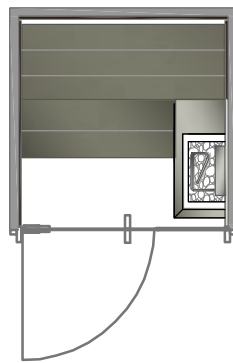

B

C

SOUL COLLECTION : SAUNA HOME

dim.
150X150X233h cm

print scale/A4
1:50

issue
02/2019

B

C

SOUL COLLECTION : SAUNA HOME

dim.
195X150X233h cm

print scale/A4
1:50

issue
02/2019

B

C

SOUL COLLECTION : SAUNA HOME

dim.
195X195X233h cm

print scale/A4
1:50

issue
02/2019

TECHNICAL PANEL

max distance = 600 cm

B

C

SOUL COLLECTION: SAUNA PRO

dim.
150X150X233h cm

print scale/A4
1:50

issue
01/2019

TECHNICAL PANEL

max distance = 600 cm

B

C

SOUL COLLECTION : SAUNA PRO

dim.
195X150X233h cm