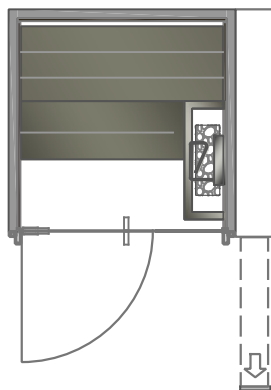

B

C

SOUL COLLECTION : SAUNA HOME

dim.
150X150X233h cm

print scale/A4
1:50

issue
02/2019

B

C

SOUL COLLECTION : SAUNA HOME

dim.
195X150X233h cm

print scale/A4
1:50

issue
02/2019

B

C

SOUL COLLECTION : SAUNA HOME

dim.
195X195X233h cm

print scale/A4
1:50

issue
02/2019

TECHNICAL PANEL

max distance = 600 cm

B

C

SOUL COLLECTION: SAUNA PRO

dim.
150X150X233h cm

dim.
285X195X233h cm

print scale/A4
1:50

issue
01/2019