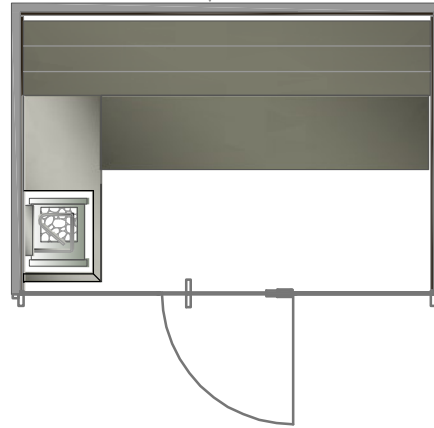

B

C

SOUL COLLECTION : SAUNA HOME

dim.
150X150X233h cm

print scale/A4
1:50

issue
02/2019

B

C

print scale/A4
1:50

issue
01/2019

TECHNICAL PANEL

max distance = 600 cm

B

C

SOUL COLLECTION : SAUNA PRO

dim.
195X195X233h cm

print scale/A4
1:50

issue
01/2019

TECHNICAL PANEL

max distance = 600 cm

A

B

C

SOUL COLLECTION : SAUNA PRO

dim.
285X195X233h cm

print scale/A4
1:50

issue
01/2019