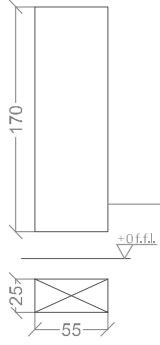

print scale/A4
1:50

issue
02/2019

TECHNICAL PANEL

max distance = 600 cm

B

C

SOUL COLLECTION: SAUNA PRO

dim.
150X150X233h cm

print scale/A4
1:50

issue
01/2019

TECHNICAL PANEL

max distance = 600 cm

B

C

SOUL COLLECTION : SAUNA PRO

dim.
195X150X233h cm

print scale/A4
1:50

issue
01/2019

TECHNICAL PANEL

max distance = 600 cm

B

C

SOUL COLLECTION : SAUNA PRO

dim.
195X195X233h cm

dim.
285X195X233h cm

print scale/A4
1:50

issue
01/2019