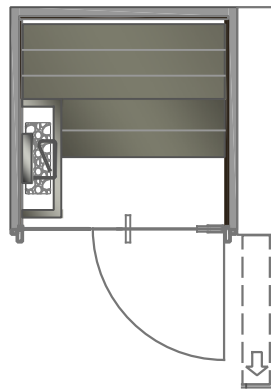

B

C

SOUL COLLECTION : SAUNA HOME

dim.
150X150X233h cm

print scale/A4
1:50

issue
02/2019

B

C

SOUL COLLECTION : SAUNA HOME

dim.
195X150X233h cm

print scale/A4
1:50

issue
02/2019

B

C

SOUL COLLECTION : SAUNA HOME

dim.
195X195X233h cm

print scale/A4
1:50

issue
02/2019

TECHNICAL PANEL

max distance = 600 cm

B

C

SOUL COLLECTION: SAUNA PRO

dim.
150X150X233h cm

dim.
285X195X233h cm

print scale/A4
1:50

issue
01/2019