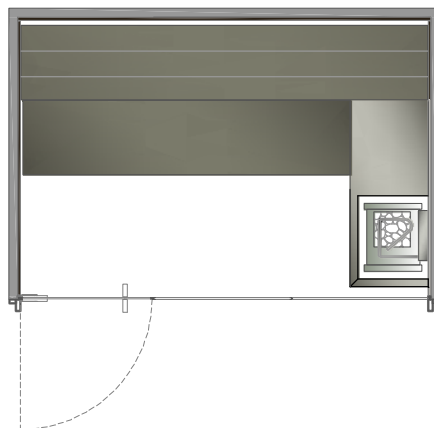

print scale/A4
1:50

issue
01/2019

TECHNICAL PANEL

max distance = 600 cm

B

C

SOUL COLLECTION : SAUNA PRO

dim.
195X150X233h cm

print scale/A4
1:50

issue
01/2019

TECHNICAL PANEL

max distance = 600 cm

B

C

SOUL COLLECTION : SAUNA PRO

dim.
195X195X233h cm

print scale/A4
1:50

issue
01/2019

TECHNICAL PANEL

max distance = 600 cm

A

B

C

SOUL COLLECTION : SAUNA PRO

dim.
285X195X233h cm

print scale/A4
1:50

issue
01/2019