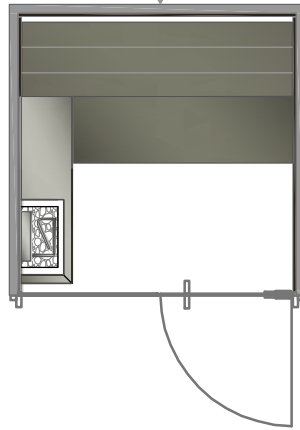

B

C

SOUL COLLECTION : SAUNA HOME

dim.
150X150X233h cm

print scale/A4
1:50

issue
02/2019

B

C

print scale/A4
1:50

issue
01/2019

TECHNICAL PANEL

max distance = 600 cm

B

C

SOUL COLLECTION : SAUNA PRO

dim.
195X150X233h cm

print scale/A4
1:50

issue
01/2019

TECHNICAL PANEL

max distance = 600 cm

B

C

SOUL COLLECTION : SAUNA PRO

dim.
195X195X233h cm

dim.
285X195X233h cm

print scale/A4
1:50

issue
01/2019