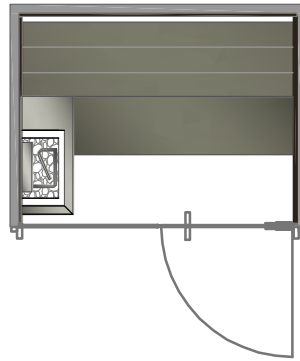

B

C

SOUL COLLECTION : SAUNA HOME

dim.
150X150X233h cm

print scale/A4
1:50

issue
02/2019

B

C

print scale/A4
1:50

issue
02/2019

TECHNICAL PANEL

max distance = 600 cm

B

C

SOUL COLLECTION: SAUNA PRO

dim.
150X150X233h cm

print scale/A4
1:50

issue
01/2019

TECHNICAL PANEL

max distance = 600 cm

B

C

SOUL COLLECTION : SAUNA PRO

dim.
195X150X233h cm

print scale/A4
1:50

issue
01/2019

TECHNICAL PANEL

max distance = 600 cm

B

C

SOUL COLLECTION : SAUNA PRO

dim.
195X195X233h cm