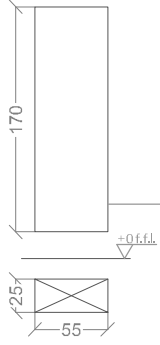

B

C

SOUL COLLECTION : SAUNA HOME

dim.
150X150X233h cm

print scale/A4
1:50

issue
02/2019

B

C

SOUL COLLECTION : SAUNA HOME

dim.
195X150X233h cm

print scale/A4
1:50

issue
02/2019

B

C

SOUL COLLECTION : SAUNA HOME

dim.
195X195X233h cm

print scale/A4
1:50

issue
02/2019

TECHNICAL PANEL

max distance = 600 cm

B

C

SOUL COLLECTION: SAUNA PRO

dim.
150X150X233h cm

dim.
285X195X233h cm

print scale/A4
1:50

issue
01/2019