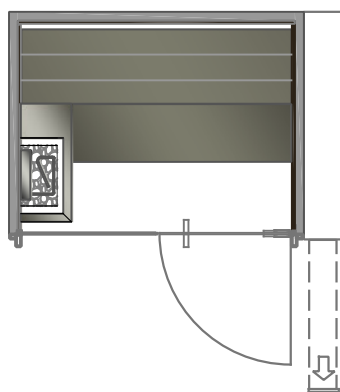

B

C

SOUL COLLECTION : SAUNA HOME

dim.
150X150X233h cm

print scale/A4
1:50

issue
02/2019

B

C

SOUL COLLECTION : SAUNA HOME

dim.
195X150X233h cm

print scale/A4
1:50

issue
02/2019

B

C

SOUL COLLECTION : SAUNA HOME

dim.
195X195X233h cm

print scale/A4
1:50

issue
02/2019

TECHNICAL PANEL

max distance = 600 cm

B

C

SOUL COLLECTION: SAUNA PRO

dim.
150X150X233h cm

dim.
285X195X233h cm

print scale/A4
1:50

issue
01/2019