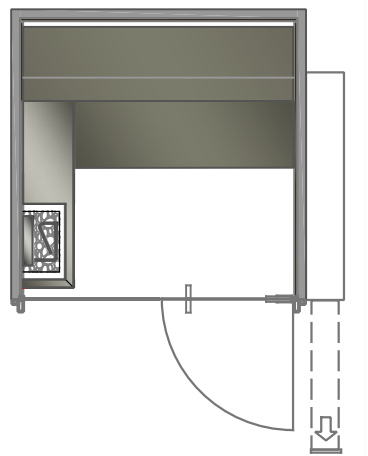

B

C

SOUL COLLECTION : SAUNA HOME

dim.
150X150X233h cm

print scale/A4
1:50

issue
02/2019

B

C

SOUL COLLECTION : SAUNA HOME

dim.
195X150X233h cm

print scale/A4
1:50

issue
02/2019

B

C

SOUL COLLECTION : SAUNA HOME

dim.
195X195X233h cm

print scale/A4
1:50

issue
02/2019

TECHNICAL PANEL

max distance = 600 cm

B

C

SOUL COLLECTION: SAUNA PRO

dim.
150X150X233h cm

print scale/A4
1:50

issue
01/2019

TECHNICAL PANEL

max distance = 600 cm

B

C

SOUL COLLECTION : SAUNA PRO

dim.
195X150X233h cm