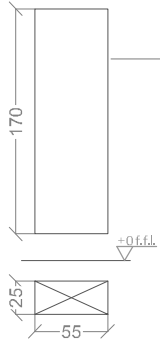

TECHNICAL PANEL

max distance = 600 cm