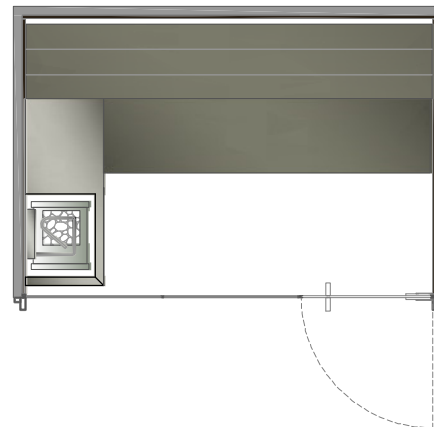

print scale/A4
1:50

issue
01/2019

TECHNICAL PANEL

max distance = 600 cm

B

C

SOUL COLLECTION : SAUNA PRO

dim.
195X195X233h cm

print scale/A4
1:50

issue
01/2019

TECHNICAL PANEL

max distance = 600 cm

A

B

C

SOUL COLLECTION : SAUNA PRO

dim.
285X195X233h cm

print scale/A4
1:50

issue
01/2019