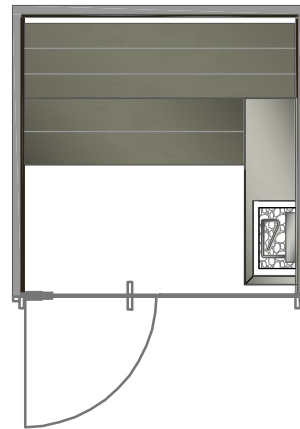

B

C

SOUL COLLECTION : SAUNA HOME

dim.
150X150X233h cm

print scale/A4
1:50

issue
02/2019

B

C

print scale/A4
1:50

issue
01/2019

TECHNICAL PANEL

max distance = 600 cm

B

C

SOUL COLLECTION : SAUNA PRO

dim.
195X150X233h cm

print scale/A4
1:50

issue
01/2019

TECHNICAL PANEL

max distance = 600 cm

B

C

SOUL COLLECTION : SAUNA PRO

dim.
195X195X233h cm

dim.
285X195X233h cm

print scale/A4
1:50

issue
01/2019