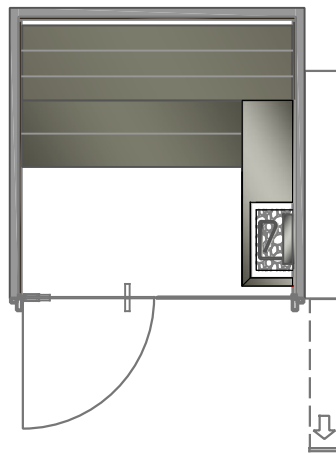

B

C

SOUL COLLECTION : SAUNA HOME

dim.
150X150X233h cm

print scale/A4
1:50

issue
02/2019

B

C

SOUL COLLECTION : SAUNA HOME

dim.
195X150X233h cm

print scale/A4
1:50

issue
02/2019

B

C

SOUL COLLECTION : SAUNA HOME

dim.
195X195X233h cm

print scale/A4
1:50

issue
02/2019

TECHNICAL PANEL

max distance = 600 cm

B

C

SOUL COLLECTION: SAUNA PRO

dim.
150X150X233h cm

dim.
285X195X233h cm

print scale/A4
1:50

issue
01/2019