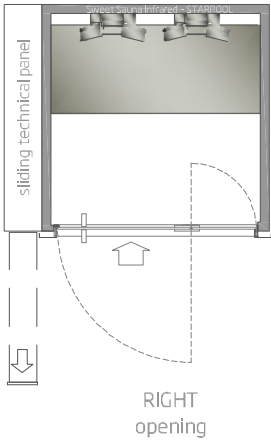

REMOTE CONTROL TECHNICAL PANEL

wellness concept

INTEGRATED TECHNICAL PANEL

SWEET COLLECTION
SWEET SAUNA INFRARED

dim.
150/175x150x231H

print scale/A4
1:50
rev.01/19