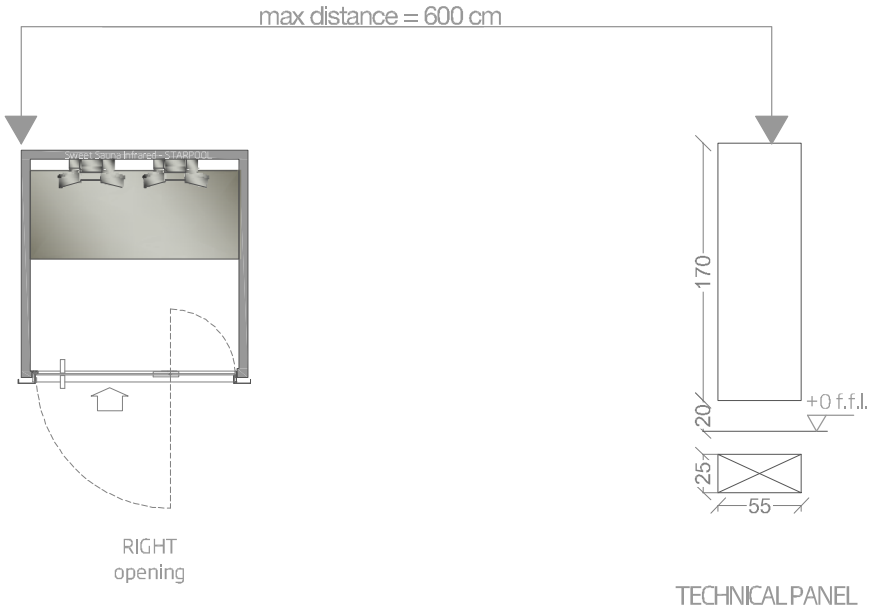

REMOTE CONTROL TECHNICAL PANEL

wellness concept

INTEGRATED TECHNICAL PANEL

SWEET COLLECTION
SWEET SAUNA INFRARED

dim.
150/175x150x231H

print scale/A4
1:50
rev.01/19