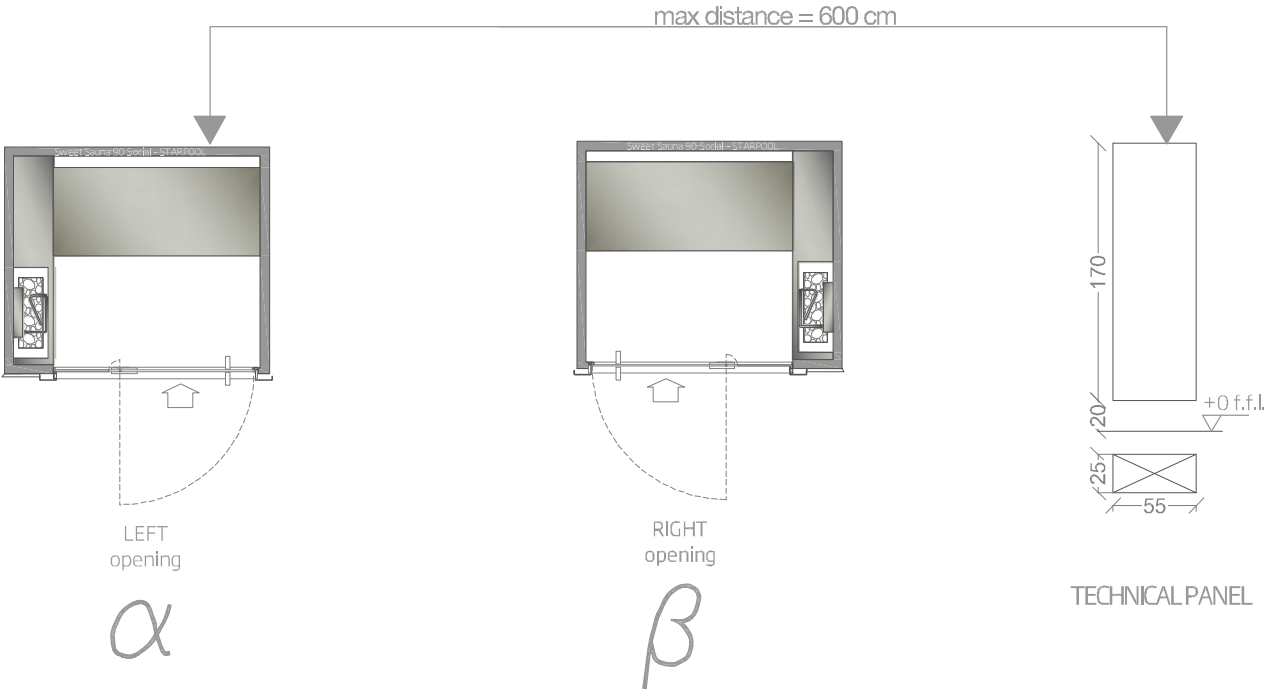

REMOTE CONTROL TECHNICAL PANEL

wellness concept

INTEGRATED TECHNICAL PANEL

SWEET COLLECTION
SWEET SAUNA 90 - PERSONAL EDITION

dim.
175/200x150x231H

print scale/A4
1:50
rev.01/19

The information contained in this drawing is the sole property of STARPOOL S.r.l. Any reproduction, copy, modification, use or communication to a third party without written permission of the owner is prohibited. Unauthorized use of this intellectual property is strictly prohibited and may be a violation of law.

REMOTE CONTROL TECHNICAL PANEL

wellness concept

INTEGRATED TECHNICAL PANEL

SWEET COLLECTION
SWEET SAUNA 90 - SOCIAL EDITION

dim.
175/200x150x220H

print scale/A4
1:50
rev.01/19