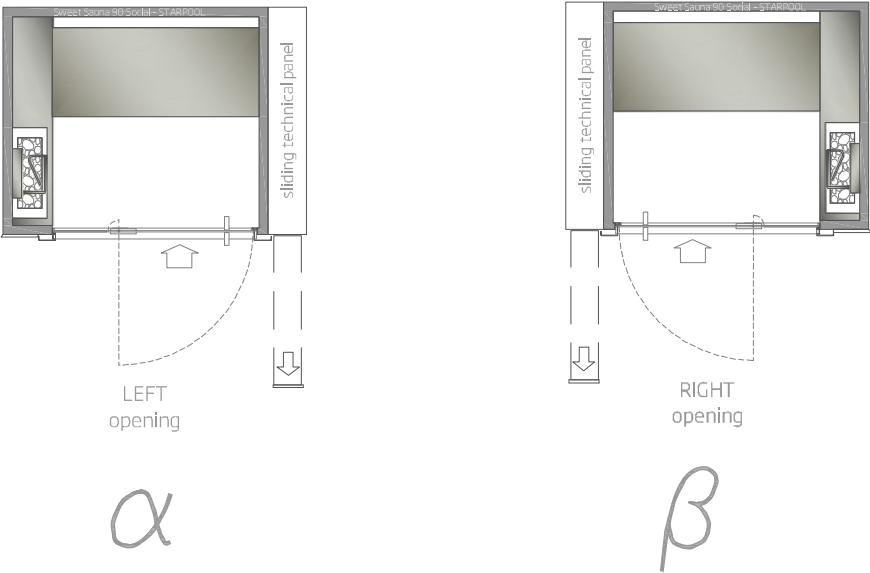

REMOTE CONTROL TECHNICAL PANEL

wellness concept

INTEGRATED TECHNICAL PANEL

SWEET COLLECTION
SWEET SAUNA 90 - PERSONAL EDITION

dim.
175/200x150x231H

print scale/A4
1:50
rev.01/19

The information contained in this drawing is the sole property of STARPOOL S.r.l. Any reproduction, copy, modification, use or communication to a third party without written permission of the owner is prohibited. Unauthorized use of this intellectual property is strictly prohibited and may be a violation of law.

REMOTE CONTROL TECHNICAL PANEL

wellness concept

INTEGRATED TECHNICAL PANEL

SWEET COLLECTION
SWEET SAUNA 90 - SOCIAL EDITION

dim.
175/200x150x220H

print scale/A4
1:50
rev.01/19