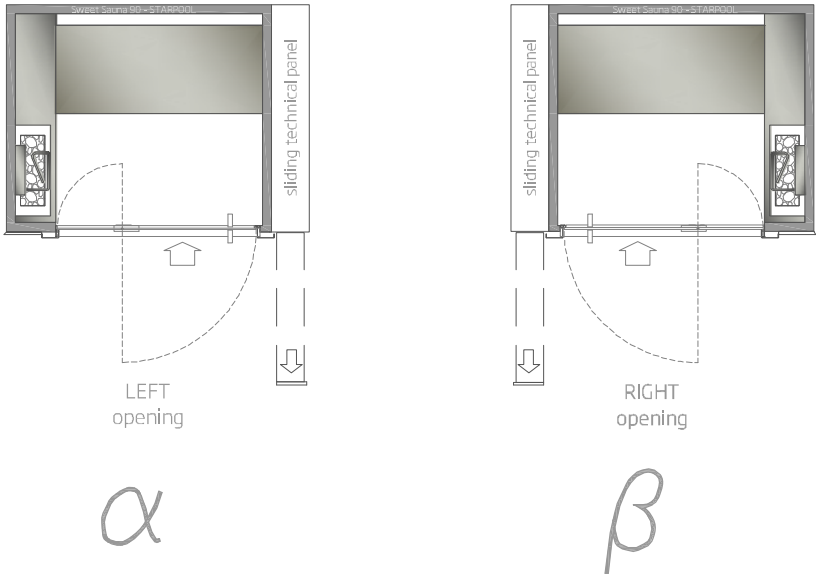

REMOTE CONTROL TECHNICAL PANEL

wellness concept

INTEGRATED TECHNICAL PANEL

SWEET COLLECTION
SWEET SAUNA 90 - PERSONAL EDITION

dim.
175/200x150x231H

print scale/A4
1:50
rev.01/19

The information contained in this drawing is the sole property of STARPOOL S.r.l. Any reproduction, copy, modification, use or communication to a third party without written permission of the owner is prohibited. Unauthorized use of this intellectual property is strictly prohibited and may be a violation of law.

REMOTE CONTROL TECHNICAL PANEL

wellness concept

INTEGRATED TECHNICAL PANEL

SWEET COLLECTION
SWEET SAUNA 90 - SOCIAL EDITION

dim.
175/200x150x220H

print scale/A4
1:50
rev.01/19