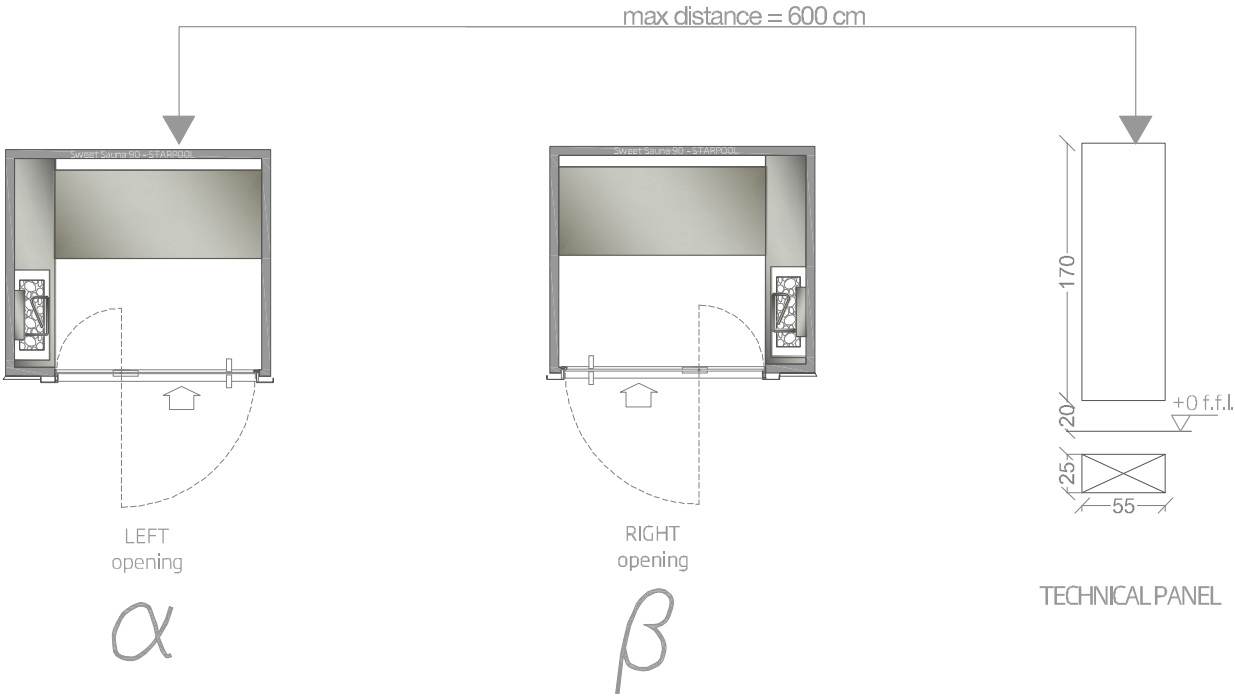

REMOTE CONTROL TECHNICAL PANEL

wellness concept

INTEGRATED TECHNICAL PANEL

SWEET COLLECTION
SWEET SAUNA 90 - PERSONAL EDITION

dim.
175/200x150x231H

print scale/A4
1:50
rev.01/19

The information contained in this drawing is the sole property of STARPOOL S.r.l. Any reproduction, copy, modification, use or communication to a third party without written permission of the owner is prohibited. Unauthorized use of this intellectual property is strictly prohibited and may be a violation of law.

REMOTE CONTROL TECHNICAL PANEL

wellness concept

INTEGRATED TECHNICAL PANEL

SWEET COLLECTION
SWEET SAUNA 90 - SOCIAL EDITION

dim.
175/200x150x220H

print scale/A4
1:50
rev.01/19