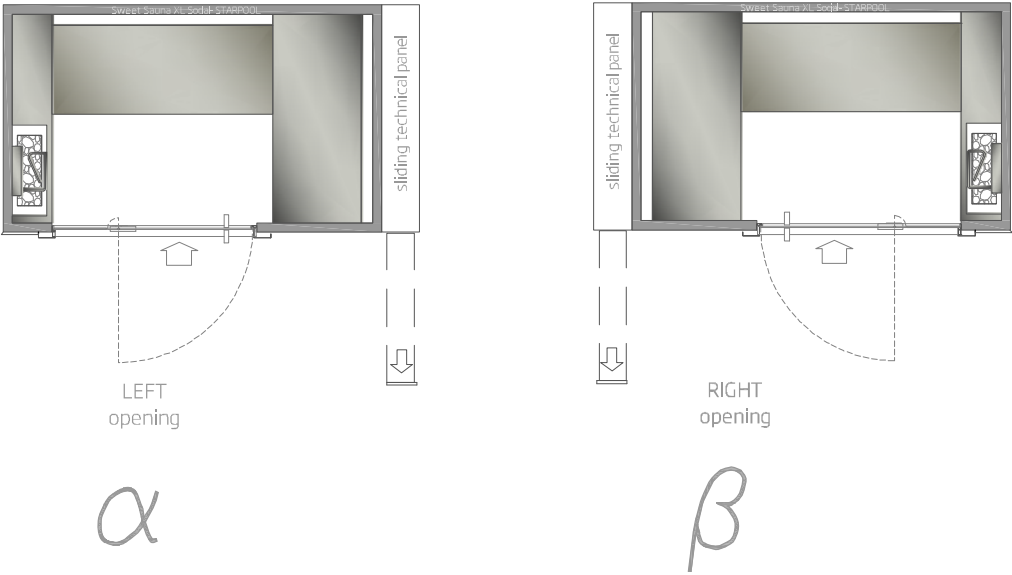

REMOTE CONTROL TECHNICAL PANEL

wellness concept

INTEGRATED TECHNICAL PANEL

SWEET COLLECTION
SWEET SAUNA 90 XL - PERSONAL EDITION

dim.
250/275x150x231H

print scale/A4
1:50
rev.01/19

The information contained in this drawing is the sole property of STARPOOL S.r.l. Any reproduction, copy, modification, use or communication to a third party without written permission of the owner is prohibited. Unauthorized use of this intellectual property is strictly prohibited and may be a violation of law.

REMOTE CONTROL TECHNICAL PANEL

wellness concept

INTEGRATED TECHNICAL PANEL

SWEET COLLECTION
SWEET SAUNA 90 XL - SOCIAL EDITION

dim.
250/275x150x220H

print scale/A4
1:50
rev.01/19

The information contained in this drawing is the sole property of STARPOOL S.r.l. Any reproduction, copy, modification, use or communication to a third party without written permission of the owner is prohibited. Unauthorized use of this intellectual property is strictly prohibited and may be a violation of law.