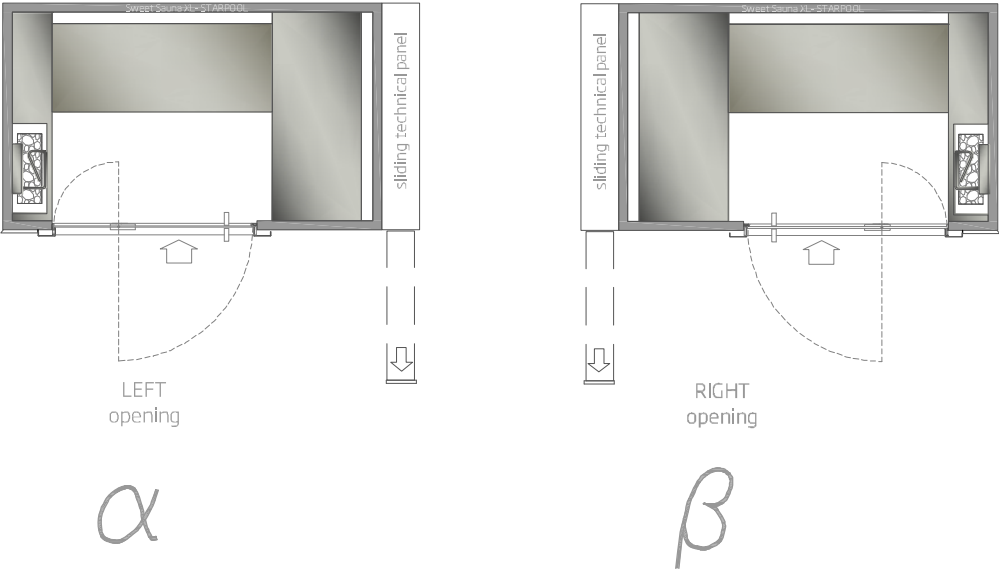

REMOTE CONTROL TECHNICAL PANEL

wellness concept

INTEGRATED TECHNICAL PANEL

SWEET COLLECTION
SWEET SAUNA 90 XL - PERSONAL EDITION

dim.
250/275x150x231H

print scale/A4
1:50
rev.01/19

The information contained in this drawing is the sole property of STARPOOL S.r.l. Any reproduction, copy, modification, use or communication to a third party without written permission of the owner is prohibited. Unauthorized use of this intellectual property is strictly prohibited and may be a violation of law.

REMOTE CONTROL TECHNICAL PANEL

wellness concept

INTEGRATED TECHNICAL PANEL

SWEET COLLECTION
SWEET SAUNA 90 XL - SOCIAL EDITION

dim.
250/275x150x220H

print scale/A4
1:50
rev.01/19

The information contained in this drawing is the sole property of STARPOOL S.r.l. Any reproduction, copy, modification, use or communication to a third party without written permission of the owner is prohibited. Unauthorized use of this intellectual property is strictly prohibited and may be a violation of law.