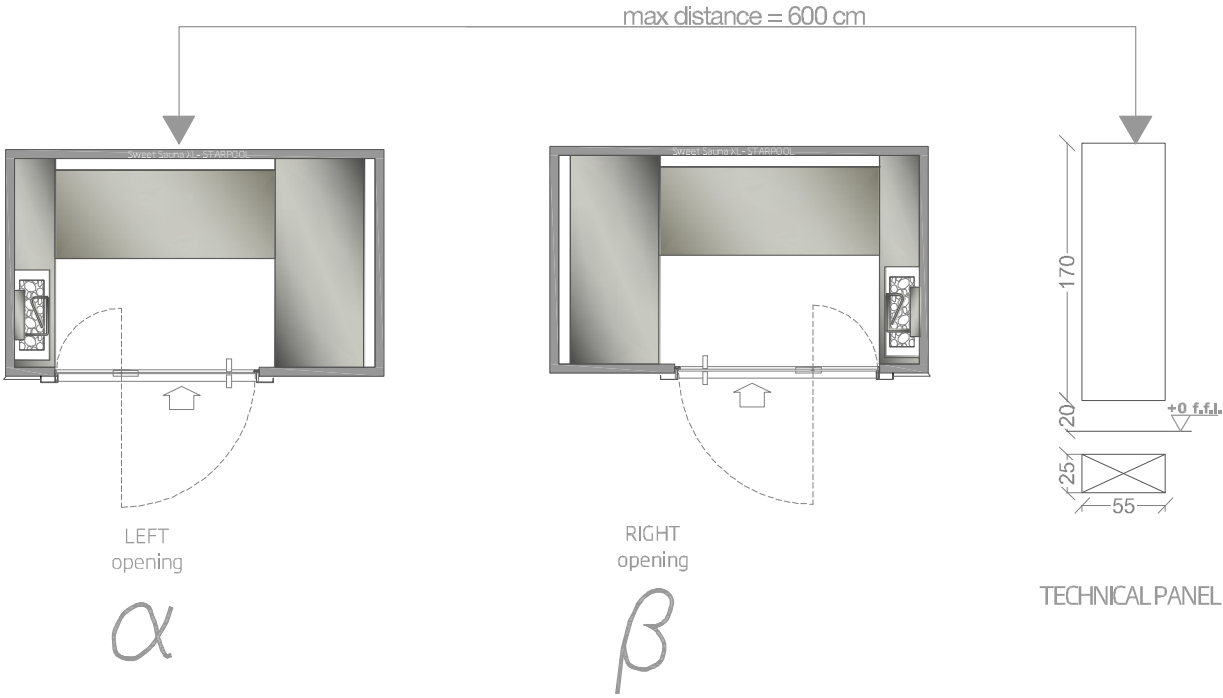

REMOTE CONTROL TECHNICAL PANEL

wellness concept

INTEGRATED TECHNICAL PANEL

SWEET COLLECTION
SWEET SAUNA 90 XL - PERSONAL EDITION

dim.
250/275x150x231H

print scale/A4
1:50
rev.01/19

The information contained in this drawing is the sole property of STARPOOL S.r.l. Any reproduction, copy, modification, use or communication to a third party without written permission of the owner is prohibited. Unauthorized use of this intellectual property is strictly prohibited and may be a violation of law.

REMOTE CONTROL TECHNICAL PANEL

wellness concept

INTEGRATED TECHNICAL PANEL

SWEET COLLECTION
SWEET SAUNA 90 XL - SOCIAL EDITION

dim.
250/275x150x220H

print scale/A4
1:50
rev.01/19

The information contained in this drawing is the sole property of STARPOOL S.r.l. Any reproduction, copy, modification, use or communication to a third party without written permission of the owner is prohibited. Unauthorized use of this intellectual property is strictly prohibited and may be a violation of law.