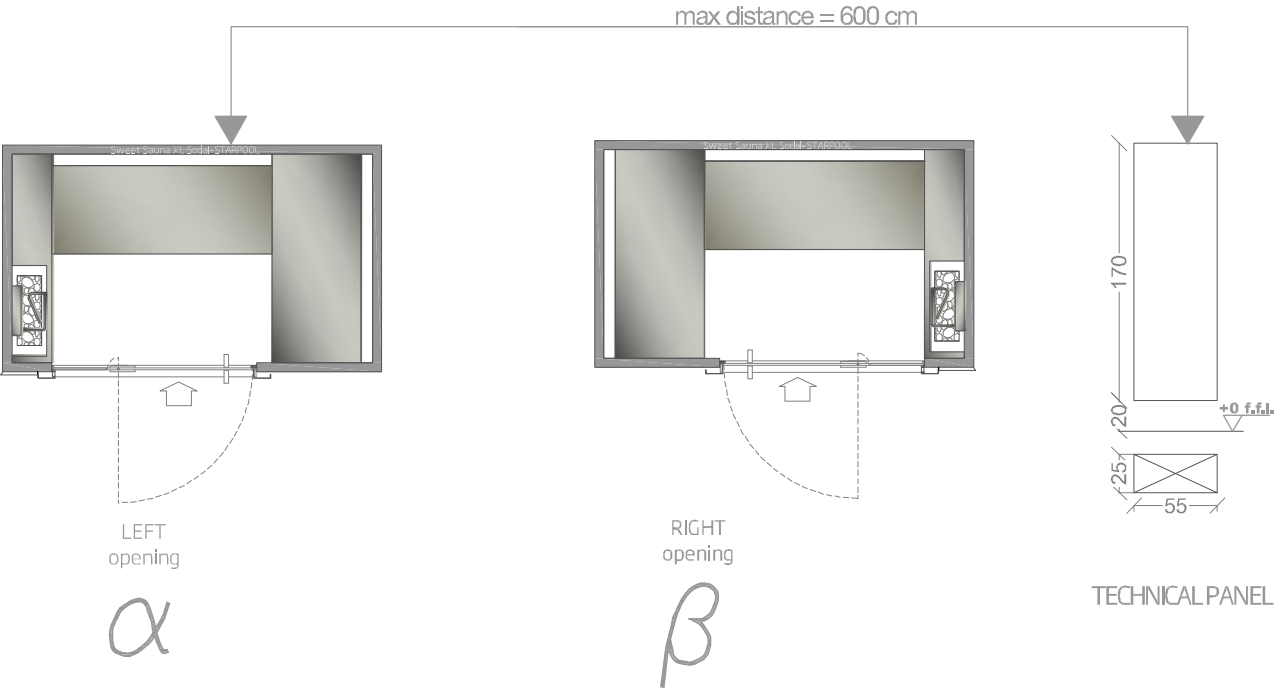

REMOTE CONTROL TECHNICAL PANEL

wellness concept

INTEGRATED TECHNICAL PANEL

SWEET COLLECTION
SWEET SAUNA 90 XL - PERSONAL EDITION

dim.
250/275x150x231H

print scale/A4
1:50
rev.01/19

The information contained in this drawing is the sole property of STARPOOL S.r.l. Any reproduction, copy, modification, use or communication to a third party without written permission of the owner is prohibited. Unauthorized use of this intellectual property is strictly prohibited and may be a violation of law.

REMOTE CONTROL TECHNICAL PANEL

wellness concept

INTEGRATED TECHNICAL PANEL

SWEET COLLECTION
SWEET SAUNA 90 XL - SOCIAL EDITION

dim.
250/275x150x220H

print scale/A4
1:50
rev.01/19

The information contained in this drawing is the sole property of STARPOOL S.r.l. Any reproduction, copy, modification, use or communication to a third party without written permission of the owner is prohibited. Unauthorized use of this intellectual property is strictly prohibited and may be a violation of law.