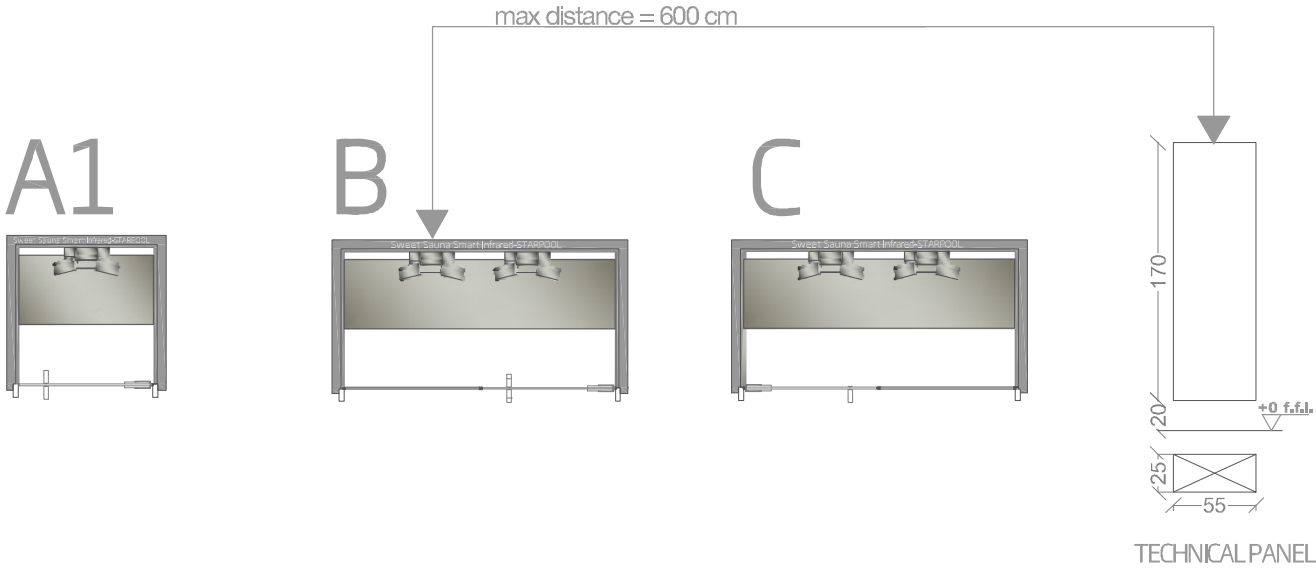

# REMOTE CONTROL TECHNICAL PANEL

wellness concept

# INTEGRATED TECHNICAL PANEL

SWEET COLLECTION  
SWEET SAUNA SMART INFRARED

dim.  
105/130x195/220x233H

print scale/A4  
1:50  
rev.00/15

The information contained in this drawing is the sole property of STARPOOL S.r.l. Any reproduction, copy, modification, use or communication to a third party without written permission of the owner is prohibited. Unauthorized use of this intellectual property is strictly prohibited and may be a violation of law.