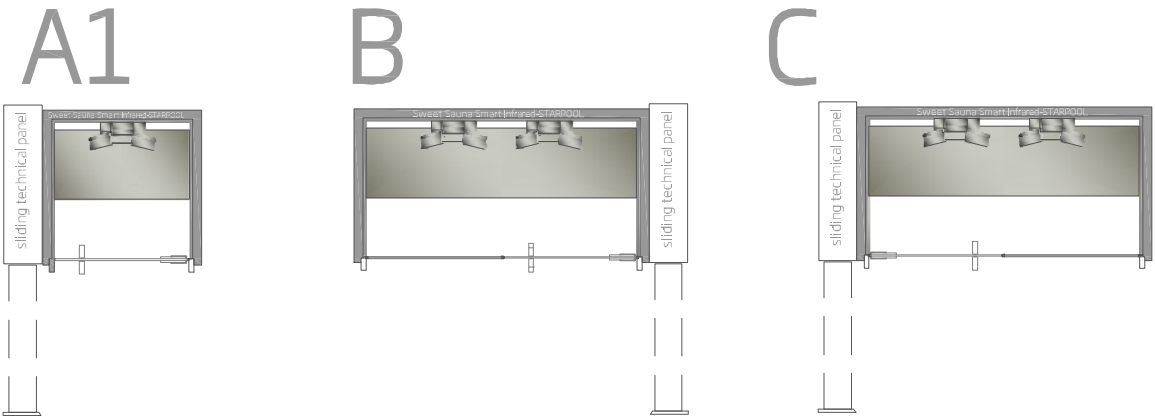

# REMOTE CONTROL TECHNICAL PANEL

wellness concept

# INTEGRATED TECHNICAL PANEL

SWEET COLLECTION  
SWEET SAUNA SMART INFRARED

dim.  
105/130x195/220x233H

print scale/A4  
1:50  
rev.00/15

The information contained in this drawing is the sole property of STARPOOL S.r.l. Any reproduction, copy, modification, use or communication to a third party without written permission of the owner is prohibited. Unauthorized use of this intellectual property is strictly prohibited and may be a violation of law.