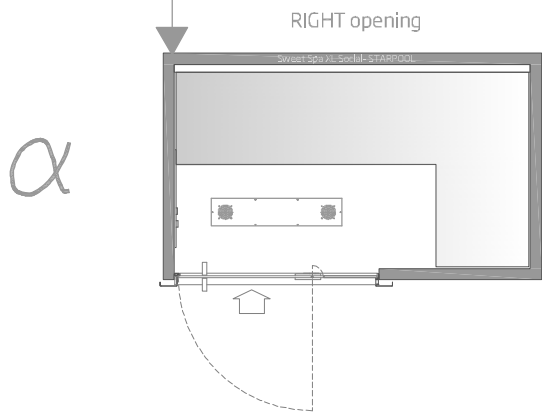

REMOTE CONTROL TECHNICAL PANEL

max distance = 600 cm

INTEGRATED TECHNICAL PANEL

REMOTE CONTROL TECHNICAL PANEL

max distance = 600 cm

TECHNICAL PANEL

INTEGRATED TECHNICAL PANEL