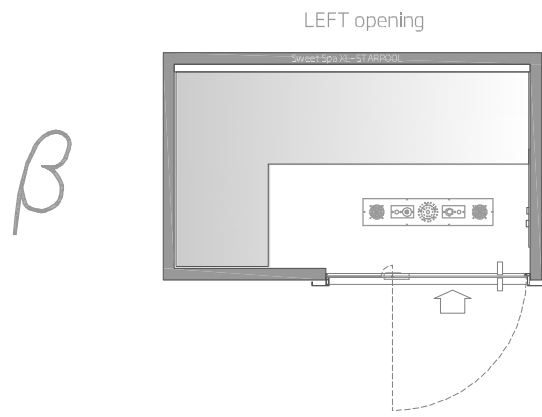

REMOTE CONTROL TECHNICAL PANEL

max distance = 600 cm

INTEGRATED TECHNICAL PANEL

REMOTE CONTROL TECHNICAL PANEL

max distance = 600 cm

TECHNICAL PANEL

INTEGRATED TECHNICAL PANEL