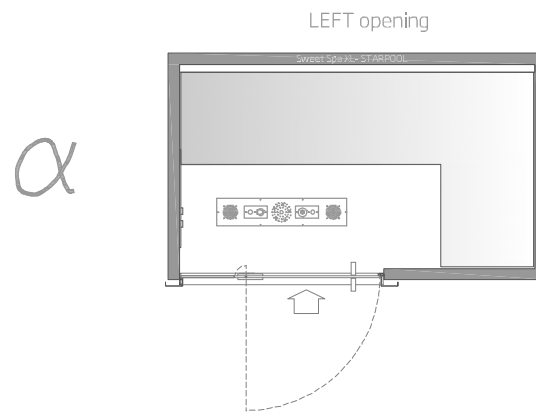

REMOTE CONTROL TECHNICAL PANEL

max distance = 600 cm

INTEGRATED TECHNICAL PANEL

REMOTE CONTROL TECHNICAL PANEL

max distance = 600 cm

TECHNICAL PANEL

INTEGRATED TECHNICAL PANEL