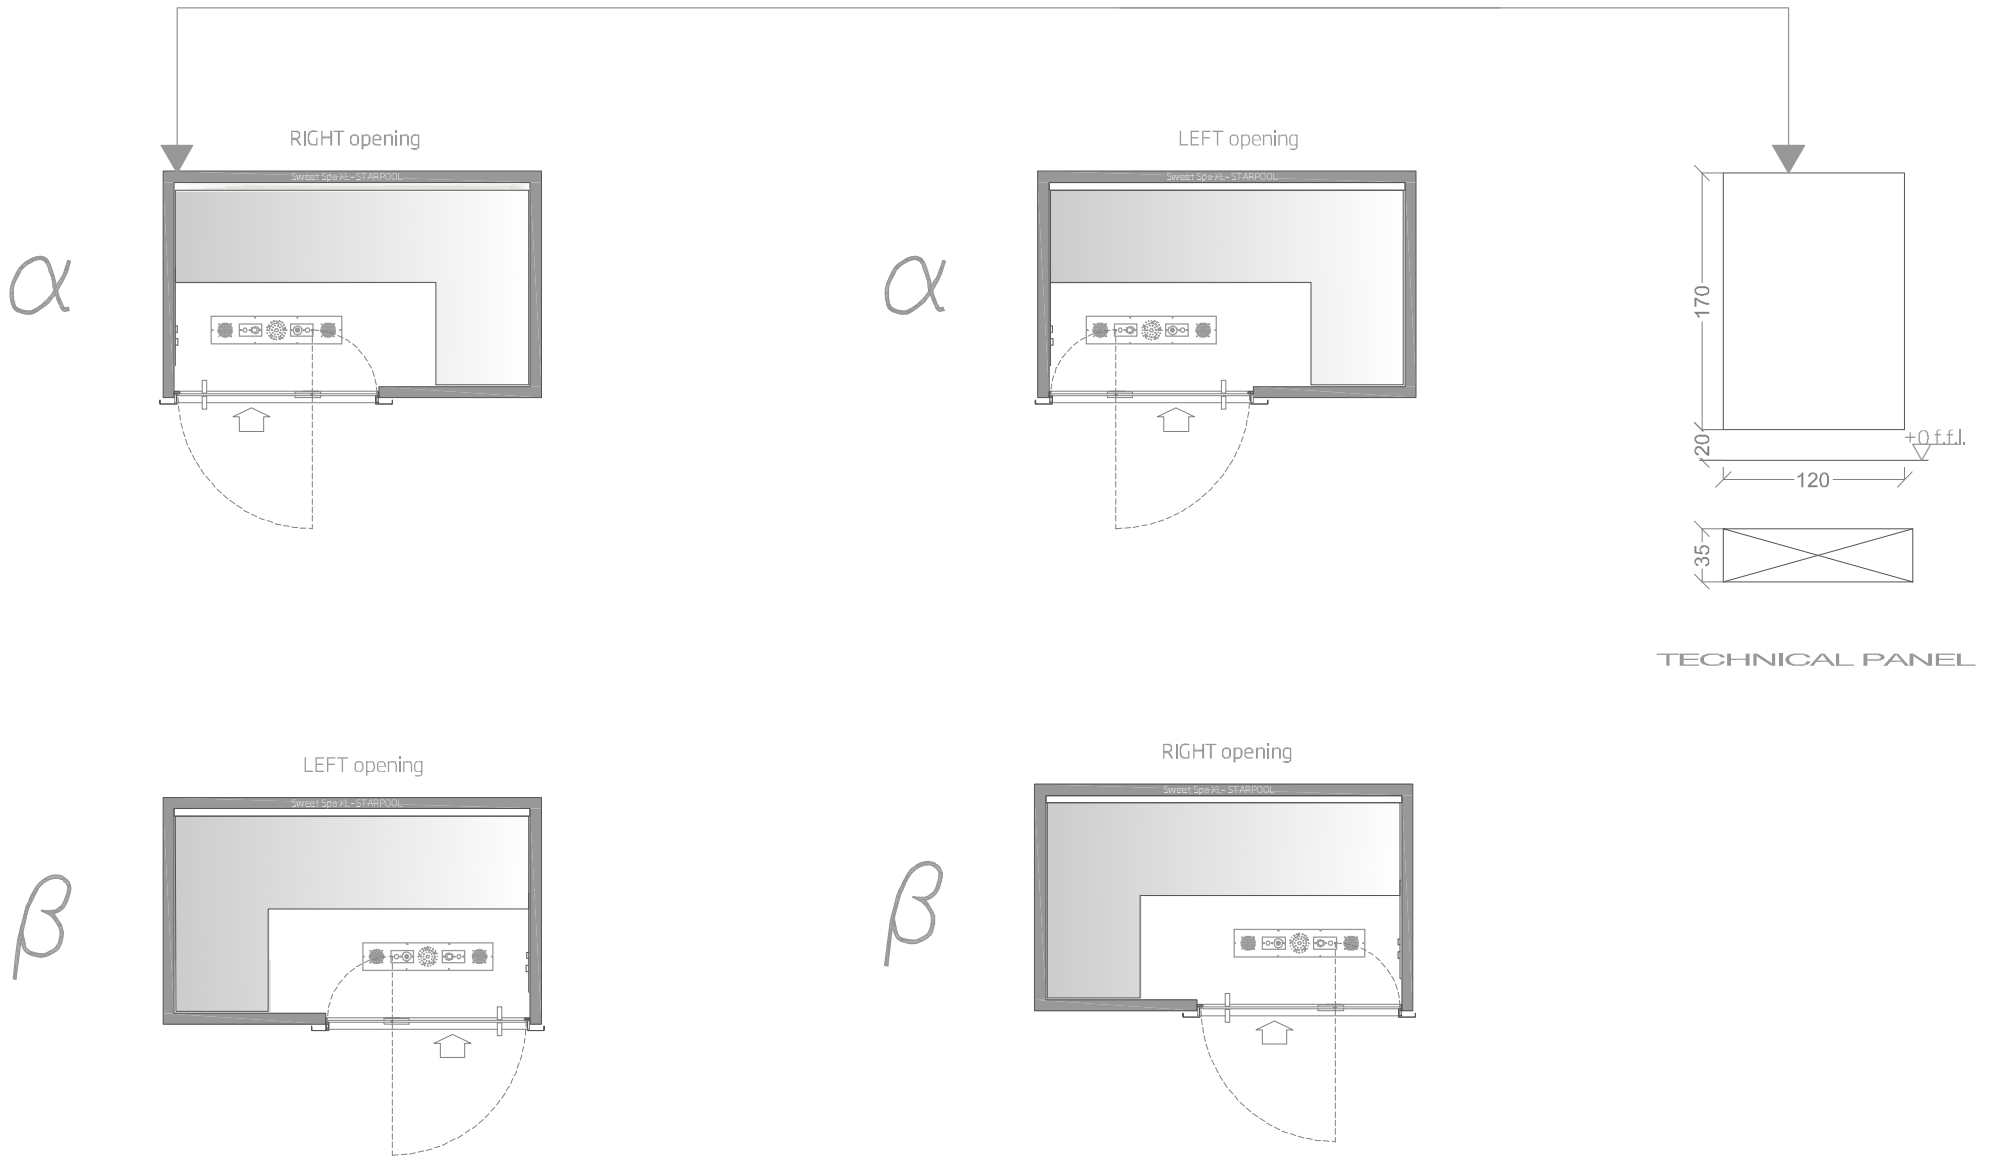

REMOTE CONTROL TECHNICAL PANEL

max distance = 600 cm

INTEGRATED TECHNICAL PANEL

REMOTE CONTROL TECHNICAL PANEL

max distance = 600 cm

TECHNICAL PANEL

INTEGRATED TECHNICAL PANEL