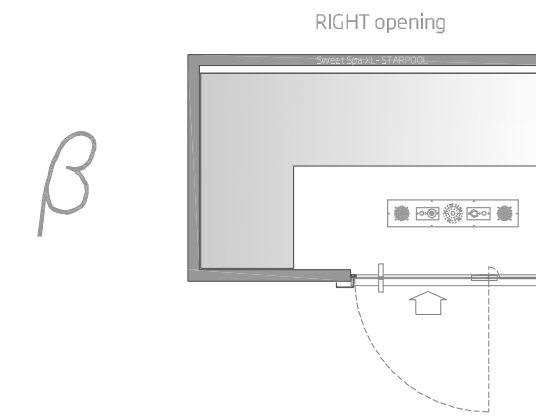

REMOTE CONTROL TECHNICAL PANEL

max distance = 600 cm

INTEGRATED TECHNICAL PANEL

REMOTE CONTROL TECHNICAL PANEL

max distance = 600 cm

TECHNICAL PANEL

INTEGRATED TECHNICAL PANEL