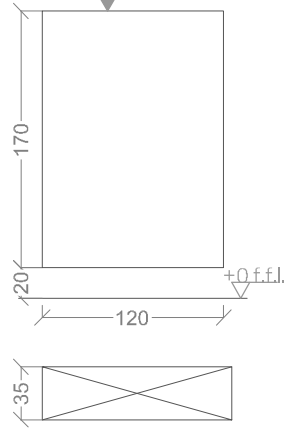

REMOTE CONTROL TECHNICAL PANEL

max distance = 600 cm

INTEGRATED TECHNICAL PANEL

REMOTE CONTROL TECHNICAL PANEL

max distance = 600 cm

TECHNICAL PANEL

INTEGRATED TECHNICAL PANEL