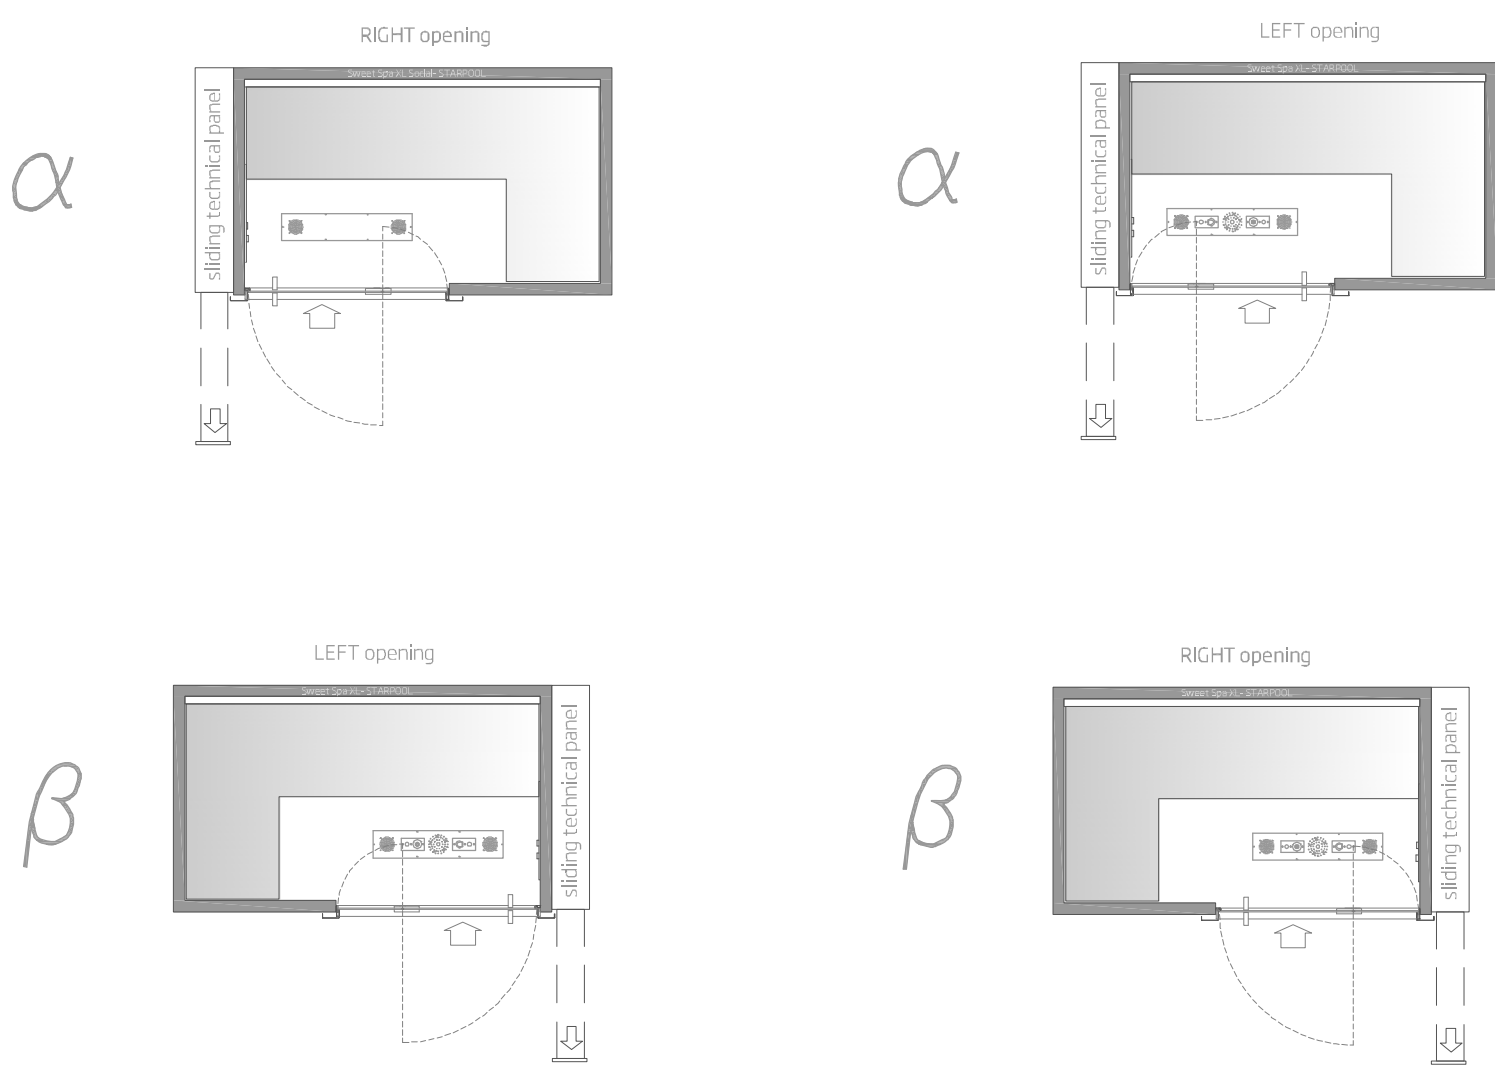

REMOTE CONTROL TECHNICAL PANEL

max distance = 600 cm

INTEGRATED TECHNICAL PANEL

REMOTE CONTROL TECHNICAL PANEL

max distance = 600 cm

TECHNICAL PANEL

INTEGRATED TECHNICAL PANEL